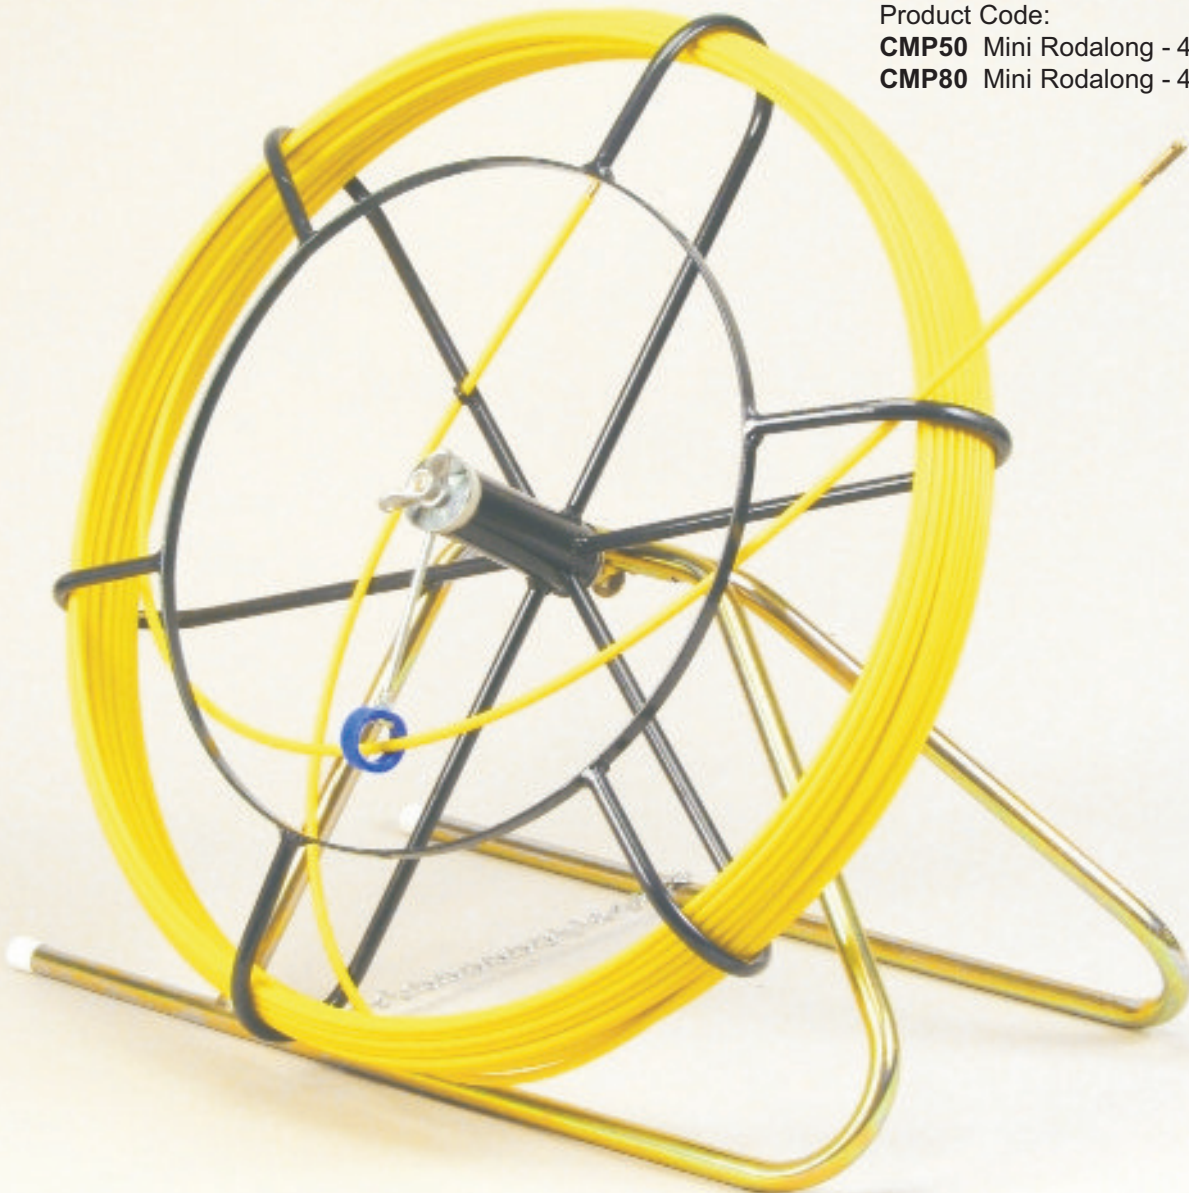

## Standard Rodalong - 70cm high

This 6mm (outside diameter) coated fibreglass electrical conduit rod is available up to 250mtrs in length and is easy to rewind into the carrier. Standard Rodalong comes with a metal carrier, bullet tip and cord grip.

Product code:

<b>RDP50</b>	Rodalong - 6mm diameter - 50mtrs
<b>RDP75</b>	Rodalong - 6mm diameter - 75mtrs
<b>RDP100</b>	Rodalong - 6mm diameter - 100mtrs
<b>RDP125</b>	Rodalong - 6mm diameter - 125mtrs
<b>RDP150</b>	Rodalong - 6mm diameter - 150mtrs
<b>RDP175</b>	Rodalong - 6mm diameter - 175mtrs
<b>RDP200</b>	Rodalong - 6mm diameter - 200mtrs
<b>RDP225</b>	Rodalong - 6mm diameter - 225mtrs
<b>RDP250</b>	Rodalong - 6mm diameter - 250mtrs

## Mini Rodalong - 36cm high

Product Code:

**CMP50** Mini Rodalong - 4mm diameter - 50mtrs

**CMP80** Mini Rodalong - 4mm diameter - 80mtrs

# CONTINUOUS ELECTRICAL CONDUIT ROD

- Perfect for feeding through electrical conduit (large or small), fibre optic inner duct and T-bar ceilings.
- Polypropylene coated to eliminate splintering, it also lubricates the rod.
- Easy to use braking system to control dispensing speed.
- Bright yellow, non metal/non conductive rods protect delicate wires.
- Handle on carrier makes rewinding or recoiling of extended rod an ease.
- Standard Rodalong uses all accessories available with our Push Pull rods plus new additional attachments.
- Standard Rodalong comes with a metal carrier (when folded is 230mm wide), bullet tip and cord grip.
- Standard Rodalong is available from 50mtrs up to 250mtrs (in increments of 25mtrs).
- Mini Rodalong is easy to carry and comes with die-cast carrier, bullet tip and cord grip.
- Mini Rodalong is available in two lengths - 50mtrs and 80mtrs.