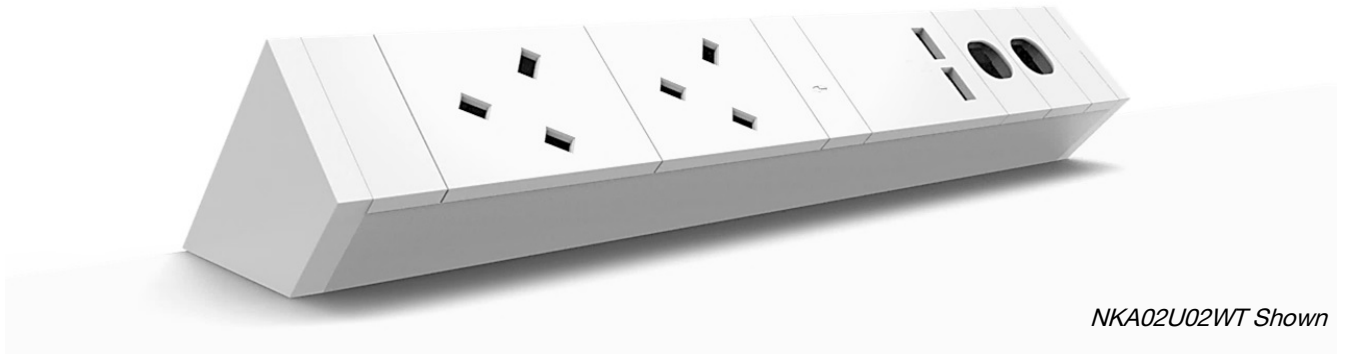

ATHENA RAIL

NKA02U02WT Shown

FEATURES INCLUDE:

- Stylish design solution for providing power and/or data to the workspace where it is easily accessible - above the worktop
- Range of standard configurations are available
- Standard Athena rail comes in a natural anodised finish with white or black end caps and sockets
- Standard Athena is supplied with 3000mm lead with UK Type-G Plug
- Custom powder-coating available
- Custom configurations available on request
- Complete range of electrical protective devices,
- Available with international outlets
- Category 6 structured data cabling compliant

ORDERING INFORMATION	
PART NO.	DESCRIPTION
NKA02G30**	Athena Rail with 2-gang fuse-less power, 3000mm lead with UK Type-G Plug, desk clamps
NKA0202G30**	Athena Rail with 2-gang fuse-less power, 2 x data provision. 3000mm lead with UK Type-G Plug, desk clamps
NKA0403G30**	Athena Rail with 4-gang fuse-less power, 3 x data provision, 3000mm lead with UK Type-G Plug, desk clamps
NKA0603G30**	Athena Rail with 6-gang fuse-less power, 3 x data provision, 3000mm lead with UK Type-G
NKA02UG30**	Athena Rail with 2-gang fuse-less power, 2 x USB Fast Charger, 3000mm lead with UK Type-G

PLEASE CALL US FOR THE MOST UP TO DATE SPECIFICATIONS AND PRICING

Notes:

- Standard finish is anodized aluminium body, white or black sockets
- **End cap colour: WT (white) or BK (black)