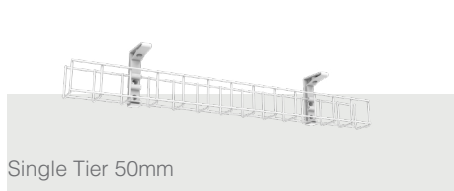

Wire Grid Series

Cable Baskets - Standard Bracket

Wire Grid series mounting brackets screw to the underside of the workstation or back into the modesty panel and allows the basket to 'snap' into the bracket. These baskets can also be cut to a custom length on site with the new plastic end caps available to tidy up the trimmed ends.

WWL2.20 shown

WWL1.10 shown

WWLT1.10 shown

Product Details

Single Tier 50mm

WG10650**	1 x Single tier 50mm wide tray 2 x Mounting Brackets - 650mm	WG20650**	2 x Single tier 50mm wide trays 2 x Mounting Brackets - 650mm
WG10950**	1 x Single tier 50mm wide tray 2 x Mounting Brackets - 950mm	WG20950**	2 x Single tier 50mm wide trays 2 x Mounting Brackets - 950mm
WG11250**	1 x Single tier 50mm wide tray 2 x Mounting Brackets - 1250mm	WG21250**	2 x Single tier 50mm wide trays 2 x Mounting Brackets - 1250mm
WG11550**	1 x Single tier 50mm wide tray 2 x Mounting Brackets - 1550mm	WG21550**	2 x Single tier 50mm wide trays 2 x Mounting Brackets - 1550mm

Dual Tier 50mm

Single Tier 100mm

WGE10650**	1 x Single tier 100mm wide tray 2 x Mounting Brackets - 650mm	WGE20650**	2 x Single tier 100mm wide trays 2 x Mounting Brackets - 650mm
WGE10950**	1 x Single tier 100mm wide tray 2 x Mounting Brackets - 950mm	WGE20950**	2 x Single tier 100mm wide trays 2 x Mounting Brackets - 950mm
WGE11250**	1 x Single tier 100mm wide tray 2 x Mounting Brackets - 1250mm	WGE21250**	2 x Single tier 100mm wide trays 2 x Mounting Brackets - 1250mm
WGE11550**	1 x Single tier 100mm wide tray 2 x Mounting Brackets - 1550mm	WGE21550**	2 x Single tier 100mm wide trays 2 x Mounting Brackets - 1550mm

Dual Tier 100mm

Single Tier 150mm

WGS10950**	1 x Single tier 150mm wide tray - silver 2 x Mounting Brackets - 950mm	WGS11250**	1 x Single tier 150mm wide tray - silver 2 x Mounting Brackets - 1250mm
WGS11550**	1 x Single tier 150mm wide tray - silver 2 x Mounting Brackets - 1550mm		