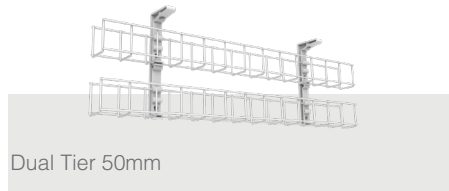

Wire Grid Series

Cable Baskets - Standard Bracket

Wire Grid series mounting brackets screw to the underside of the workstation or back into the modesty panel and allows the basket to 'snap' into the bracket. These baskets can also be cut to a custom length on site with the new plastic end caps available to tidy up the trimmed ends.

WWL2.20 shown

WWL1.10 shown

WWLT1.10 shown

Product Details

Single Tier 50mm

WG10650**	1 x Single tier 50mm wide tray 2 x Mounting Brackets - 650mm	WG20650**	2 x Single tier 50mm wide trays 2 x Mounting Brackets - 650mm
WG10950**	1 x Single tier 50mm wide tray 2 x Mounting Brackets - 950mm	WG20950**	2 x Single tier 50mm wide trays 2 x Mounting Brackets - 950mm
WG11250**	1 x Single tier 50mm wide tray 2 x Mounting Brackets - 1250mm	WG21250**	2 x Single tier 50mm wide trays 2 x Mounting Brackets - 1250mm
WG11550**	1 x Single tier 50mm wide tray 2 x Mounting Brackets - 1550mm	WG21550**	2 x Single tier 50mm wide trays 2 x Mounting Brackets - 1550mm

Dual Tier 50mm

Single Tier 100mm

WGE10650**	1 x Single tier 100mm wide tray 2 x Mounting Brackets - 650mm	WGE20650**	2 x Single tier 100mm wide trays 2 x Mounting Brackets - 650mm
WGE10950**	1 x Single tier 100mm wide tray 2 x Mounting Brackets - 950mm	WGE20950**	2 x Single tier 100mm wide trays 2 x Mounting Brackets - 950mm
WGE11250**	1 x Single tier 100mm wide tray 2 x Mounting Brackets - 1250mm	WGE21250**	2 x Single tier 100mm wide trays 2 x Mounting Brackets - 1250mm
WGE11550**	1 x Single tier 100mm wide tray 2 x Mounting Brackets - 1550mm	WGE21550**	2 x Single tier 100mm wide trays 2 x Mounting Brackets - 1550mm

Dual Tier 100mm

Single Tier 150mm

WGS10950**	1 x Single tier 150mm wide tray - silver 2 x Mounting Brackets - 950mm	WGS11250**	1 x Single tier 150mm wide tray - silver 2 x Mounting Brackets - 1250mm
WGS11550**	1 x Single tier 150mm wide tray - silver 2 x Mounting Brackets - 1550mm		