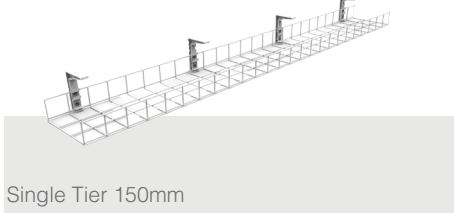

Wire Grid Series

Cable Baskets - Standard Bracket

Wire Grid series mounting brackets screw to the underside of the workstation or back into the modesty panel and allows the basket to 'snap' into the bracket. These baskets can also be cut to a custom length on site with the new plastic end caps available to tidy up the trimmed ends.

Extra 100mm

Super 150mm

Colours Available

Customised options available

For more information please contact your CMS sales representative to discuss made to order options.

Key Features

- » Cost effective cable reticulation
- » Different configurations are available
- » Switch between Dual tier to single tier

WWL2.20 shown

WWL1.10 shown

WWLT1.10 shown

Product Details

Single Tier 50mm

WG10650**	1 x Single tier 50mm wide tray 2 x Mounting Brackets - 650mm	WG20650**	2 x Single tier 50mm wide trays 2 x Mounting Brackets - 650mm
WG10950**	1 x Single tier 50mm wide tray 2 x Mounting Brackets - 950mm	WG20950**	2 x Single tier 50mm wide trays 2 x Mounting Brackets - 950mm
WG11250**	1 x Single tier 50mm wide tray 2 x Mounting Brackets - 1250mm	WG21250**	2 x Single tier 50mm wide trays 2 x Mounting Brackets - 1250mm
WG11550**	1 x Single tier 50mm wide tray 2 x Mounting Brackets - 1550mm	WG21550**	2 x Single tier 50mm wide trays 2 x Mounting Brackets - 1550mm

Dual Tier 50mm

Single Tier 100mm

WGE10650**	1 x Single tier 100mm wide tray 2 x Mounting Brackets - 650mm	WGE20650**	2 x Single tier 100mm wide trays 2 x Mounting Brackets - 650mm
WGE10950**	1 x Single tier 100mm wide tray 2 x Mounting Brackets - 950mm	WGE20950**	2 x Single tier 100mm wide trays 2 x Mounting Brackets - 950mm
WGE11250**	1 x Single tier 100mm wide tray 2 x Mounting Brackets - 1250mm	WGE21250**	2 x Single tier 100mm wide trays 2 x Mounting Brackets - 1250mm
WGE11550**	1 x Single tier 100mm wide tray 2 x Mounting Brackets - 1550mm	WGE21550**	2 x Single tier 100mm wide trays 2 x Mounting Brackets - 1550mm