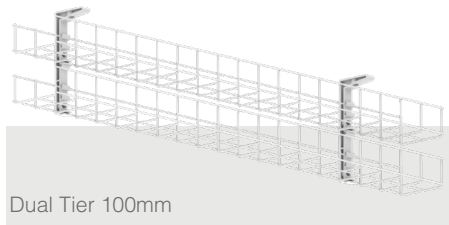

Wire Grid Series

Cable Baskets - Standard Bracket

Wire Grid series mounting brackets screw to the underside of the workstation or back into the modesty panel and allows the basket to 'snap' into the bracket. These baskets can also be cut to a custom length on site with the new plastic end caps available to tidy up the trimmed ends.

Extra 100mm

Super 150mm

Colours Available

Customised options available

For more information please contact your CMS sales representative to discuss made to order options.

Key Features

- » Cost effective cable reticulation
- » Different configurations are available
- » Switch between Dual tier to single tier

WWL2.20 shown

WWL1.10 shown

WWLT1.10 shown

Product Details

Single Tier 50mm

WG10650**	1 x Single tier 50mm wide tray 2 x Mounting Brackets - 650mm	WG20650**	2 x Single tier 50mm wide trays 2 x Mounting Brackets - 650mm
WG10950**	1 x Single tier 50mm wide tray 2 x Mounting Brackets - 950mm	WG20950**	2 x Single tier 50mm wide trays 2 x Mounting Brackets - 950mm
WG11250**	1 x Single tier 50mm wide tray 2 x Mounting Brackets - 1250mm	WG21250**	2 x Single tier 50mm wide trays 2 x Mounting Brackets - 1250mm
WG11550**	1 x Single tier 50mm wide tray 2 x Mounting Brackets - 1550mm	WG21550**	2 x Single tier 50mm wide trays 2 x Mounting Brackets - 1550mm

Dual Tier 50mm

Single Tier 100mm

WGE10650**	1 x Single tier 100mm wide tray 2 x Mounting Brackets - 650mm	WGE20650**	2 x Single tier 100mm wide trays 2 x Mounting Brackets - 650mm
WGE10950**	1 x Single tier 100mm wide tray 2 x Mounting Brackets - 950mm	WGE20950**	2 x Single tier 100mm wide trays 2 x Mounting Brackets - 950mm
WGE11250**	1 x Single tier 100mm wide tray 2 x Mounting Brackets - 1250mm	WGE21250**	2 x Single tier 100mm wide trays 2 x Mounting Brackets - 1250mm
WGE11550**	1 x Single tier 100mm wide tray 2 x Mounting Brackets - 1550mm	WGE21550**	2 x Single tier 100mm wide trays 2 x Mounting Brackets - 1550mm