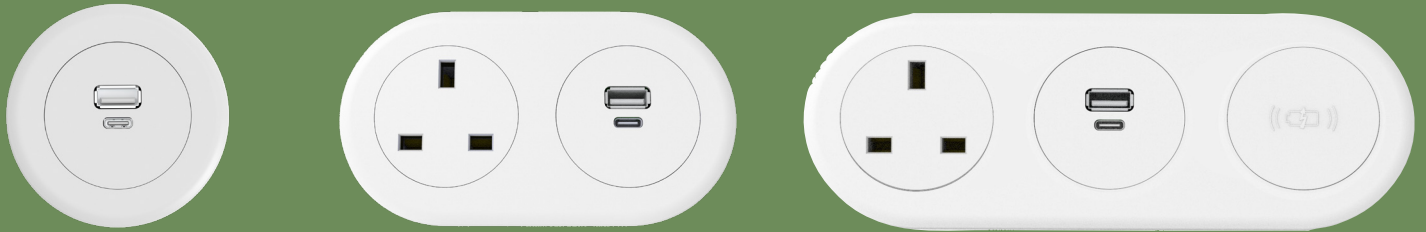

ECHO SERIES

In-Desk Module

ECHO SERIES

In Desk Solutions

CMS Echo series delivers the latest charging technology to empower engaging and connected spaces within the commercial workplace, integrating into personal workstations, soft-seating and collaborative spaces.

Echo is available in 3 shell sizes, Single, Duo and Trio, describing the number of modules each shell can accommodate. Echo can be equipped with any combination of USB A/C Charging, Wireless Charging and standard Power.

The module has a shallow depth of 46mm, with easy top-side installation without fastening from the bottom.

Colours Available

White Black

Key Features

- » Minimalistic surface design blends into any surface.
- » Surface installation suited to soft seating and custom joinery.
- » Fast-charge options include 30W USB-C PD fast-charging or 15W Wireless fast-charging.
- » Available to be configured with softwiring connector or standard 3-pin plug.
- » Standard colours black and white.
- » Charging services to be used with IT equipment only.

Product Details

Echo Single

ECBSN01C10**	1x Power Module, 1000mm Lead, C series plug
ECUACC10**	1x USB AC PD fast charge module (30W), 1000mm Lead, C series plug
ECWC10**	1x Wireless Charging (15W), 1000mm Lead, C series plug