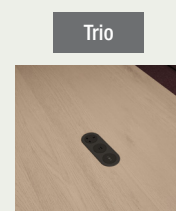

Echo is available in 3 shell sizes, Single, Duo and Trio, describing the number of modules each shell can accommodate. Echo can be equipped with any combination of USB A/C Charging, Wireless Charging and standard Power.

The module has a shallow depth of 46mm, with easy top-side installation without fastening from the bottom.

Colours Available

White Black

Key Features

- » Minimalistic surface design blends into any surface.
- » Surface installation suited to soft seating and custom joinery.
- » Fast-charge options include 30W USB-C PD fast-charging or 15W Wireless fast-charging.
- » Available to be configured with softwiring connector or standard 3-pin plug.
- » Standard colours black and white.
- » Charging services to be used with IT equipment only.