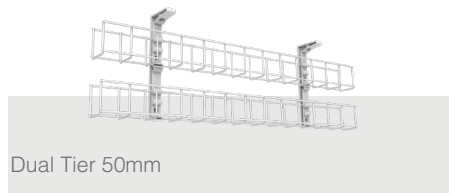

Wire Grid Series

Cable Baskets - Standard Bracket

Wire Grid series mounting brackets screw to the underside of the workstation or back into the modesty panel and allows the basket to 'snap' into the bracket. These baskets can also be cut to a custom length on site with the new plastic end caps available to tidy up the trimmed ends.

WWL2.20 shown

WWL1.10 shown

WWLT1.10 shown

Product Details

Single Tier 50mm

WG10650**	1 x Single tier 50mm wide tray 2 x Mounting Brackets - 650mm	WG20650**	2 x Single tier 50mm wide trays 2 x Mounting Brackets - 650mm
WG10950**	1 x Single tier 50mm wide tray 2 x Mounting Brackets - 950mm	WG20950**	2 x Single tier 50mm wide trays 2 x Mounting Brackets - 950mm
WG11250**	1 x Single tier 50mm wide tray 2 x Mounting Brackets - 1250mm	WG21250**	2 x Single tier 50mm wide trays 2 x Mounting Brackets - 1250mm
WG11550**	1 x Single tier 50mm wide tray 2 x Mounting Brackets - 1550mm	WG21550**	2 x Single tier 50mm wide trays 2 x Mounting Brackets - 1550mm

Dual Tier 50mm

Single Tier 100mm

WGE10650**	1 x Single tier 100mm wide tray 2 x Mounting Brackets - 650mm	WGE20650**	2 x Single tier 100mm wide trays 2 x Mounting Brackets - 650mm
WGE10950**	1 x Single tier 100mm wide tray 2 x Mounting Brackets - 950mm	WGE20950**	2 x Single tier 100mm wide trays 2 x Mounting Brackets - 950mm
WGE11250**	1 x Single tier 100mm wide tray 2 x Mounting Brackets - 1250mm	WGE21250**	2 x Single tier 100mm wide trays 2 x Mounting Brackets - 1250mm
WGE11550**	1 x Single tier 100mm wide tray 2 x Mounting Brackets - 1550mm	WGE21550**	2 x Single tier 100mm wide trays 2 x Mounting Brackets - 1550mm

Dual Tier 100mm

Single Tier 150mm

WGS10950**	1 x Single tier 150mm wide tray - silver 2 x Mounting Brackets - 950mm	WGS11250**	1 x Single tier 150mm wide tray - silver 2 x Mounting Brackets - 1250mm
WGS11550**	1 x Single tier 150mm wide tray - silver 2 x Mounting Brackets - 1550mm		