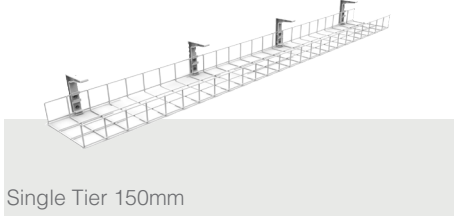

Super 150mm