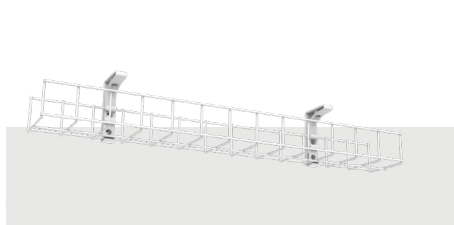

Extra 100mm