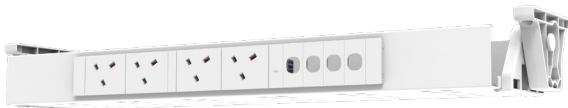

NOTE:

**Standard colours: White (WT), Black (BK)

Wire Grid Series/Metal Tray

Easy Access Bracket

Our Easy Access Mounting Brackets have been designed to create that clutter-free work area. They can be used with our Wire Grid Extra & Wire Grid Super cable baskets along with our new Enclosed Metal Tray. Once the basket is locked in the up position, cables are tucked nicely away with the ability to pivot the basket or tray when access is required. The enclosed metal tray provides a dedicated cable management system for a clutter-free easy access environment.

Wire Grid Extra (100mm wide) & Super (150mm wide)

Enclosed Metal Tray

Mounting Brackets

» Under-Desk Fixing Bracket

» Basket/Tray Location Bracket

Colours Available

● Black ○ White

Key Features

- » Ability to pivot the basket/tray for ease of access.
- » Create that cable-less clutter-free workstation
- » Perfect for sit-to-stand desks where you do not want to see cables hanging under the table
- » Each bracket consist of 2 components including under-desk fixing bracket and basket location/pivot bracket.