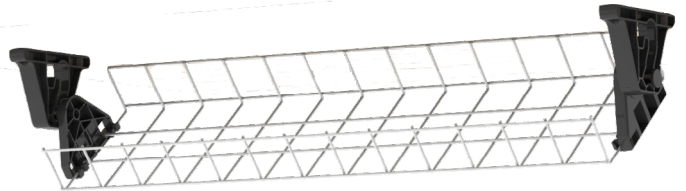

Wire Grid Series

Cable Baskets - Standard Bracket

Wire Grid series mounting brackets screw to the underside of the workstation or back into the modesty panel and allows the basket to 'snap' into the bracket. These baskets can also be cut to a custom length on site with the new plastic end caps available to tidy up the trimmed ends.

NOTE:

**Standard colours: White (WT), Black (BK)

Wire Grid Series/Metal Tray

Easy Access Bracket

Our Easy Access Mounting Brackets have been designed to create that clutter-free work area. They can be used with our Wire Grid Extra & Wire Grid Super cable baskets along with our new Enclosed Metal Tray. Once the basket is locked in the up position, cables are tucked nicely away with the ability to pivot the basket or tray when access is required. The enclosed metal tray provides a dedicated cable management system for a clutter-free easy access environment.

Wire Grid Extra (100mm wide) & Super (150mm wide)

Enclosed Metal Tray

Mounting Brackets

» Under-Desk Fixing Bracket

» Basket/Tray Location Bracket

Colours Available

● Black ○ White

Key Features

- » Ability to pivot the basket/tray for ease of access.
- » Create that cable-less clutter-free workstation
- » Perfect for sit-to-stand desks where you do not want to see cables hanging under the table
- » Each bracket consist of 2 components including under-desk fixing bracket and basket location/pivot bracket.