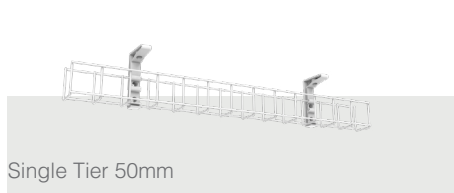

Wire Grid Series

Cable Baskets - Standard Bracket

Wire Grid series mounting brackets screw to the underside of the workstation or back into the modesty panel and allows the basket to 'snap' into the bracket. These baskets can also be cut to a custom length on site with the new plastic end caps available to tidy up the trimmed ends.

WWL2.20 shown

WWL1.10 shown

WWLT1.10 shown

Product Details

Single Tier 50mm

WG10650**	1 x Single tier 50mm wide tray 2 x Mounting Brackets - 650mm	WG20650**	2 x Single tier 50mm wide trays 2 x Mounting Brackets - 650mm
WG10950**	1 x Single tier 50mm wide tray 2 x Mounting Brackets - 950mm	WG20950**	2 x Single tier 50mm wide trays 2 x Mounting Brackets - 950mm
WG11250**	1 x Single tier 50mm wide tray 2 x Mounting Brackets - 1250mm	WG21250**	2 x Single tier 50mm wide trays 2 x Mounting Brackets - 1250mm
WG11550**	1 x Single tier 50mm wide tray 2 x Mounting Brackets - 1550mm	WG21550**	2 x Single tier 50mm wide trays 2 x Mounting Brackets - 1550mm

Dual Tier 50mm

Single Tier 100mm

WGE10650**	1 x Single tier 100mm wide tray 2 x Mounting Brackets - 650mm	WGE20650**	2 x Single tier 100mm wide trays 2 x Mounting Brackets - 650mm
WGE10950**	1 x Single tier 100mm wide tray 2 x Mounting Brackets - 950mm	WGE20950**	2 x Single tier 100mm wide trays 2 x Mounting Brackets - 950mm
WGE11250**	1 x Single tier 100mm wide tray 2 x Mounting Brackets - 1250mm	WGE21250**	2 x Single tier 100mm wide trays 2 x Mounting Brackets - 1250mm
WGE11550**	1 x Single tier 100mm wide tray 2 x Mounting Brackets - 1550mm	WGE21550**	2 x Single tier 100mm wide trays 2 x Mounting Brackets - 1550mm

Dual Tier 100mm

Single Tier 150mm

WGS10950**	1 x Single tier 150mm wide tray - silver 2 x Mounting Brackets - 950mm	WGS11250**	1 x Single tier 150mm wide tray - silver 2 x Mounting Brackets - 1250mm
WGS11550**	1 x Single tier 150mm wide tray - silver 2 x Mounting Brackets - 1550mm		