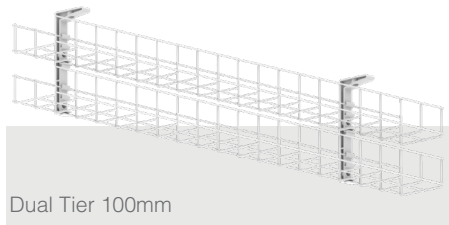

Extra 100mm