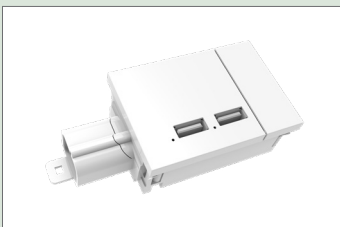

ATHENA

Above Desk Power Rail Series

The Athena is a stylish yet timelessly designed power rail that has been part of the CMS range for over a decade while currently still holding its place as our #1 selling power rail. It's the ideal solution to a clutter-free workspace while also offering easy access to power and/or data outlets.

Standard Colours Available

-  Aluminum finish / White  Aluminum finish / Black

More colour options available on request
(minimum order quantity applies)

Key Features

- » Standard configurations and made to order options are available
- » The standard Athena rail comes in a natural anodised finish with black or white end caps and sockets.
- » Athena comes with 2x desk clamps to secure the power rail to back edge of desktop.

Quick-Fit Desk-Clamps
Features Self-Fastening Paddles
For Easy Top-Side Mounting.

Compatible with:

Inline USB Charging Modules

Helistand 15W Integrated
Wireless Charger

Product Specifications

Power Only or Power + Data

NKA02C10**	2x Power Modules, 1000mm Lead, C Series Plug And Desk Clamps
-------------------	--

Power + USB Charging

NKA0202C**	2x Power Modules And Provision For 2x Data, 1000mm Lead, C Series Plug And Desk Clamps	NKA02UAA3C10**	2x Power Modules, 1x Inline USB-A/A PD Fast Charge Module (30W shared), 1000mm lead, C Series Plug And Desk Clamps
NKA02UAC3C10**	2x Power Modules And 1x Inline USB-A/C PD Fast Charge Module (30W Shared), 1000mm Lead, C Series Plug And Desk Clamps	NKA0403C10**	4x Power Modules And Provision For 3x Data 1000mm Lead, C Series Plug And Desk Clamps
NKA0603C10**	6x Power Modules And Provision For 3x Data 1000mm Lead, C Series plug and desk clamps	NKAD01UAC6C10**	1x Power Module, 1x USB-AAC PD fast Charge Module (60W Shared) 1000mm Lead, C Series Plug And Desk Clamps