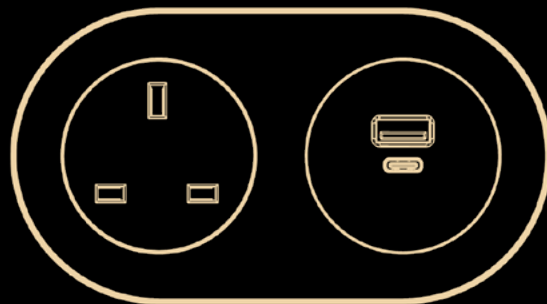

Vero

Echo

Nova

Atom Mini