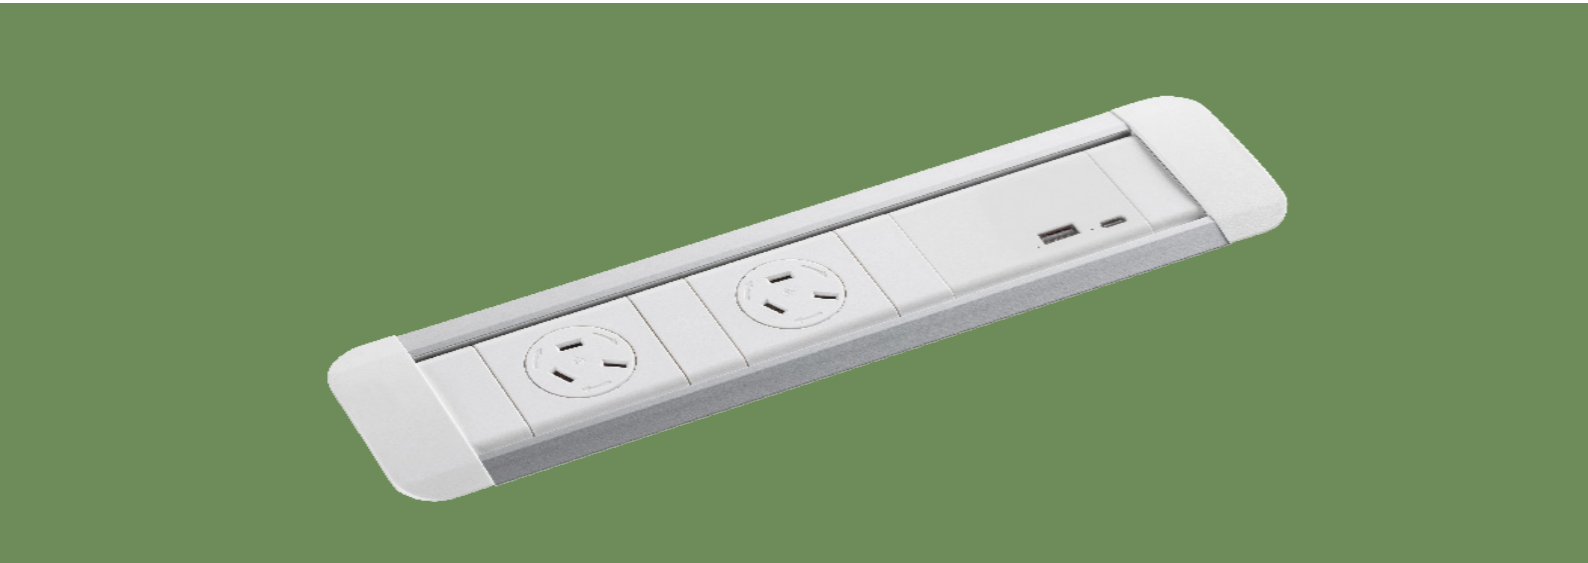

CENTRA

In-Desk Module

CENTRA

In Desk Module

CMS Centra Series in-desk module effectively incorporates power, fast-charge USB/transfer, data and AV into any flat desktop or vertical surface.

Centra Series modular design allows any configuration of services, making it an ideal solution for workstations, meeting and conference tables, collaborative and public spaces, as well as vertical surfaces including screens, walls or soft furniture.

Colours Available

● Black ○ White

Key Features

- » Innovative rotating outlet covers recess cleanly on the table surface.
- » Quick and easy to install.
- » Auto-clamping paddles enable easy top-side installation.

Configures with:

GPO
Auto Switched Power Module

USB Charging
USB Inline Charging Modules

Data
Thin Panel Mounting Data Plates

Product Details

CERC0202**	Centra In-Desk Unit, 2x Auto Switched GPO With Rotating Cover, 2x Data Provision
CERC02U**	Centra In-Desk Unit, 2x Auto Switched GPO With Rotating Cover, Inline USB A/A Fast-Charge Module (30W Shared)
CERC0402**	Centra In-Desk Unit, 4x Auto Switched GPO With Rotating Cover, 2x Data Provision
CERC04U**	Centra In-Desk Unit, 4x Auto Switched GPO With Rotating Cover, Inline USB A/A Fast-Charge Module (30W Shared)