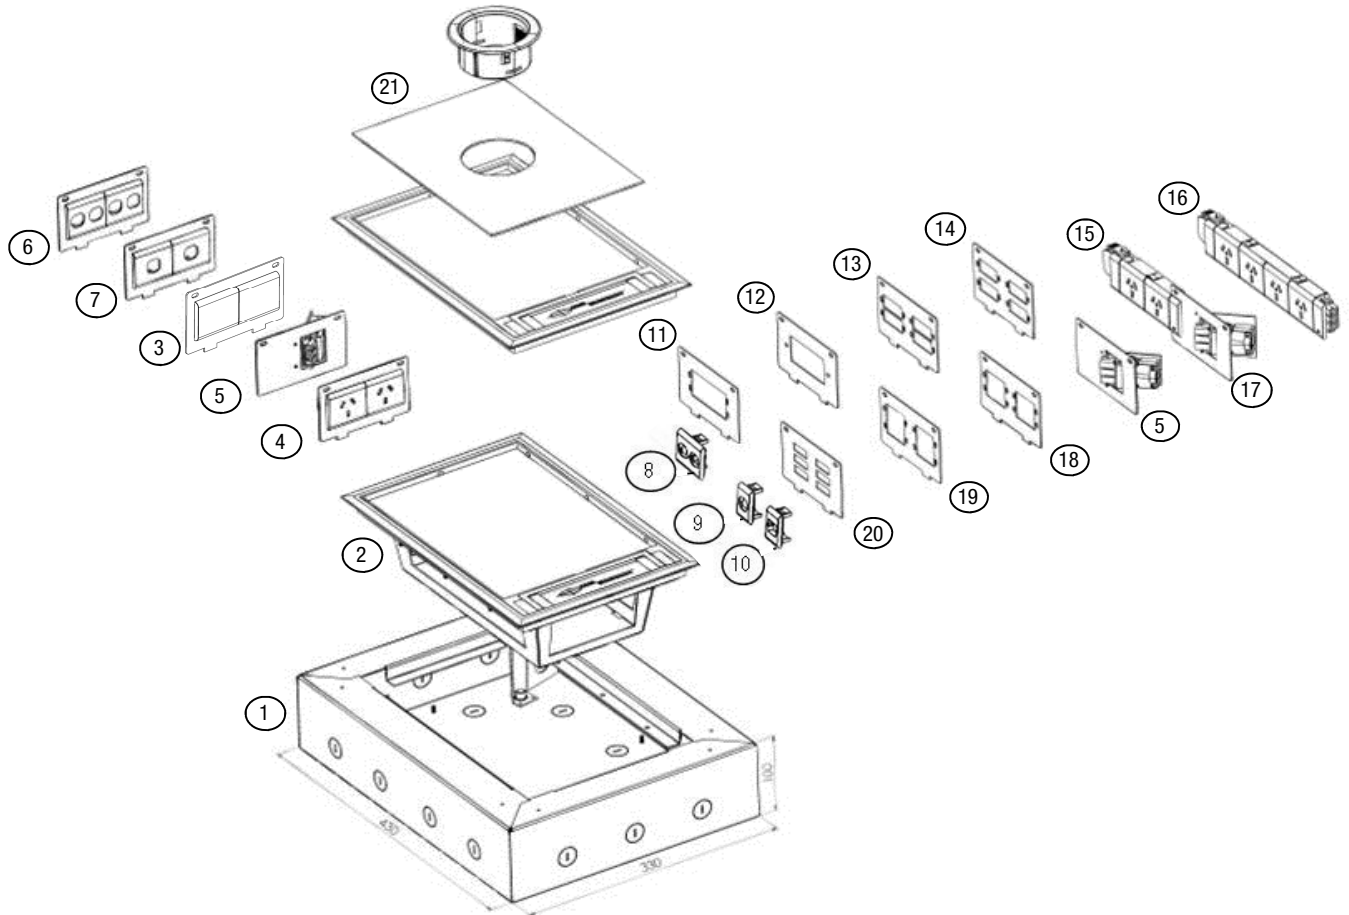

FT4 INSCREED BOX - EXPLODED VIEW

ID NO.	PART NO.	ID NO.	PART NO.
1	FT4CH - Titan FB4 Screed Box 100mm deep <i>to suit FT4TP</i>	12	FTKRVS - Kramer adapter plate to suit 'SV' xx Modules
2	FT4TP - FB4 floorbox, lid & undercarriage assembly	13	FTEXMAAP4 - MAAP Extron adapter plate quad
3	FTBP - Blank plate	14	FTKRW4 - Kramer adapter plate to suit 'W' xx quad modules
4	FTP2 - Power plate f/w 2 auto switched GPO	15	FT1802L3HBK - Dual auto switched power module c/w L3HBK
5	FTTAGBK - single starter full plate c/w rewirable socket - black	16	FT1804L3HBK - Quad auto switched power module c/w L3HBK
6	FTD4 - Adapter plate to suit 2 x 50mm Dual tiles (4 x data)	17	FTTAG+BK - Starter plate c/w rewirable socket (with opening to suit adjacent cut-out) - black
7	FTD2 - Adapter plate to suit 2 x 50mm Single tiles (2 x data)	18	FTKRWD2 - Kramer adapter plate to suit 'W' xx Double modules
8	SW18C2 - 50mm dual data tile	19	FTEXMAAPD2 - Titan Floor box MAAP Extron adapter plate double
9	SW18B1 - 25mm single data tile	20	FTSCD - SC Duplex plate
10	SW18B1SM - 25mm single plate to suit Systimax data tile	21	FT4LID-UMB - Floorbox lid with galvanised steel lid insert and umbilical grommet
11	FTEXAAP - AAP Extron adapter plate to suit 1 x Double or 2 x single modules		