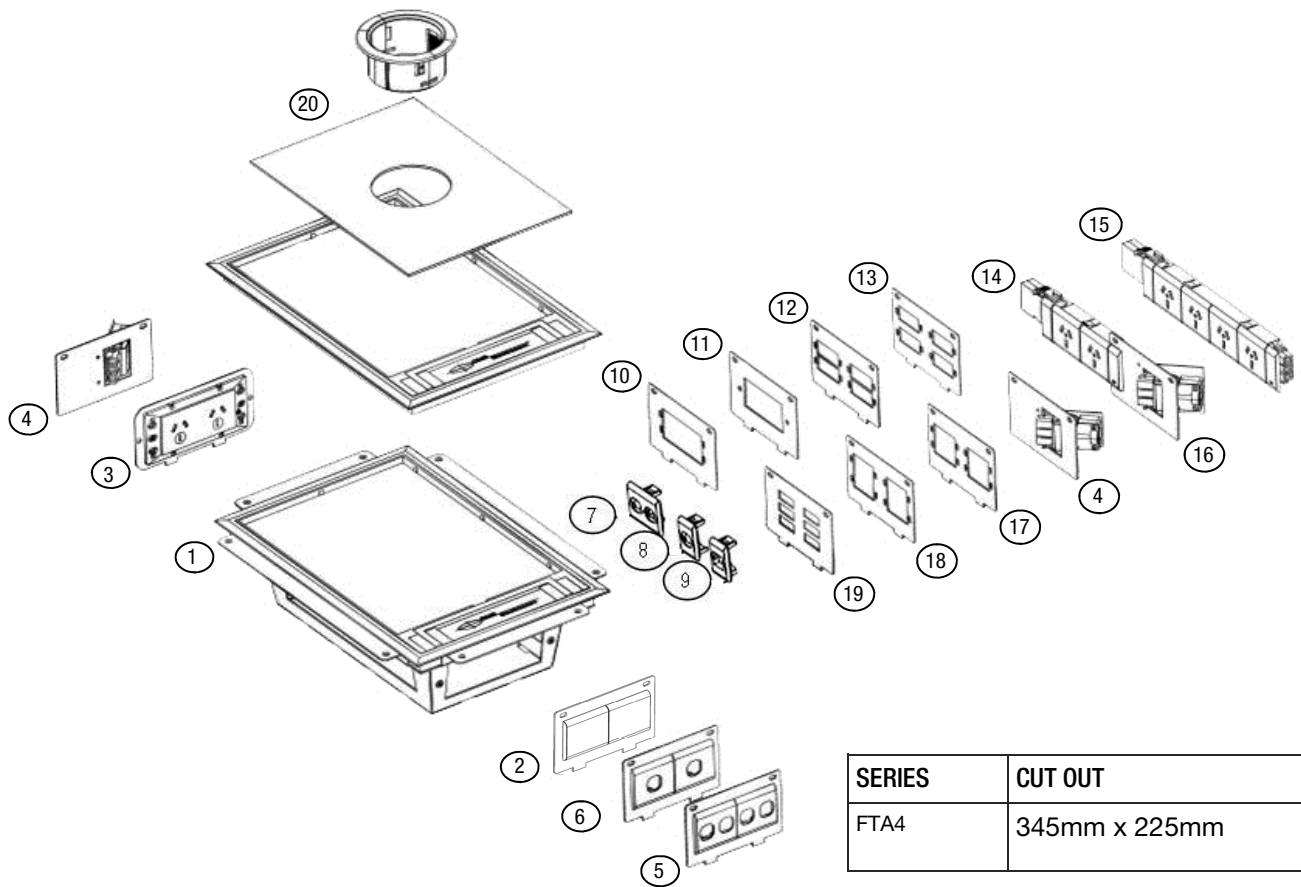

## FTA4 ACCESS BOX - EXPLODED VIEW

SERIES	CUT OUT
FTA4	345mm x 225mm

ID NO.	PART NO.	ID NO.	PART NO.
1	FTA4 Access floorbox, lid & undercarriage assembly - 95mm deep	11	FTKRVS - Kramer adapter plate to suit 'SV' xx Modules
2	FTBP - Blank plate	12	FTEXMAAP4 - MAAP Extron adapter plate quad
3	FTAPH2BK - Power plate f/w 2 auto switched GPO with back box	13	FTKRW4 - Kramer adapter plate to suit 'W' xx quad modules
4	FTTAGBK - single starter full plate c/w rewirable socket - black	14	FTA1802L3BK - Dual auto switched power module c/w L3.20 rewire
5	FTD4 - Adapter plate to suit 2 x 50mm Dual tiles (4 x data)	15	FTA1804L3BK - Quad auto switched power module c/w L3.20 rewire
6	FTD2 - Adapter plate to suit 2 x 50mm Single tiles (2 x data)	16	FTTAG+BK - FTTAG+BK - Starter plate c/w rewirable socket (with opening to suit adjacent cut-out) - black
7	SW18C2 - 50mm dual data tile	17	FTKRWD2 - Kramer adapter plate to suit 'W' xx Double modules
8	SW18B1 - 25mm single data tile	18	FTEXMAAPD2 - Titan Floor box MAAP Extron adapter plate double
9	SW18B1SM - 25mm single plate to suit Systimax data tile	19	FTSCD - SC Duplex plate
10	FTEXAAP - AAP Extron adapter plate to suit 1 x Double or 2 x single modules	20	FT4LID-UMB - Floorbox lid with galvanised steel lid insert and umbilical grommet