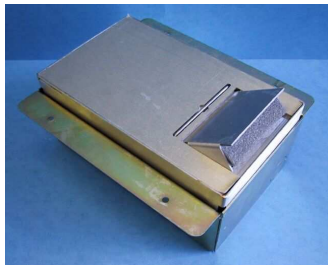

# GES2 SERIES

The GES 2 is a brilliantly simple concept in floor outlet from CMS. Small and discreet when you need it to be, or the centre of attention in stainless steel when you want it to be. This floor outlet is suited to every floor type, the standard model coming complete with a recessed lid to allow the easy installation of a matching floor covering. The GES 2 will provide two GPOs wherever they are required. This box has two compartments and will accept any two of the mounting plates listed in the below.

### TECHNICAL SPECIFICATIONS:

- CARPET RECESS - 5mm
- TILE FRAME - Polymide
- ACCESSORY BOX - Plated steel, 4 x 25mm knockouts

### CUT OUT DIMENSIONS:

- 2 COMPARTMENT - 188mm x 112mm x 70mm
- STAINLESS STEEL - 188mm x 112mm x 90mm

### ORDERING INFORMATION

PART NO.	DESCRIPTION
GES2 BLK	2 Compartment floor outlet (black) - 70mm deep
GES2GRY	2 Compartment floor outlet (grey) - 70mm deep
GES2/SS	2 Compartment floor outlet (stainless steel) - 90mm deep
GES/PWR	M/Plate F/W 1 x 10 Amp GPO
GES/BEZ	M/Plate F/W 2 x switch mech. bezels
GES/PWR-R	M/Plate F/W round earth pin GPO