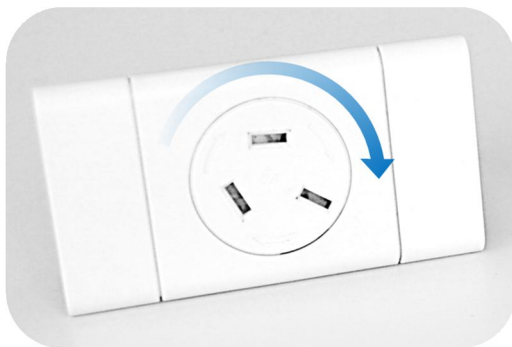

TWISTO - ROTATING COVER GPO SERIES

Rotated Outlet Cover

The NW18RC series features a rotating cover

NW18RC series outlet integrated into a Centra Indesk Module

INNOVATION IN ACCESS

The NW18RC series of outlets deliver a new realm of application and access, enabling a new way to delivery power to the end-user.

The rotating cover conceals the auto switched outlet, preventing accidental access, it is engaged by inserting and rotating 45° to connect the device.

IDEAL FOR INSTALLERS · DEVELOPED BY DESIGNERS

The unique NW series GPO features a detachable faceplate and rotating outlet cover which allows the creation of custom faceplates. At the same time the NW18RC series complies with installations into a flat surface.

SIMPLE & EFFECTIVE

- Integrates into *Centra* in-desk units for surface-mount applications
- Rear clip-in access allows flexibility of installation.
- Works with all CMS Power, Data, USB and AV modules.
- Rotating cover enables unit to be installed in face-up applications.

Notes:

- **Denotes socket colour: BK (black), WT (white)
- Customised fascia available (minimum order quantity applies)