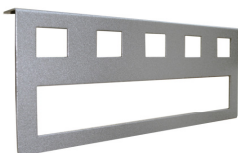

ORDERING INFORMATION	
PART NO.	DESCRIPTION
MB180405*	Under desk mounting bracket accommodates SW1704/SW1804 & 5 data