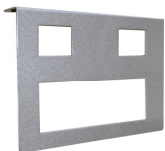

MOUNTING BRACKETS

Under desk series There are 6 types of under desk brackets designed for a simple and cost effective solution of mounting power points and provision for data underneath the work surface. The mounting brackets are fixed into place under the desk and the selected outlets snap straight into the cut-out in the brackets.

ORDERING INFORMATION	
PART NO.	DESCRIPTION
MB1702	Under desk mounting bracket accommodates SW1702/SW1802 or DB Box

ORDERING INFORMATION	
PART NO.	DESCRIPTION
MB1704**	Under desk mounting bracket accommodates SW1704 or SW1804

ORDERING INFORMATION	
PART NO.	DESCRIPTION
MB18S02	Under desk mounting bracket accommodates SW18S02

ORDERING INFORMATION	
PART NO.	DESCRIPTION
MB18S04**	Under desk mounting bracket accommodates SW18S04