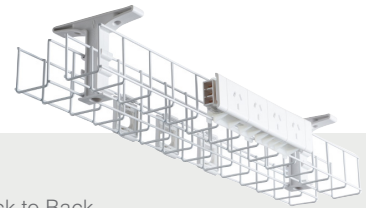

Wire Grid Series

Cable Baskets - Standard Bracket

Wire Grid series mounting brackets screw to the underside of the workstation and allow the basket to 'snap' into the bracket. These baskets can also be cut to a custom length on site.

Standard 50mm

Single Tier 50mm

Dual Tier 50mm

Back to Back

Extra 100mm

Single Tier 100mm

Dual Tier 100mm

Super 150mm

Single Tier 150mm

Colours Available

● Black ○ White

Customised options available

For more information please contact your CMS sales representative to discuss made to order options.

Key Features

- » Cost effective cable reticulation
- » Different configurations are available
- » Switch between Dual tier to single tier

WWL2.20 shown

WWL1.10 shown

WWLT1.10 shown

WGC45D**

WGCB**

Product Details

Single Tier 50mm

WG10650**	1 x Single tier 50mm wide tray 2 x Mounting Brackets - 650mm
WG10950**	1 x Single tier 50mm wide tray 2 x Mounting Brackets - 950mm
WG11250**	1 x Single tier 50mm wide tray 2 x Mounting Brackets - 1250mm
WG11550**	1 x Single tier 50mm wide tray 2 x Mounting Brackets - 1550mm
WG11750**	1 x Single tier 50mm wide tray 2 x Mounting Brackets - 1750mm