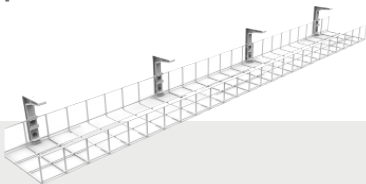

Wire Grid Series

Cable Baskets - Standard Bracket

Wire Grid series mounting brackets screw to the underside of the workstation and allow the basket to 'snap' into the bracket. These baskets can also be cut to a custom length on site.

Standard 50mm

Single Tier 50mm

Dual Tier 50mm

Back to Back

Extra 100mm

Single Tier 100mm

Dual Tier 100mm

Super 150mm

WWL2.20 shown

WWL1.10 shown

WWLT1.10 shown

WGC45D**

WGCB**

Product Details

Single Tier 50mm

WG10650**	1 x Single tier 50mm wide tray 2 x Mounting Brackets - 650mm
WG10950**	1 x Single tier 50mm wide tray 2 x Mounting Brackets - 950mm
WG11250**	1 x Single tier 50mm wide tray 2 x Mounting Brackets - 1250mm
WG11550**	1 x Single tier 50mm wide tray 2 x Mounting Brackets - 1550mm
WG11750**	1 x Single tier 50mm wide tray 2 x Mounting Brackets - 1750mm

Dual Tier 50mm

WG20650**	2 x Single tier 50mm wide trays 2 x Mounting Brackets - 650mm
WG20950**	2 x Single tier 50mm wide trays 2 x Mounting Brackets - 950mm
WG21250**	2 x Single tier 50mm wide trays 2 x Mounting Brackets - 1250mm
WG21550**	2 x Single tier 50mm wide trays 2 x Mounting Brackets - 1550mm
WG21750**	2 x Single tier 50mm wide trays 2 x Mounting Brackets - 1750mm