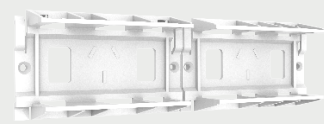

Wire Grid Series

Cable Baskets - Standard Bracket

Wire Grid series mounting brackets screw to the underside of the workstation and allow the basket to 'snap' into the bracket. These baskets can also be cut to a custom length on site.

WWL2.20 shown

WWL1.10 shown

WWLT1.10 shown

WGC45D**

WGCB**

Product Details

Single Tier 50mm

WG10650**	1 x Single tier 50mm wide tray 2 x Mounting Brackets - 650mm
WG10950**	1 x Single tier 50mm wide tray 2 x Mounting Brackets - 950mm
WG11250**	1 x Single tier 50mm wide tray 2 x Mounting Brackets - 1250mm
WG11550**	1 x Single tier 50mm wide tray 2 x Mounting Brackets - 1550mm
WG11750**	1 x Single tier 50mm wide tray 2 x Mounting Brackets - 1750mm

Dual Tier 50mm

WG20650**	2 x Single tier 50mm wide trays 2 x Mounting Brackets - 650mm
WG20950**	2 x Single tier 50mm wide trays 2 x Mounting Brackets - 950mm
WG21250**	2 x Single tier 50mm wide trays 2 x Mounting Brackets - 1250mm
WG21550**	2 x Single tier 50mm wide trays 2 x Mounting Brackets - 1550mm
WG21750**	2 x Single tier 50mm wide trays 2 x Mounting Brackets - 1750mm

Single Tier 100mm

WGE10650**	1 x Single tier 100mm wide tray 2 x Mounting Brackets - 650mm
WGE10950**	1 x Single tier 100mm wide tray 2 x Mounting Brackets - 950mm
WGE11250**	1 x Single tier 100mm wide tray 2 x Mounting Brackets - 1250mm
WGE11550**	1 x Single tier 100mm wide tray 2 x Mounting Brackets - 1550mm
WGE11750**	1 x Single tier 100mm wide tray 2 x Mounting Brackets - 1750mm