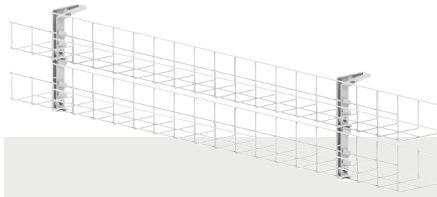

Wire Grid Series

Cable Baskets - Standard Bracket

Wire Grid series mounting brackets screw to the underside of the workstation and allow the basket to 'snap' into the bracket. These baskets can also be cut to a custom length on site.

Standard 50mm

Single Tier 50mm

Dual Tier 50mm

Back to Back

Extra 100mm

Single Tier 100mm

Dual Tier 100mm

Super 150mm

WWL2.20 shown

WWL1.10 shown

WWLT1.10 shown

WGC45D**

WGCB**

Product Details

Single Tier 50mm

WG10650**	1 x Single tier 50mm wide tray 2 x Mounting Brackets - 650mm
WG10950**	1 x Single tier 50mm wide tray 2 x Mounting Brackets - 950mm
WG11250**	1 x Single tier 50mm wide tray 2 x Mounting Brackets - 1250mm
WG11550**	1 x Single tier 50mm wide tray 2 x Mounting Brackets - 1550mm
WG11750**	1 x Single tier 50mm wide tray 2 x Mounting Brackets - 1750mm

Dual Tier 50mm

WG20650**	2 x Single tier 50mm wide trays 2 x Mounting Brackets - 650mm
WG20950**	2 x Single tier 50mm wide trays 2 x Mounting Brackets - 950mm
WG21250**	2 x Single tier 50mm wide trays 2 x Mounting Brackets - 1250mm
WG21550**	2 x Single tier 50mm wide trays 2 x Mounting Brackets - 1550mm
WG21750**	2 x Single tier 50mm wide trays 2 x Mounting Brackets - 1750mm