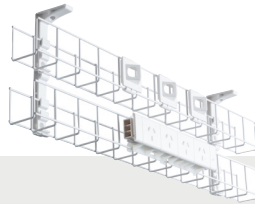

Wire Grid Series

Cable Baskets - Standard Bracket

Wire Grid series mounting brackets screw to the underside of the workstation and allow the basket to 'snap' into the bracket. These baskets can also be cut to a custom length on site.

Standard 50mm

Single Tier 50mm

Dual Tier 50mm

Back to Back

Extra 100mm

Single Tier 100mm

Dual Tier 100mm

Super 150mm

Single Tier 150mm

Colours Available

● Black ○ White

Customised options available

For more information please contact your CMS sales representative to discuss made to order options.

Key Features

- » Cost effective cable reticulation
- » Different configurations are available
- » Switch between Dual tier to single tier

WWL2.20 shown

WWL1.10 shown

WWLT1.10 shown

WGC45D**

WGCB**

Product Details

Single Tier 50mm

WG10650**	1 x Single tier 50mm wide tray 2 x Mounting Brackets - 650mm
WG10950**	1 x Single tier 50mm wide tray 2 x Mounting Brackets - 950mm
WG11250**	1 x Single tier 50mm wide tray 2 x Mounting Brackets - 1250mm
WG11550**	1 x Single tier 50mm wide tray 2 x Mounting Brackets - 1550mm
WG11750**	1 x Single tier 50mm wide tray 2 x Mounting Brackets - 1750mm