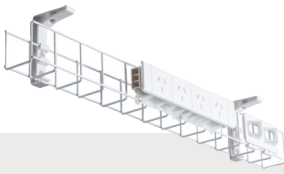

Wire Grid Series

Cable Baskets - Standard Bracket

Wire Grid series mounting brackets screw to the underside of the workstation and allow the basket to 'snap' into the bracket. These baskets can also be cut to a custom length on site.

Standard 50mm

Single Tier 50mm

Dual Tier 50mm

Back to Back

Extra 100mm

Single Tier 100mm

Dual Tier 100mm

Super 150mm

Single Tier 150mm

Colours Available

● Black ○ White

Customised options available

For more information please contact your CMS sales representative to discuss made to order options.

Key Features

- » Cost effective cable reticulation
- » Different configurations are available
- » Switch between Dual tier to single tier

WWL2.20 shown

WWL1.10 shown

WWLT1.10 shown

WGC45D**

WGCB**

Product Details

Single Tier 50mm

WG10650**	1 x Single tier 50mm wide tray 2 x Mounting Brackets - 650mm
WG10950**	1 x Single tier 50mm wide tray 2 x Mounting Brackets - 950mm
WG11250**	1 x Single tier 50mm wide tray 2 x Mounting Brackets - 1250mm
WG11550**	1 x Single tier 50mm wide tray 2 x Mounting Brackets - 1550mm
WG11750**	1 x Single tier 50mm wide tray 2 x Mounting Brackets - 1750mm