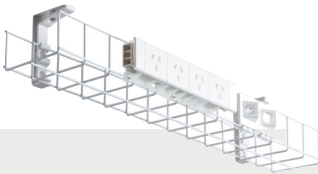

Wire Grid Series

Cable Baskets - Standard Bracket

Wire Grid series mounting brackets screw to the underside of the workstation and allow the basket to 'snap' into the bracket. These baskets can also be cut to a custom length on site.

Standard 50mm

Single Tier 50mm

Dual Tier 50mm

Back to Back

Extra 100mm

Single Tier 100mm

Dual Tier 100mm

Super 150mm

WWL2.20 shown

WWL1.10 shown

WWLT1.10 shown

WGC45D**

WGCB**

Product Details

Single Tier 50mm

WG10650**	1 x Single tier 50mm wide tray 2 x Mounting Brackets - 650mm
WG10950**	1 x Single tier 50mm wide tray 2 x Mounting Brackets - 950mm
WG11250**	1 x Single tier 50mm wide tray 2 x Mounting Brackets - 1250mm
WG11550**	1 x Single tier 50mm wide tray 2 x Mounting Brackets - 1550mm
WG11750**	1 x Single tier 50mm wide tray 2 x Mounting Brackets - 1750mm

Dual Tier 50mm

WG20650**	2 x Single tier 50mm wide trays 2 x Mounting Brackets - 650mm
WG20950**	2 x Single tier 50mm wide trays 2 x Mounting Brackets - 950mm
WG21250**	2 x Single tier 50mm wide trays 2 x Mounting Brackets - 1250mm
WG21550**	2 x Single tier 50mm wide trays 2 x Mounting Brackets - 1550mm
WG21750**	2 x Single tier 50mm wide trays 2 x Mounting Brackets - 1750mm