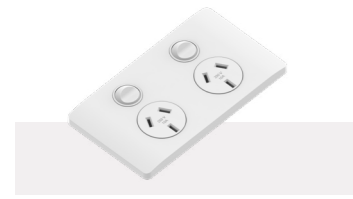

## Softwired Power Outlets & Inlets

**J16.1**  
J16 Series Single 10A switched GPO

**J16.2**  
J16 Dual Single 10A switched GPO

**J17.1**  
J17 Series Single 10A switched GPO

**J17.2**  
J17 Series Dual 10A switched GPO

**J17.2FL**  
Double Socket with FL Coupler

**J17.1U**  
Single Double Pole switch 10A socket + Dual 4A USB w/12VDC Termina

**J17.1UAC**  
Single Outlet with USB A/C

**J17M03\*\***  
Single outlet with mounting block, including 300mm fl coupler