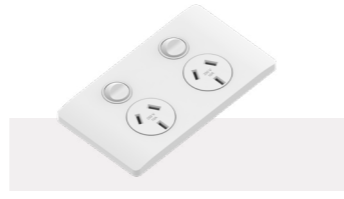

## Softwired Power Outlets & Inlets

**J16.1**  
J16 Series Single 10A switched GPO

**J16.2**  
J16 Dual Single 10A switched GPO

**J17.1**  
J17 Series Single 10A switched GPO

**J17.2**  
J17 Series Dual 10A switched GPO

**J17.2FL**  
Double Socket with FL Coupler

**J17.1U**  
Single Double Pole switch 10A socket + Dual 4A USB w/12VDC Termina

**J17.1UAC**  
Single Outlet with USB A/C

**J17M03\*\***  
Single outlet with mounting block, including 300mm fl coupler