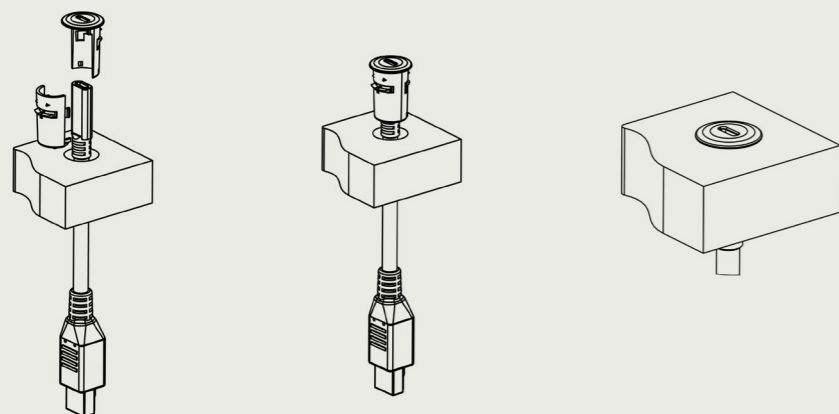

ATOM MINI

Compact Fast Charging USB-C Module

ATOM MINI

Tiny, Versatile and Powerful

Atom Mini delivers up to 140W of USB-C Fast Charging in a minimalistic housing, designed to integrate seamlessly into loose furniture, workstations, collaborative and shared areas.

It features a simple design allowing installers to easily install it onsite or pre-delivery. Atom Mini is specialised to be used with our 30W, 65W, 100W, 118W and 140W Inline USB Modules, which would be installed underneath the desk, connected to our softwiring.

Colours Available

White Black

Key Features

- Provides up to 140W USB-C Fast Charging
- Can be installed in multiple areas including Loose Furniture, Workstations, Collaboration and Shared Spaces
- Small 19mm Installation hole from above the desk
- Perfect solution for providing high powered USB-C output while keeping the work area clutter free

Product Details

Atom Mini

AMC118**	Atom Mini (118W) - 2-Part Atom Mini, 118W Inline USB Module, 1500mm USB C to 12 Pin Plug (Black Lead Only)
AMC140**	Atom Mini (140W) - 2-Part Atom Mini, 140W Inline USB Module, 1500mm USB C to 12 Pin Plug (Black Lead Only)
AMC**	Atom Mini - 2-Part Atom Mini, 1500mm USB-C Male to USB-C Female Lead (Black Lead Only)