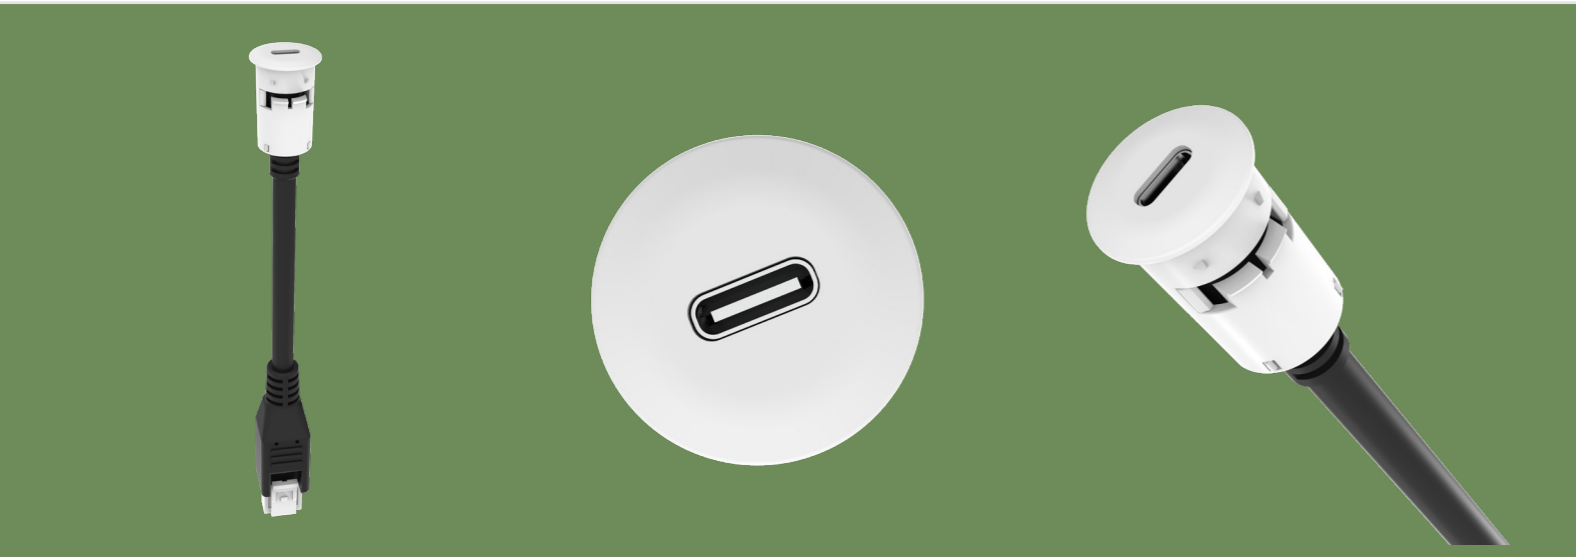

ATOM MINI

Compact Fast Charging USB-C Module

ATOM MINI

Tiny, Versatile and Powerful

Atom Mini delivers up to 140W of USB-C Fast Charging in a minimalistic housing, designed to integrate seamlessly into loose furniture, workstations, collaborative and shared areas.

It features a simple design allowing installers to easily install it onsite or pre-delivery. Atom Mini is specialised to be used with our 30W, 65W, 100W, 118W and 140W Inline USB Modules, which would be installed underneath the desk, connected to our softwiring.

Colours Available

White Black

Key Features

- Provides up to 140W USB-C Fast Charging
- Can be installed in multiple areas including Loose Furniture, Workstations, Collaboration and Shared Spaces
- Small 19mm Installation hole from above the desk
- Perfect solution for providing high powered USB-C output while keeping the work area clutter free

Product Details

Atom Mini

AMC118**	Atom Mini (118W) - 2-Part Atom Mini, 118W Inline USB Module, 1500mm USB C to 12 Pin Plug (Black Lead Only)
AMC140**	Atom Mini (140W) - 2-Part Atom Mini, 140W Inline USB Module, 1500mm USB C to 12 Pin Plug (Black Lead Only)
AMC**	Atom Mini - 2-Part Atom Mini, 1500mm USB-C Male to USB-C Female Lead (Black Lead Only)