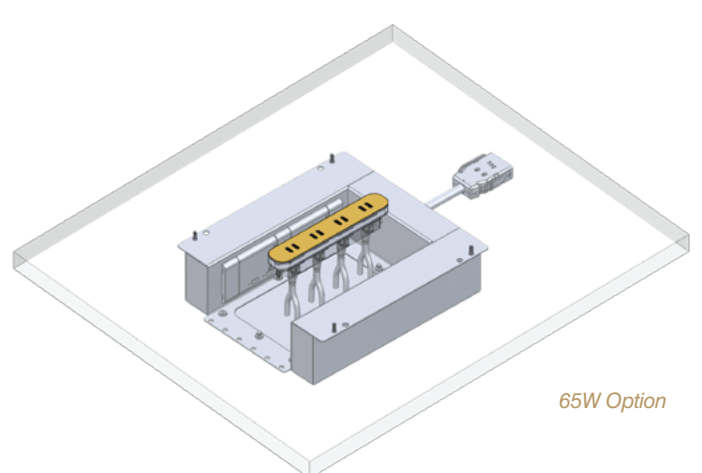

4-Gang

8-Gang

140W Option

65W Option

Undercarriage Mounting Box

- » Fitted with nominated USB Output & Extension Leads