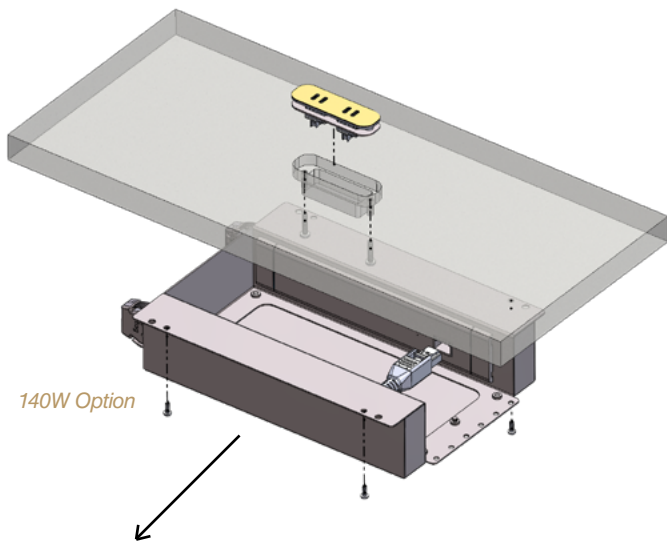

4-Gang

8-Gang

140W Option

65W Option

Undercarriage Mounting Box

- » Fitted with nominated USB Output & Extension Leads