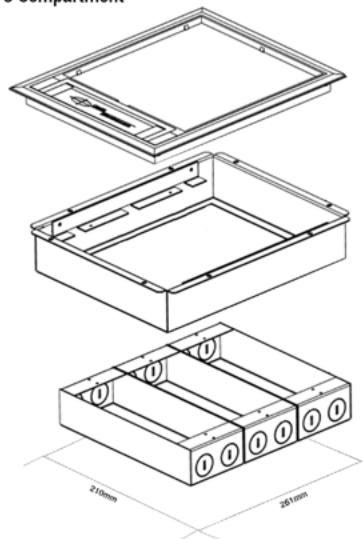

The box and mounting plate are constructed from powder coated steel producing a long lasting robust unit. Behind our communication mounting plates is a 50mm cavity catering for popular AV and communication requirements.

2 Compartment

3 Compartment

4 Compartment

Key Features

- » Available in 2, 3 and 4 compartment sizes
- » Large cable exit flap
- » Easy-grab lifting handle
- » Multiple cable entry points
- » Increased capacity for AV & Data
- » 50mm deep data cable cavity

Notes:

- ** denotes Grey (GY) or Black (BK) Plastic Lid, or Stainless Steel Soft Close Recessed (SC) or Flush (FSC) Lid variants

FL Series Components

Undercarriages

FL2090UC	2-Compartment Floor box - Complete with Plastic Recessed Lid & Accessory Undercarriage Box Cut-Out Size (210 x 210 x 90mm)
FL3090UC	3-Compartment Floor box - Complete with Plastic Recessed Lid & Accessory Undercarriage Box Cut-Out Size (261 x 210 x 90mm)
FL4090UC	4-Compartment Floor box - Complete with Plastic Recessed Lid & Accessory Undercarriage Box Cut-Out Size (345 x 225 x 90mm)