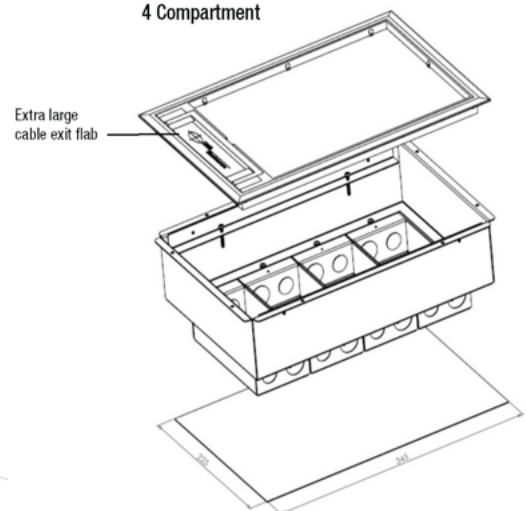

FL Series

90mm Deep Floor Box

The CMS Apollo series floor box has been designed for maximum flexibility to suit client requirements, with standard off-the-shelf components catering for most applications. Incorporated in the stylish lid is an easy-grab lifting handle and cable exit cap, available in a range of options.

The box and mounting plate are constructed from powder coated steel producing a long lasting robust unit. Behind our communication mounting plates is a 50mm cavity catering for popular AV and communication requirements.

2 Compartment

3 Compartment

4 Compartment

Key Features

- » Available in 2, 3 and 4 compartment sizes
- » Large cable exit flap
- » Easy-grab lifting handle
- » Multiple cable entry points
- » Increased capacity for AV & Data
- » 50mm deep data cable cavity

Notes:

- ** denotes Grey (GY) or Black (BK) Plastic Lid, or Stainless Steel Soft Close Recessed (SC) or Flush (FSC) Lid variants

FL Series Components

Undercarriages

FL2090UC	2-Compartment Floor box - Complete with Plastic Recessed Lid & Accessory Undercarriage Box Cut-Out Size (210 x 210 x 90mm)
FL3090UC	3-Compartment Floor box - Complete with Plastic Recessed Lid & Accessory Undercarriage Box Cut-Out Size (261 x 210 x 90mm)
FL4090UC	4-Compartment Floor box - Complete with Plastic Recessed Lid & Accessory Undercarriage Box Cut-Out Size (345 x 225 x 90mm)