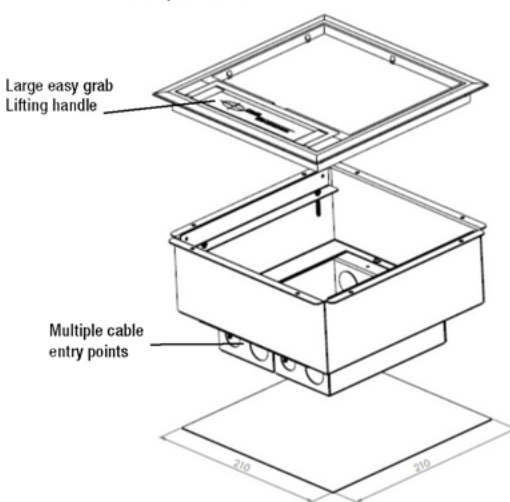

FL Series

90mm Deep Floor Box

The CMS Apollo series floor box has been designed for maximum flexibility to suit client requirements, with standard off-the-shelf components catering for most applications. Incorporated in the stylish lid is an easy-grab lifting handle and cable exit cap, available in a range of options.

The box and mounting plate are constructed from powder coated steel producing a long lasting robust unit. Behind our communication mounting plates is a 50mm cavity catering for popular AV and communication requirements.

2 Compartment

3 Compartment

4 Compartment

Key Features

- » Available in 2, 3 and 4 compartment sizes
- » Large cable exit flap
- » Easy-grab lifting handle
- » Multiple cable entry points
- » Increased capacity for AV & Data
- » 50mm deep data cable cavity

Notes:

- ** denotes Grey (GY) or Black (BK) Plastic Lid, or Stainless Steel Soft Close Recessed (SC) or Flush (FSC) Lid variants

FL Series Components

Undercarriages

FL2090UC	2-Compartment Floor box - Complete with Plastic Recessed Lid & Accessory Undercarriage Box Cut-Out Size (210 x 210 x 90mm)
FL3090UC	3-Compartment Floor box - Complete with Plastic Recessed Lid & Accessory Undercarriage Box Cut-Out Size (261 x 210 x 90mm)
FL4090UC	4-Compartment Floor box - Complete with Plastic Recessed Lid & Accessory Undercarriage Box Cut-Out Size (345 x 225 x 90mm)