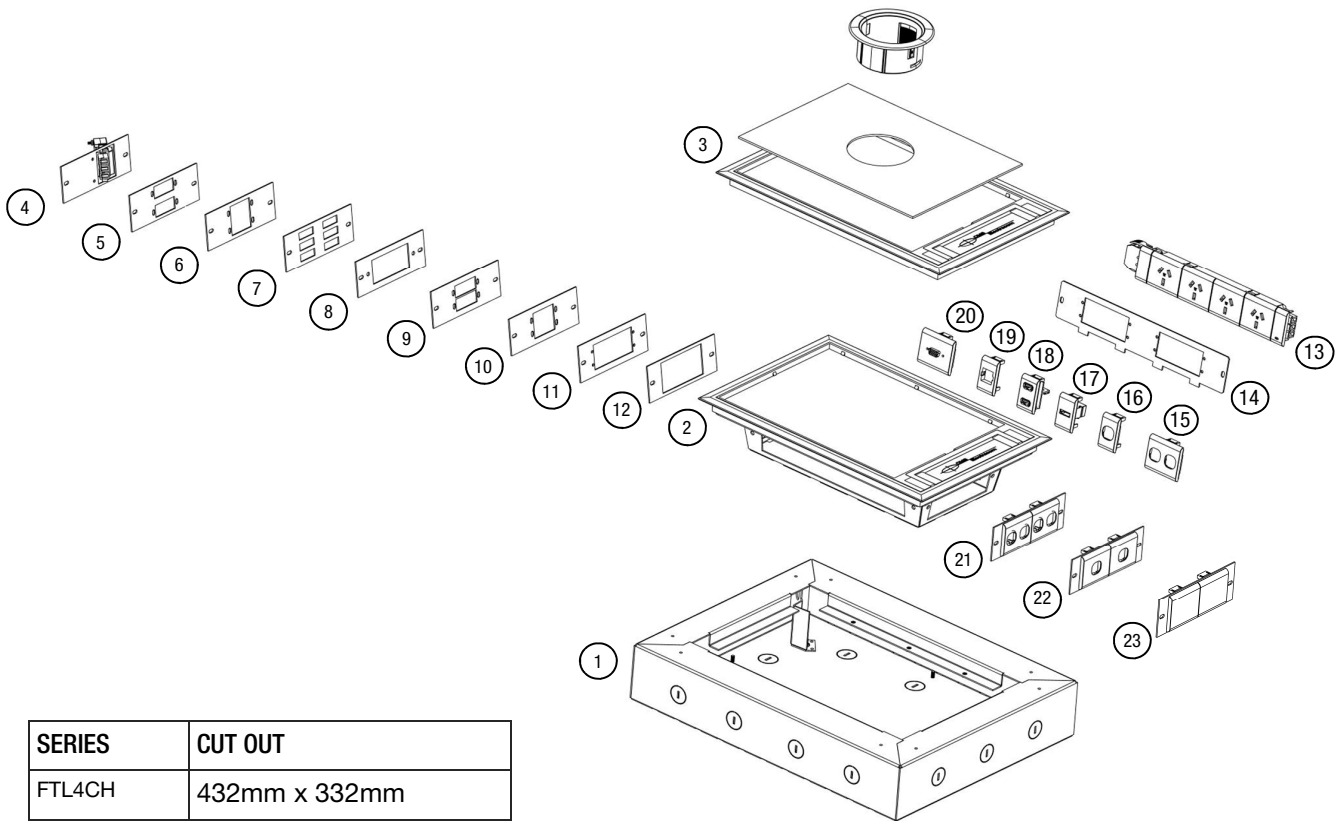

## FT4 LOW PROFILE INSCREED BOX - EXPLODED VIEW

SERIES	CUT OUT
FTL4CH	432mm x 332mm

ID NO.	PART NO.	ID NO.	PART NO.
1	FT4CH80 - Titan FB4 Screed Box low profile c/w segregation & cover plate - 80mm deep <i>to suit FT4TP</i>	13	FT1804L3HBK - Quad auto switched power module c/w L3HBK
2	FT4TP75 - FB4 floorbox, lid & undercarriage - 75mm deep	14	FTLPEX2AAP - AAP Extron plate to suit 2 x doubles or 4 x single modules
3	FT4LID-UMB - Floorbox lid with galvanised steel lid insert and umbilical grommet	15	SW18C2 - 50mm dual data tile
4	FTLPTAGBK - Low profile starter full plate c/w single rewirable socket	16	SW18B1 - 25mm single data tile
5	FTLPKRWD - Kramer Adaptor Plate to suit Double modules	17	SW18BH - 25mm Data tile f/w HDMI connector
6	FTLPKRW2 - Kramer adapter plate to suit 'W' xx double modules	18	SW18USB - 25mm Data tile f/w 2 x USB ports
7	FTLPSCD - SC Duplex plate adaptor plate to suit 75mm deep box	19	SW18B1SM - 25mm single tile to suit Systimax data
8	FTLPKRSV - Kramer adapter plate to suit SV301 or SV306	20	SW18CV - 50mm tile f/w VGA H/D DB15 socket & screw termination
9	FTLPEXMAAPD - Titan floorbox MAAP Extron adapter plate double	21	FTLPD4BK - Titan low profile data plate f/w 2 x 50mm double data provision tiles - black
10	FTLPEXMAAP2 - Titan floorbox MAAP Extron plate single	22	FTDLP2BK - Titan low profile data plate f/w 2 x 50mm single data provision tiles - black
11	FTLPEXAAP - AAP Extron adapter plate to suit 1 x double or 2 x singles	23	FTLPBPBK- Titan low profile blank plate f/w 2 x 50mm blank data tiles - black
12	FTLPD3/25BK - Titan Floorbox M/P suit 75mm box c/w 3 x 25mm single data provision + blank tiles - black		-----