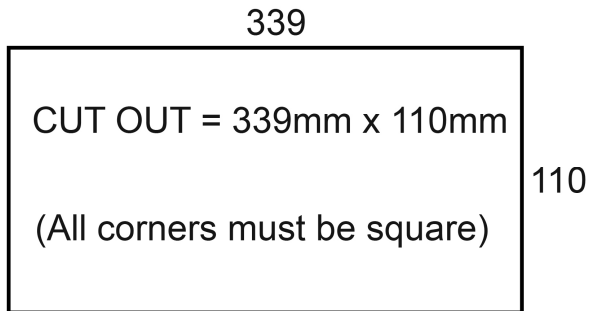

In Desk Box Application

Type: Executive - Single Lid

Part No: EX10203SL

FRONT VIEW

TOP VIEW
NO LID

TOP VIEW

END VIEW

STEP 1: CREATE CUT OUT IN TABLE TO SUIT SPECIFIC BOX