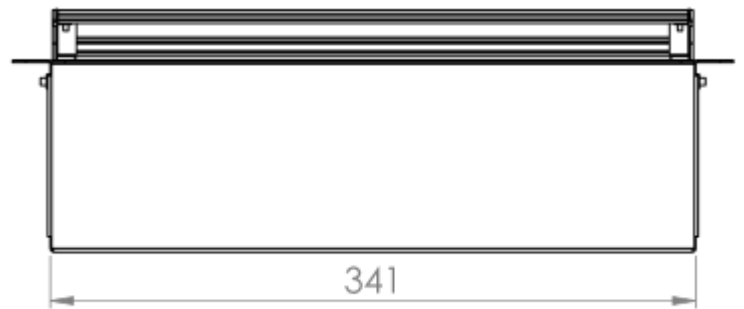

In Desk Box Application

Type: Executive - Single Lid

Part No: EX10203SL

FRONT VIEW

TOP VIEW
NO LID

TOP VIEW

END VIEW

STEP 1: CREATE CUT OUT IN TABLE TO SUIT SPECIFIC BOX

STEP 2: POSITION BOX INTO CUTOUT

STEP 3: FIT BRACKET TO PERFORATIONS ON UNDERSIDES AND FIT BOX TO TOP

FOR MORE INFORMATION GO TO: