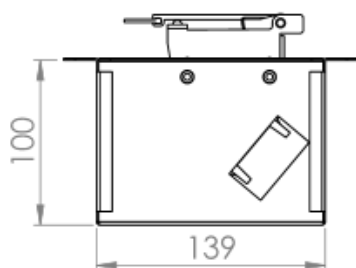

In Desk Box Application

Type: Executive - Single Lid

Part No: EX10203SL

FRONT VIEW

TOP VIEW
NO LID

TOP VIEW

END VIEW

STEP 1: CREATE CUT OUT IN TABLE TO SUIT SPECIFIC BOX

STEP 2: POSITION BOX INTO CUTOUT

STEP 3: FIT BRACKET TO PERFORATIONS ON UNDERSIDES AND FIT BOX TO TOP

FOR MORE INFORMATION GO TO: