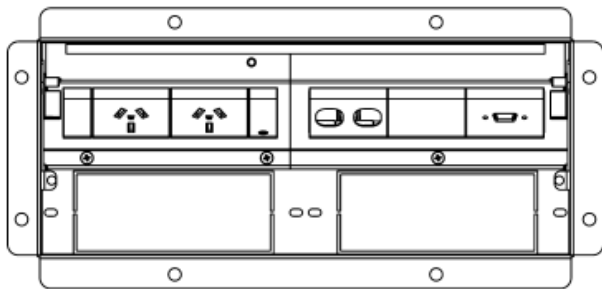

In Desk Box Application

Type: Executive - Single Lid

Part No: EX10203SL

FRONT VIEW

TOP VIEW
NO LID

TOP VIEW

END VIEW

STEP 1: CREATE CUT OUT IN TABLE TO SUIT SPECIFIC BOX

STEP 2: POSITION BOX INTO CUTOUT

STEP 3: FIT BRACKET TO PERFORATIONS ON UNDERSIDES AND FIT BOX TO TOP

FOR MORE INFORMATION GO TO: