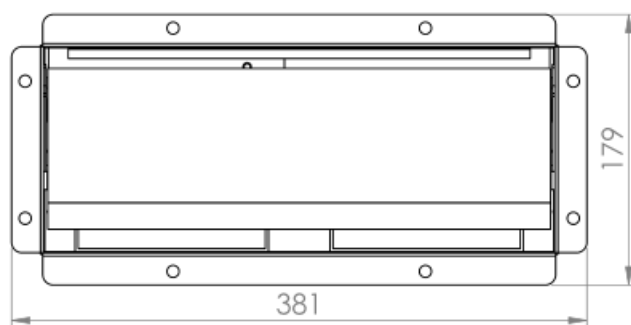

In Desk Box Application

Type: Executive - Single Lid

Part No: EX10203SL

FRONT VIEW

TOP VIEW
NO LID

TOP VIEW

END VIEW

STEP 1: CREATE CUT OUT IN TABLE TO SUIT SPECIFIC BOX

STEP 2: POSITION BOX INTO CUTOUT

STEP 3: FIT BRACKET TO PERFORATIONS ON UNDERSIDES AND FIT BOX TO TOP

FOR MORE INFORMATION GO TO: