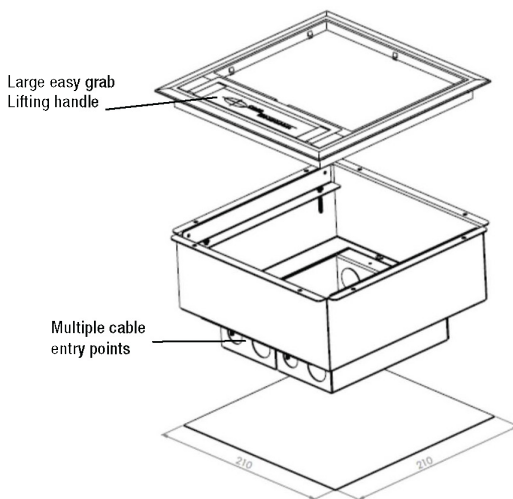

FL Series

90mm Deep Floor Box

The CMS Apollo series floorbox has been designed for maximum flexibility to suit client requirements, with standard off the shelf component catering for most applications. Incorporated in the bevelled lid is an easy grab lifting handle and cable exit cap.

The box and mounting plate are constructed from powder coated steel producing a long lasting robust unit. Behind our communication mounting plates is a 50mm cavity catering for popular AV and communication requirements.

2 Compartment

3 Compartment

4 Compartment

Key Features

- » Available in 2, 3 and 4 compartment sizes
- » Extra large cable exit flap
- » Easy grab lifting handle
- » Multiple cable entry points
- » Increased capacity for AV & Data
- » 50mm deep data cable cavity