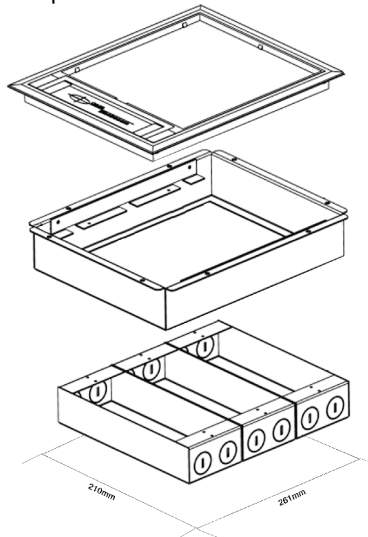

FL Series

90mm Deep Floor Box

The CMS Apollo series floorbox has been designed for maximum flexibility to suit client requirements, with standard off the shelf component catering for most applications. Incorporated in the bevelled lid is an easy grab lifting handle and cable exit cap.

The box and mounting plate are constructed from powder coated steel producing a long lasting robust unit. Behind our communication mounting plates is a 50mm cavity catering for popular AV and communication requirements.

2 Compartment

3 Compartment

4 Compartment

Key Features

- » Available in 2, 3 and 4 compartment sizes
- » Extra large cable exit flap
- » Easy grab lifting handle
- » Multiple cable entry points
- » Increased capacity for AV & Data
- » 50mm deep data cable cavity