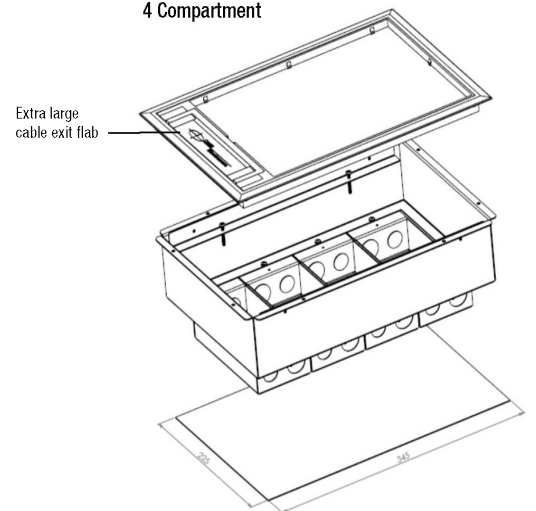

FL Series

90mm Deep Floor Box

The CMS Apollo series floorbox has been designed for maximum flexibility to suit client requirements, with standard off the shelf component catering for most applications. Incorporated in the bevelled lid is an easy grab lifting handle and cable exit cap.

The box and mounting plate are constructed from powder coated steel producing a long lasting robust unit. Behind our communication mounting plates is a 50mm cavity catering for popular AV and communication requirements.

2 Compartment

3 Compartment

4 Compartment

Key Features

- » Available in 2, 3 and 4 compartment sizes
- » Extra large cable exit flap
- » Easy grab lifting handle
- » Multiple cable entry points
- » Increased capacity for AV & Data
- » 50mm deep data cable cavity