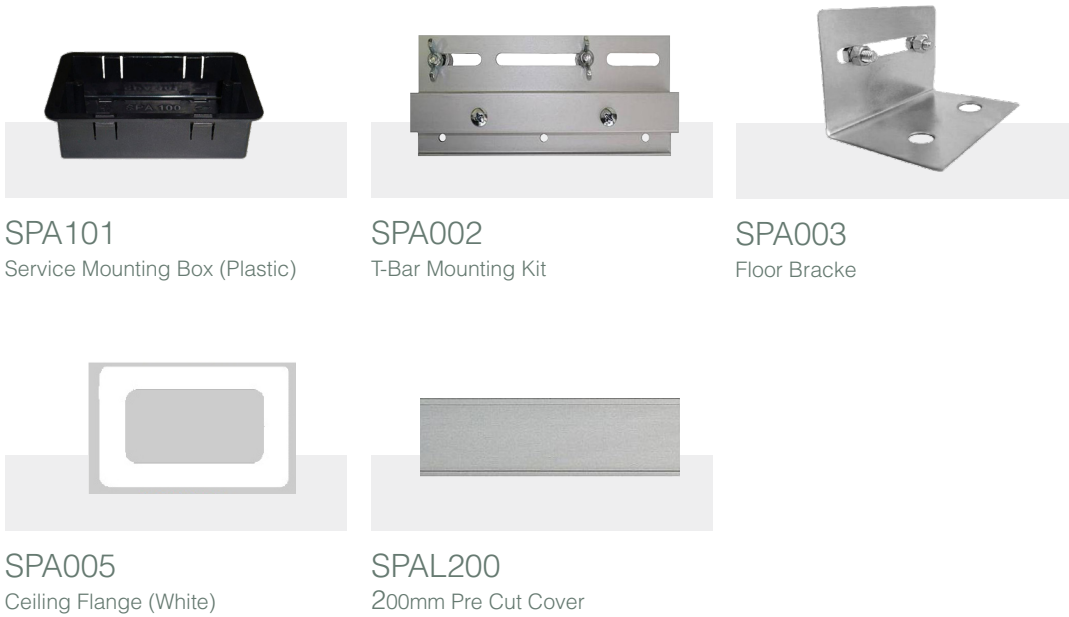

Power Pole

Power Poles

Colour / Finish

- Natural Anodised Silver
- Powder-Coated White
- Powder-Coated Black

Key Features

- » Unique profile
- » Available in 2.8m and 3.3m
- » Floor and desk mounting kit included
- » Segregation conduit included
- » Stylish anodised finish

Components

Product Details

Pre Configured Kits

SPA28**	1 x Power Pole 2.8m 1 x Ceiling Kit 1 x Floor Bracket 1 x Cover 3 x Service Mounting boxes
SPA33**	1 x Power Pole - 3.3m 1 x Ceiling Kit 1 x Floor Bracket 1 x Cover 3 x service mounting boxes

Components

SPA101	Service mounting box (plastic)
SPA002	T' Bar mounting kit
SPA003	Floor mounting bracket
SPA005	Ceiling flange - white
SPAL200	200mm Pre cut cover

NOTE:

** Denotes standard colour finishes Anodised Silver (AN), Powder-coated White (WT), Powder-coated Black (BK)