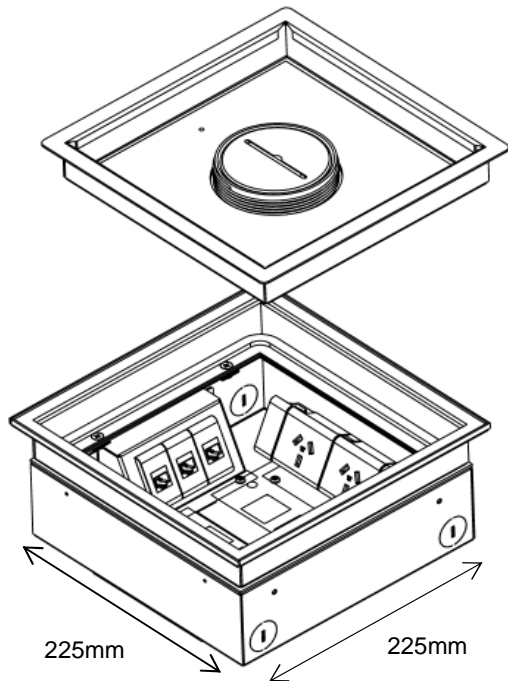

Snorkel box dimensions 4 Compartment exploded view:

SNORKEL 4 COMPARTMENT RECESSED FLOORBOX	
PART NO	OVERALL DEPTH
SB4225	105mm

CUT OUT SIZES:

- 4 COMPARTMENT