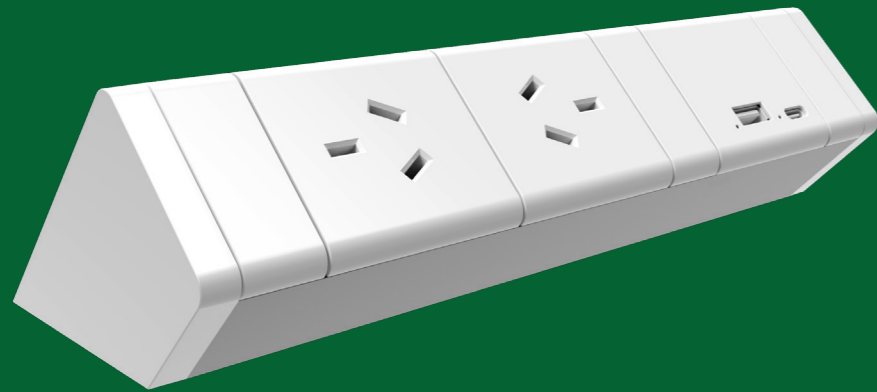

ATHENA

Above Desk Power Rail

ATHENA

Above Desk Power Rail

Our Athena Power Rails are stylish yet timelessly designed and have been part of the CMS range for over a decade while currently still holding it's place as our #1 selling power rail. It's the ideal solution to a clutter-free workspace while also offering easy access to power and charging technology

Colours Available

- Aluminum finish / White
- Aluminum finish / Black

Key Features

- » Standard configurations and made to order options are available
- » The standard Athena rail comes in a natural anodised finish with black or white end caps and sockets.
- » Athena comes with an easy above desk screw clamp to secure the power rail to back edge of desktop.

Quick-fit desk-clamps
Features self-fastening paddles for easy top-side mounting.

Helistand 15W Integrated Wireless Charger

Compatible with:

Inline USB Charging Modules.

Customised options available

For more information please contact your CMS sales representative to discuss made to order options.

Product Specifications

Power Only, Power + Data

AN02R0010D**	2x Rotated GPO, 1000mm TAG Lead, L3D Splitter & Desk Clamps	AN02R0210D**	2x Rotated GPO, 2x Data Provision, 1000mm TAG Lead, L3D Splitter & Desk Clamps
AN04R0310DK**	4x GPO (2 x Rotated), 3x Data Provision (2x 25mm Data Blank Tiles), 1000mm TAG Lead, L3D Splitter & Desk Clamps		