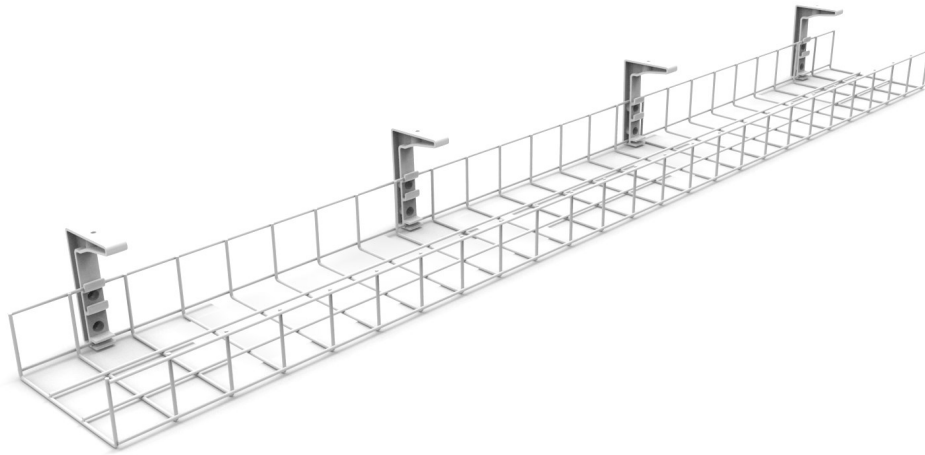

# WIRE GRID SUPER 150MM

Wire Grid Super is a 150mm wide cable management basket supplied with two vertical mounting brackets. The mounting brackets screw to the underside of the workstation or back into the modesty panel & allows the basket to ‘snap’ into the bracket. These baskets can also be cut to a custom length on site with the new plastic end caps available to tidy up the trimmed ends.

| ORDERING INFORMATION  |  |
|---|--|
| PART NO.  | DESCRIPTION  |
| WGS10950**  | Wire Grid Super 150mm single tier c/w 1 x Tray and 2 x Mounting Brackets - 950mm           |
| WGS11250**  | Wire Grid Super 150mm single tier c/w 1 x Tray and 2 x Mounting Brackets - 1250mm          |
| WGS11550**  | Wire Grid Super 150mm single tier c/w 1 x Tray and 2 x Mounting Brackets - 1550mm          |
| WWL2.20   | Grid mounting brackets for two tier 200mm- set of two. Supplied with all WGE2 part numbers |
| WWL1.10   | Mounting brackets for Single tier 100mm - set of two. Supplied with all WGE1 part numbers  |
| WGCB  | WG Series GPO clip x set of 2 (1 required for dual)  |
| WGCD  | WG Series data clip x 2 (to suit SW2000 series)  |
| WGC45DWT  | 45° Data tile (clips directly onto wire basket)  |
| PLEASE CALL US FOR THE MOST UP TO DATE SPECIFICATIONS AND PRICING |  |

*Notes:*

- \*\* Denotes colour: (SL) Silver, (WT) White, (BK) Black