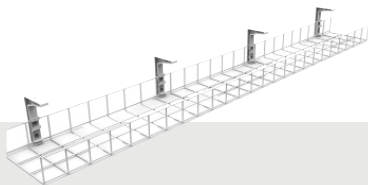

Wire Grid Series

Cable Baskets - Standard Bracket

Wire Grid series mounting brackets screw to the underside of the workstation and allow the basket to 'snap' into the bracket. These baskets can also be cut to a custom length on site.

Standard 50mm

Single Tier 50mm

Dual Tier 50mm

Back to Back

Extra 100mm

Single Tier 100mm

Dual Tier 100mm

Super 150mm

WWL2.20 Shown

WWL1.10 Shown

WWLT1.10 Shown

Product Details

Single Tier 50mm

WG10650**	1x Single Tier 50mm Wide Tray 2x Mounting Brackets - 650mm
WG10950**	1x Single Tier 50mm Wide Tray 2x Mounting Brackets - 950mm
WG11250**	1x Single Tier 50mm Wide Tray 2x Mounting Brackets - 1250mm
WG11550**	1x Single Tier 50mm Wide Tray 2x Mounting Brackets - 1550mm
WG11750**	1x Single Tier 50mm Wide Tray 2x Mounting Brackets - 1750mm

Dual Tier 50mm

WG20650**	2x Single Tier 50mm Wide Trays 2x Mounting Brackets - 650mm
WG20950**	2x Single Tier 50mm Wide Trays 2x Mounting Brackets - 950mm
WG21250**	2x Single Tier 50mm Wide Trays 2x Mounting Brackets - 1250mm
WG21550**	2x Single Tier 50mm Wide Trays 2x Mounting Brackets - 1550mm
WG21750**	2x Single Tier 50mm Wide Trays 2x Mounting Brackets - 1750mm