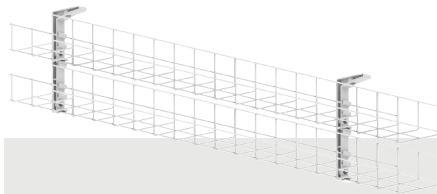

Wire Grid Series

Cable Baskets - Standard Bracket

Wire Grid series mounting brackets screw to the underside of the workstation and allow the basket to 'snap' into the bracket. These baskets can also be cut to a custom length on site.

Standard 50mm

Single Tier 50mm

Dual Tier 50mm

Back to Back

Extra 100mm

Single Tier 100mm

Dual Tier 100mm

Super 150mm

WWL2.20 Shown

WWL1.10 Shown

WWLT1.10 Shown

Product Details

Single Tier 50mm

WG10650**	1x Single Tier 50mm Wide Tray 2x Mounting Brackets - 650mm
WG10950**	1x Single Tier 50mm Wide Tray 2x Mounting Brackets - 950mm
WG11250**	1x Single Tier 50mm Wide Tray 2x Mounting Brackets - 1250mm
WG11550**	1x Single Tier 50mm Wide Tray 2x Mounting Brackets - 1550mm
WG11750**	1x Single Tier 50mm Wide Tray 2x Mounting Brackets - 1750mm

Dual Tier 50mm

WG20650**	2x Single Tier 50mm Wide Trays 2x Mounting Brackets - 650mm
WG20950**	2x Single Tier 50mm Wide Trays 2x Mounting Brackets - 950mm
WG21250**	2x Single Tier 50mm Wide Trays 2x Mounting Brackets - 1250mm
WG21550**	2x Single Tier 50mm Wide Trays 2x Mounting Brackets - 1550mm
WG21750**	2x Single Tier 50mm Wide Trays 2x Mounting Brackets - 1750mm