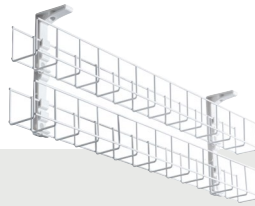

Wire Grid Series

Cable Baskets - Standard Bracket

Wire Grid series mounting brackets screw to the underside of the workstation and allow the basket to 'snap' into the bracket. These baskets can also be cut to a custom length on site.

Standard 50mm

Single Tier 50mm

Dual Tier 50mm

Back to Back

Extra 100mm

Single Tier 100mm

Dual Tier 100mm

Super 150mm

WWL2.20 Shown

WWL1.10 Shown

WWLT1.10 Shown

Product Details

Single Tier 50mm

WG10650**	1x Single Tier 50mm Wide Tray 2x Mounting Brackets - 650mm
WG10950**	1x Single Tier 50mm Wide Tray 2x Mounting Brackets - 950mm
WG11250**	1x Single Tier 50mm Wide Tray 2x Mounting Brackets - 1250mm
WG11550**	1x Single Tier 50mm Wide Tray 2x Mounting Brackets - 1550mm
WG11750**	1x Single Tier 50mm Wide Tray 2x Mounting Brackets - 1750mm

Back to Back 50mm

WGT20650**	2x Single Tier Trays (Back To Back) 2x Mounting Brackets - 650mm
WGT20950**	2x Single Tier Trays (Back To Back) 2x Mounting Brackets - 950mm
WGT21250**	2x Single Tier Trays (Back To Back) 2x Mounting Brackets - 1250mm
WGT21550**	2x Single Tier Trays (Back To Back) 2x Mounting Brackets - 1550mm
WGT21750**	2x Single Tier Trays (Back To Back) 2x Mounting Brackets - 1750mm