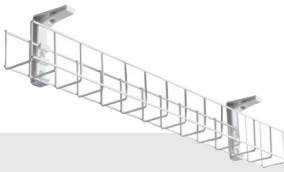

Wire Grid Series

Cable Baskets - Standard Bracket

Wire Grid series mounting brackets screw to the underside of the workstation and allow the basket to 'snap' into the bracket. These baskets can also be cut to a custom length on site.

Standard 50mm

Single Tier 50mm

Dual Tier 50mm

Back to Back

Extra 100mm

Single Tier 100mm

Dual Tier 100mm

Super 150mm

WWL2.20 Shown

WWL1.10 Shown

WWLT1.10 Shown

Product Details

Single Tier 50mm

WG10650**	1x Single Tier 50mm Wide Tray 2x Mounting Brackets - 650mm
WG10950**	1x Single Tier 50mm Wide Tray 2x Mounting Brackets - 950mm
WG11250**	1x Single Tier 50mm Wide Tray 2x Mounting Brackets - 1250mm
WG11550**	1x Single Tier 50mm Wide Tray 2x Mounting Brackets - 1550mm
WG11750**	1x Single Tier 50mm Wide Tray 2x Mounting Brackets - 1750mm