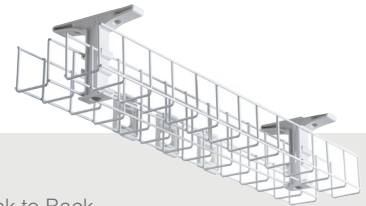

Wire Grid Series

Cable Baskets - Standard Bracket

Wire Grid series mounting brackets screw to the underside of the workstation and allow the basket to 'snap' into the bracket. These baskets can also be cut to a custom length on site.

Standard 50mm

Single Tier 50mm

Dual Tier 50mm

Back to Back

Extra 100mm

Single Tier 100mm

Dual Tier 100mm

Super 150mm

WWL2.20 Shown

WWL1.10 Shown

WWLT1.10 Shown

Product Details

Single Tier 50mm

WG10650**	1x Single Tier 50mm Wide Tray 2x Mounting Brackets - 650mm
WG10950**	1x Single Tier 50mm Wide Tray 2x Mounting Brackets - 950mm
WG11250**	1x Single Tier 50mm Wide Tray 2x Mounting Brackets - 1250mm
WG11550**	1x Single Tier 50mm Wide Tray 2x Mounting Brackets - 1550mm
WG11750**	1x Single Tier 50mm Wide Tray 2x Mounting Brackets - 1750mm