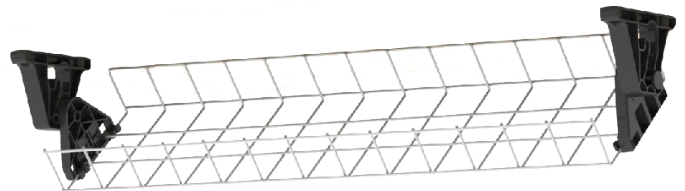

Wire Grid Series/Metal Tray

Easy Access Bracket

Our Easy Access Mounting Brackets have been designed to create that clutter-free work area. They can be used with our Wire Grid Extra & Wire Grid Super cable baskets along with our new Enclosed Metal Tray. Once the basket is locked in the up position, cables are tucked nicely away with the ability to pivot the basket or tray when access is required. The enclosed metal tray provides a dedicated cable management system for a clutter-free easy access environment.

Wire Grid Extra (100mm wide) & Super (150mm wide)

Enclosed Metal Tray

Mounting Brackets

» Under-Desk Fixing Bracket

» Basket/Tray Location Bracket

Colours Available

● Black ○ White

Key Features

- » Ability to pivot the basket/tray for ease of access.
- » Create that cable-less clutter-free workstation
- » Perfect for sit-to-stand desks where you do not want to see cables hanging under the table
- » Each bracket consist of 2 components including under-desk fixing bracket and basket location/pivot bracket.

Product Details

Single Tier 100mm

WGER650**	Single Tier c/w 1x Tray 100mm Wide and 2x Easy Access Mounting Brackets - 650mm
WGER950**	Single Tier c/w 1x Tray 100mm Wide and 2x Easy Access Mounting Brackets - 950mm
WGER1250**	Single Tier c/w 1x Tray 100mm Wide and 2x Easy Access Mounting Brackets - 1250mm