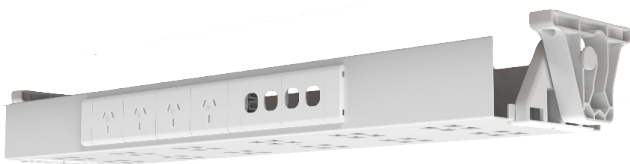

Enclosed Metal Tray

Mounting Brackets

» Under-Desk Fixing Bracket

» Basket/Tray Location Bracket

Colours Available

● Black ○ White

Key Features

- » Ability to pivot the basket/tray for ease of access.
- » Create that cable-less clutter-free workstation
- » Perfect for sit-to-stand desks where you do not want to see cables hanging under the table
- » Each bracket consist of 2 components including under-desk fixing bracket and basket location/pivot bracket.