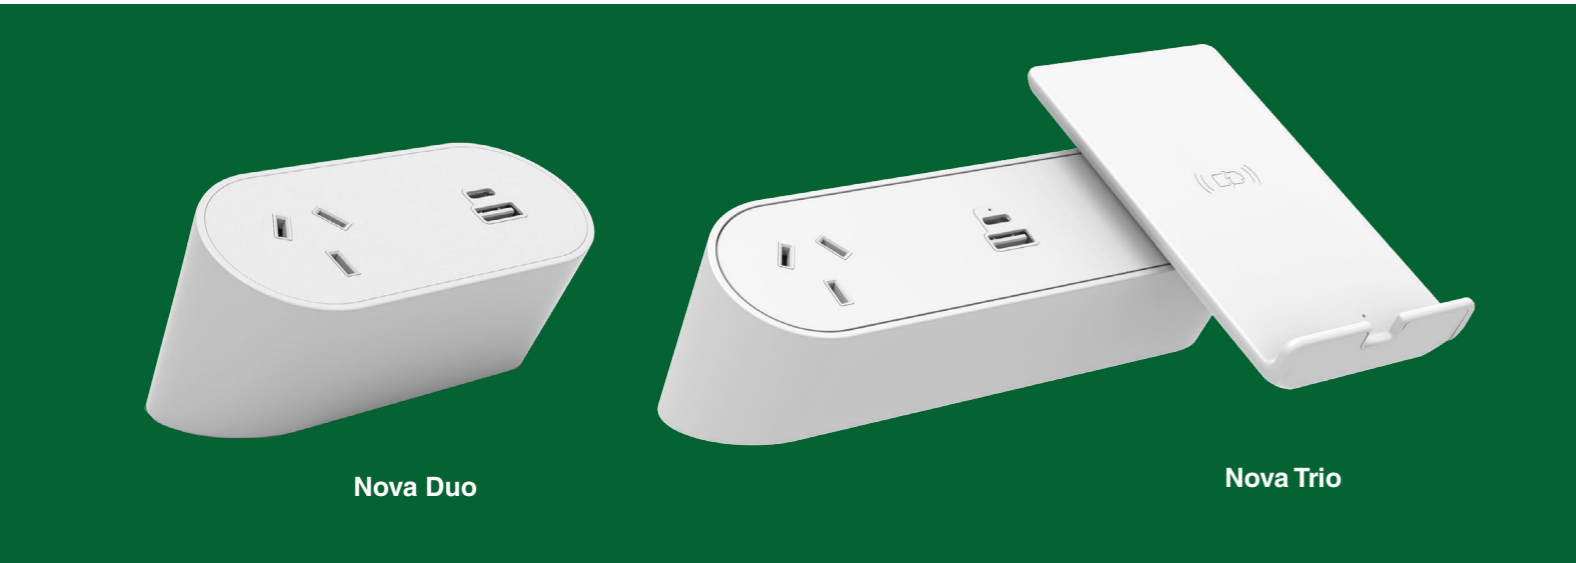

# NOVA

Above & Below Desk Power Rail Series

Nova Duo

Nova Trio

### Above & Below Desk Power Rail Series

With its sleek and elegant design, the Nova Power Rail Series provides a sophisticated solution for powering modern workspaces. Available in duo and trio configurations, the Nova provides personal power outlets, USB A/C fast charging ports and wireless charging, ensuring devices remained powered with ease and efficiency. Its versatile design allows for mounting either above the desk or below the desk, enabling flexibility in workspace setup.