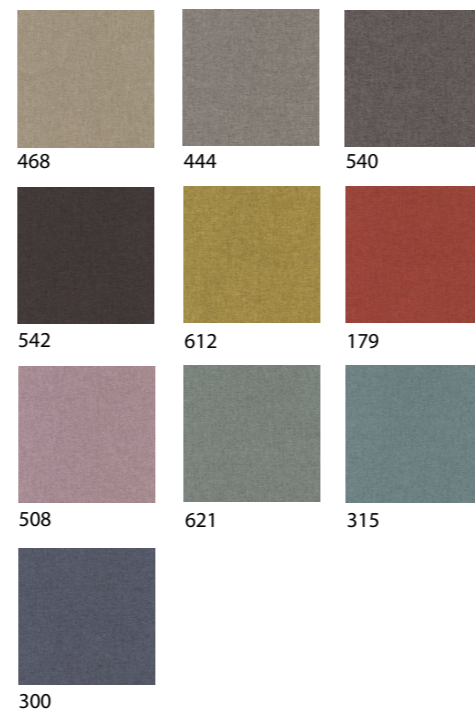

### Fabric Finish for Nova/Viva

Fabric Code	Part Code Preference	Lead Time
468	A - Vanilla	STOCKED
444	B - Smoke	STOCKED
540	C - Iron (formerly known as "Charcoal")	STOCKED
542	D - Charcoal (formerly known as "Black")	STOCKED
612	E - Citrus	CONTACT SALES FOR DETAILS
179	F - Papaya	CONTACT SALES FOR DETAILS
508	G - Blossom	CONTACT SALES FOR DETAILS
621	H - Foam	CONTACT SALES FOR DETAILS
315	I - Aqua	CONTACT SALES FOR DETAILS
300	J - Marine	CONTACT SALES FOR DETAILS

### Notes:

- Fabric code 540 is now referred to as Iron formerly known as Charcoal.
- Fabric code 542 is now referred to as Charcoal formerly known as Black.
- Fabric Codes to be added at the end of the code.