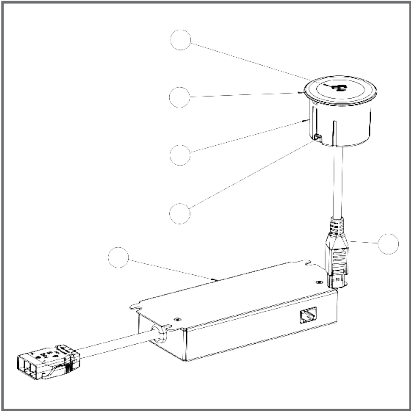

Echo Series

Below surface

100W USB-C Under-Desk Module

Accede

Executive

Soft Seating

100W USB-C Clip-in Bezel

Echo Series

Assembly Options

USB AC

Desk Mount Lead

Bezel Lead

Application Settings

Workstations

Meeting Rooms

Collaborative Spaces