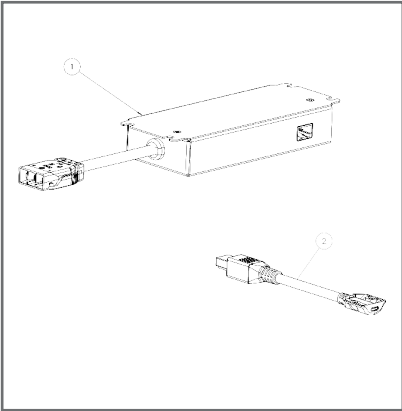

Desk Mount Lead