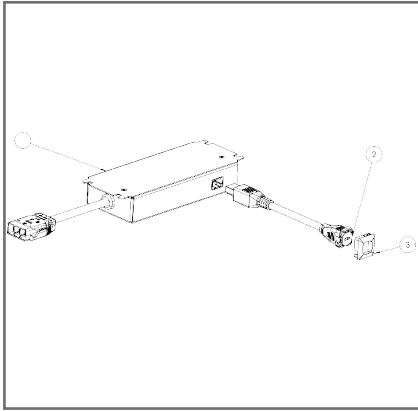

Assembly Options

Bezel Lead

Application Settings