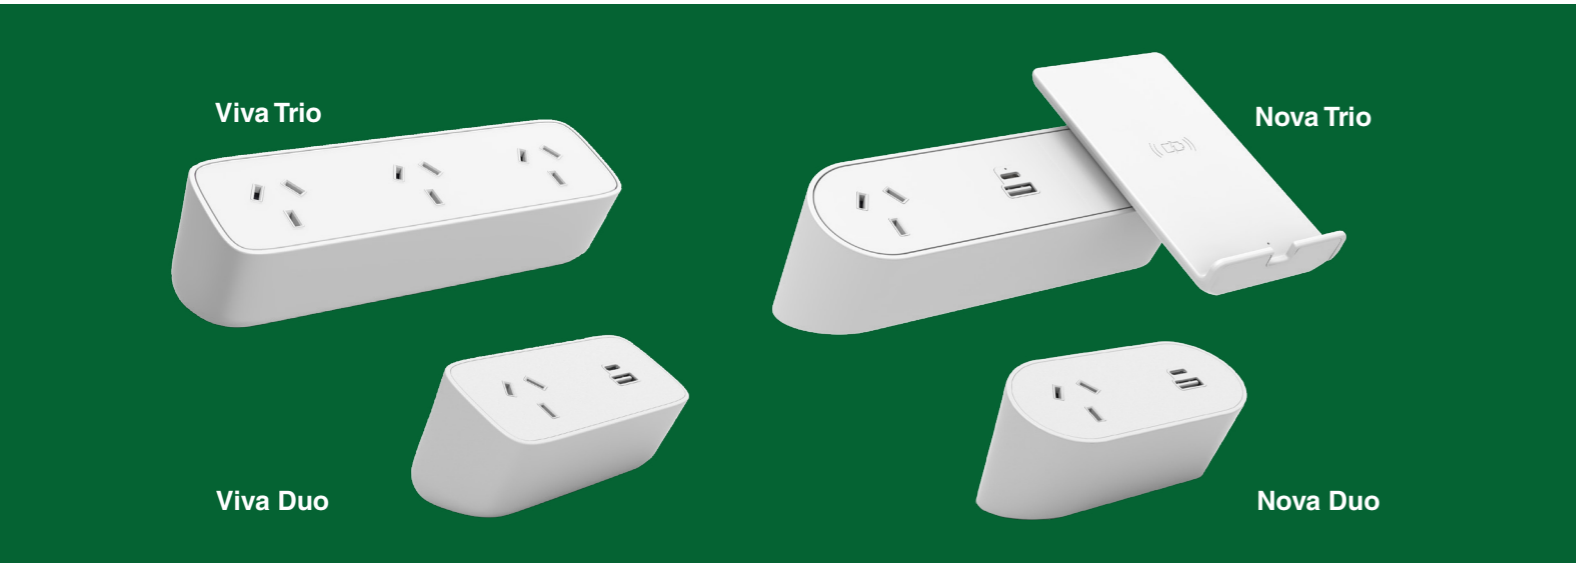

NOVA & VIVA

Above & Below Desk Power Rail Series

NOVA & VIVA

Above & Below Desk Power Rail Series

CMS Nova and Viva began as a blank sheet design, a passion project to re-invent personal access to power and technology above and below the desk.

Standard Colours Available

- White/Gloss
- Black/Gloss
- White/Matte
- Black/Matte

Key Features

Minimalist Design

- Sleek and Elegant Finish
- Blend your power rail with the environment through Fabric Wrap options

Product Details

Nova Duo Power Only

| | | | |
|--------------------|---|-------------------|-------------------------------------|
| NDSAAT10D** | 2x GPO, 1000mm Tag Lead With L3D Splitter | NDSAAI15** | 2x GPO, 1500mm Lead With 3-Pin Plug |
| NDZAAT10D** | 2x GPO, 1000mm TAG Lead With L3D Splitter - Under-Desk Mounting | | |

Nova Duo Power + USB Charging

| | | | |
|--------------------|---|------------------|---|
| NDSAUT10D** | 1x GPO, USB A/C PD Fast-Charge Module (30W Shared), 1000mm Tag Lead With L3D Splitter | NDSAU15** | 1x GPO, USB A/C PD Fast-Charge Module (30W Shared), 1500mm Lead With 3-Pin Plug |
| NDZAUT10D** | 1x GPO, USB A/C PD Fast-Charge Module (30W Shared), 1000mm TAG Lead With L3D Splitter - Under-Desk Mounting | | |