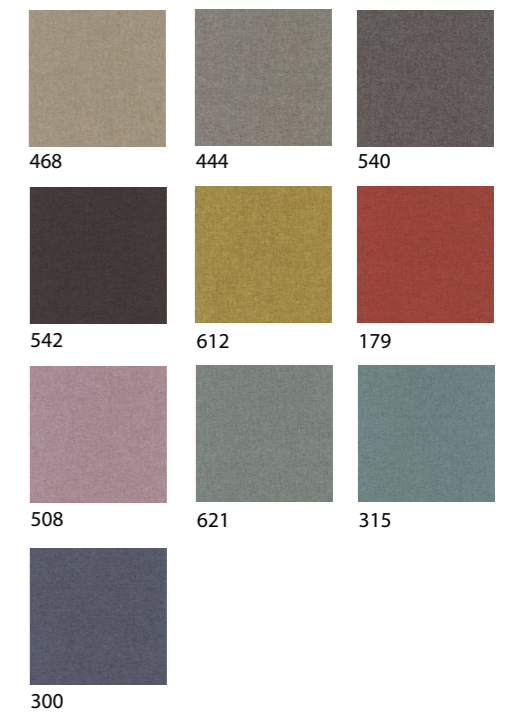

Fabric Finish for Nova/Viva

| Fabric Code | Part Code Preference | Lead Time |
|-------------|--|---------------------------|
| 468 | A - Vanilla | STOCKED |
| 444 | B - Smoke | STOCKED |
| 540 | C - Iron (formerly known as "Charcoal") | STOCKED |
| 542 | D - Charcoal (formerly known as "Black") | STOCKED |
| 612 | E - Citrus | CONTACT SALES FOR DETAILS |
| 179 | F - Papaya | CONTACT SALES FOR DETAILS |
| 508 | G - Blossom | CONTACT SALES FOR DETAILS |
| 621 | H - Foam | CONTACT SALES FORDETAILS |
| 315 | I - Aqua | CONTACT SALES FOR DETAILS |
| 300 | J - Marine | CONTACT SALES FOR DETAILS |

Notes:

- Fabric code 540 is now referred to as Iron formerly known as Charcoal
- Fabric code 542 is now referred to as Charcoal formerly known as Black
- Fabric Codes to be added at the end of the code.