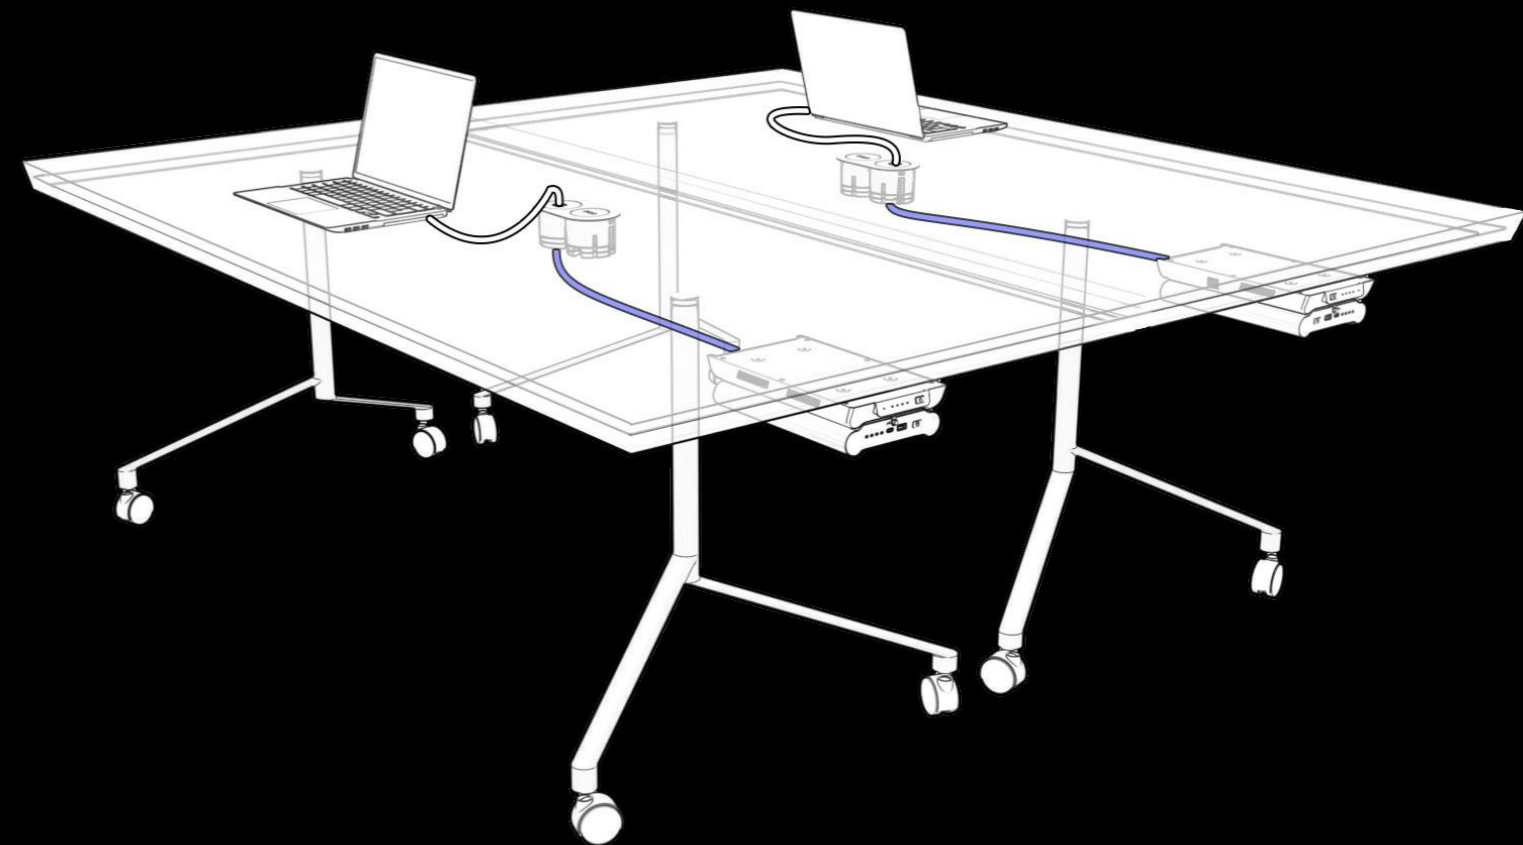

Powering Flexible Spaces

Freedom FR210 Series

Taking Portable Power to the Next Level

FR210 allows you to design flexible furniture to meet the demands for the future of work. It provides the solution to enable the supply of power anywhere, anytime, without the limitations of needing to core a floor and be tethered to electrical cables in floor boxes or grommets.

Whether you need power supply to training tables and desks on wheels to lounges, loose furniture and portable AV, FR210 provides the solutions to suit the demands of the future of work...Now!

Design the Space You Want

Flip/Training Tables

Multifunction Areas or Training Rooms require moveable flip tables that can be designed with maximum flexibility. The FR210 enables the added benefit of supplying portable power to these tables without the worry of running cables to power sockets or floor boxes which in turn helps you design the flexible furniture you've always wanted.

The Ability to Design any Flexible Space

Portable AV Stands

Create completely flexible and portable AV stands with our FR210 Flexible Power Solution. There is no need to find power to plug into, just clip in a battery pack and use your AV stand in any room.