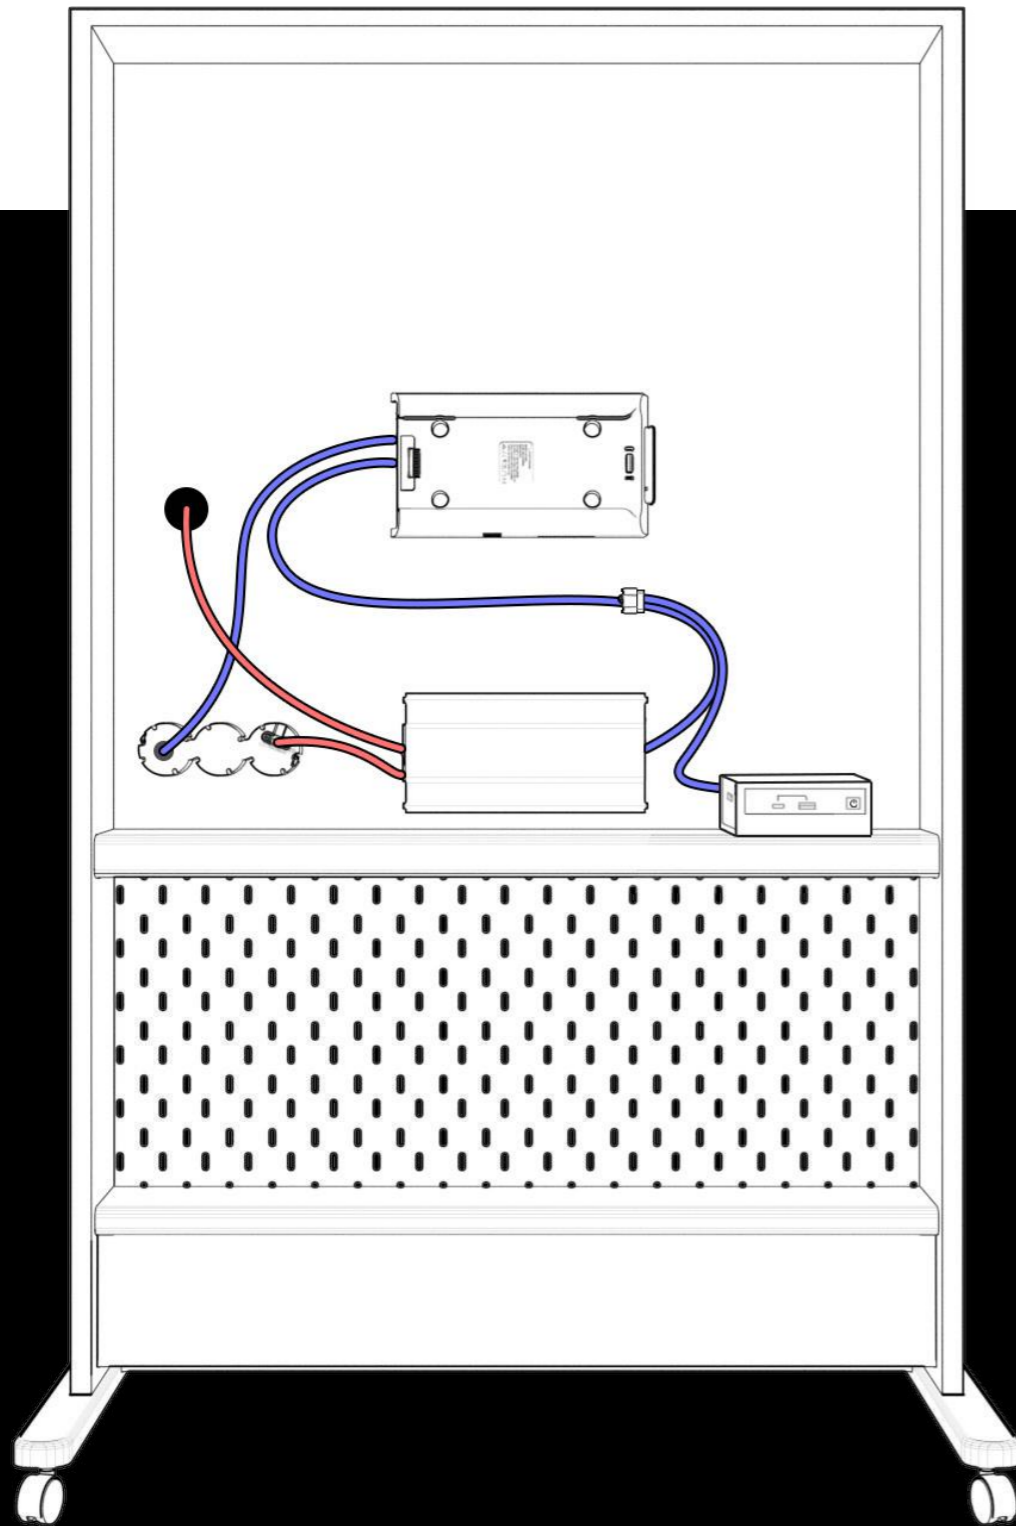

Powering Flexible Spaces

Freedom FR210 Series

Taking Portable Power to the Next Level

FR210 allows you to design flexible furniture to meet the demands for the future of work. It provides the solution to enable the supply of power anywhere, anytime, without the limitations of needing to core a floor and be tethered to electrical cables in floor boxes or grommets.

Flip/Training Tables

Multifunction Areas or Training Rooms require moveable flip tables that can be designed with maximum flexibility. The FR210 enables the added benefit of supplying portable power to these tables without the worry of running cables to power sockets or floor boxes which in turn helps you design the flexible furniture you've always wanted.

The Ability to Design any Flexible Space

Portable AV Stands

Create completely flexible and portable AV stands with our FR210 Flexible Power Solution. There is no need to find power to plug into, just clip in a battery pack and use your AV stand in any room.

Enable AV to Move with You

Build Your Agile Work Area

The FR210 Portable Series is the way of the future for flexible spaces with Power Complete Workstations. It provides the capability for fast charging of laptops and mobile devices to powering height-adjustable desks with monitors. Rather than having leads run from ceiling to workstations, the FR210 enables a cable-free environment.