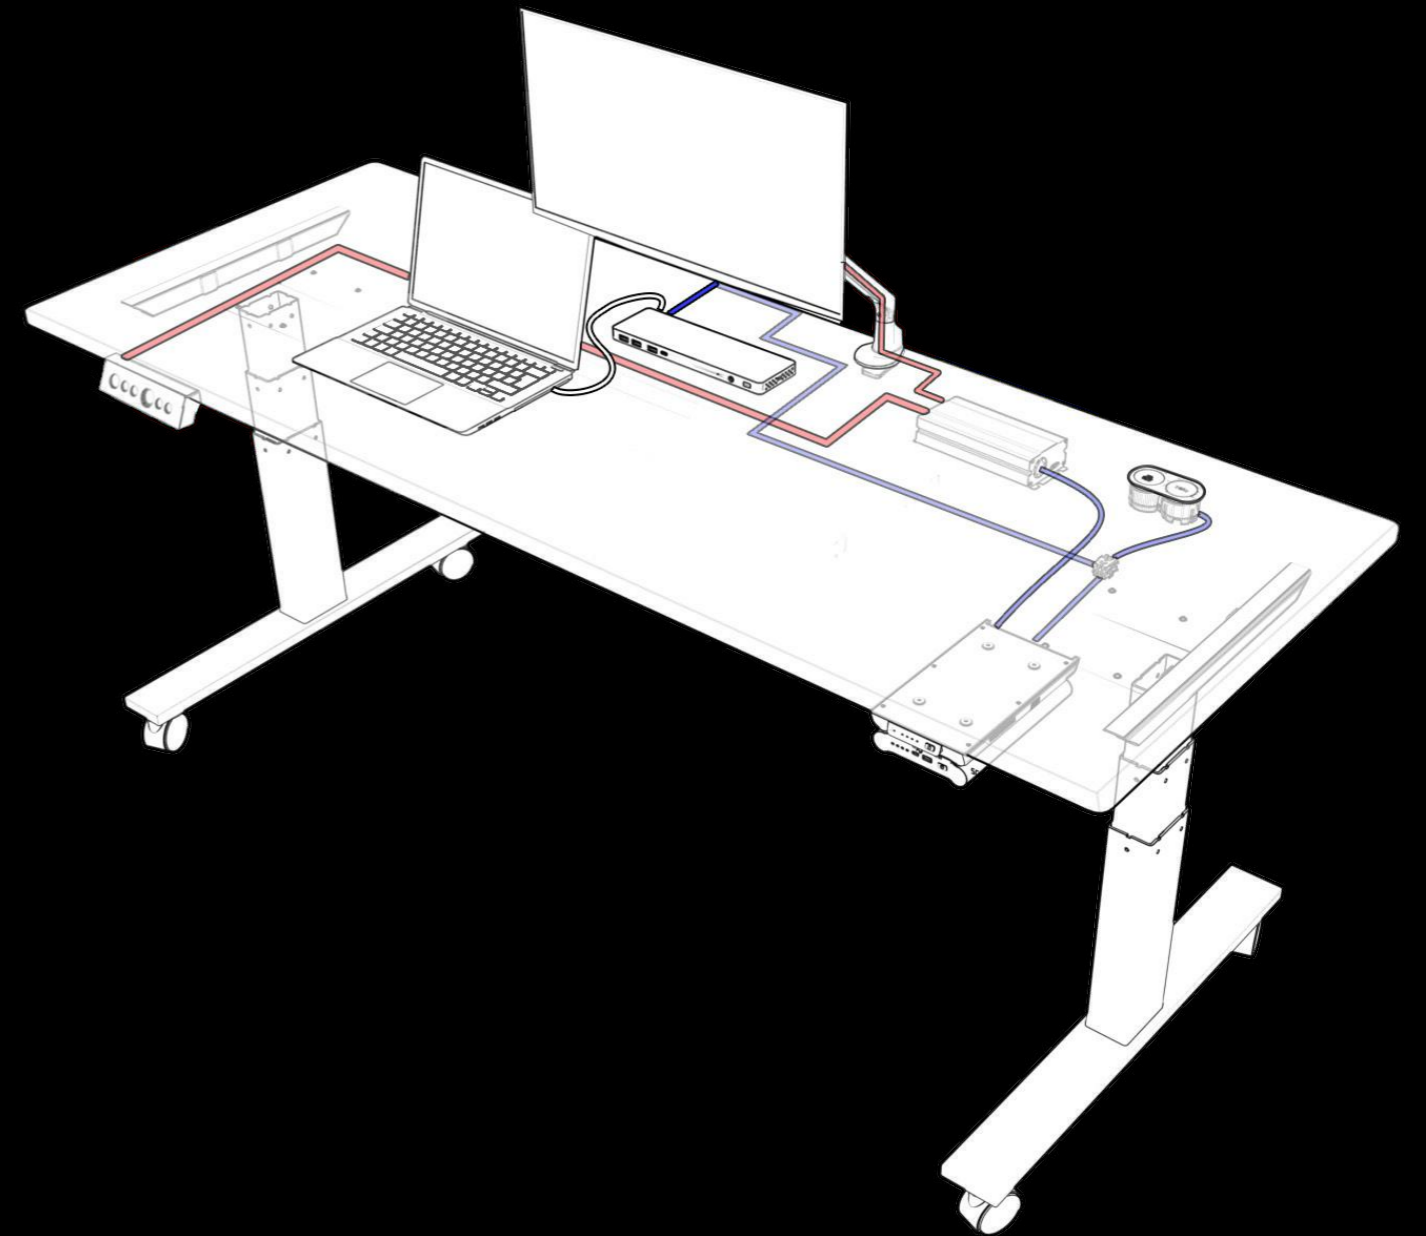

Powering Flexible Spaces

Freedom FR210 Series

Taking Portable Power to the Next Level

FR210 allows you to design flexible furniture to meet the demands for the future of work. It provides the solution to enable the supply of power anywhere, anytime, without the limitations of needing to core a floor and be tethered to electrical cables in floor boxes or grommets.

Flip/Training Tables

Multifunction Areas or Training Rooms require moveable flip tables that can be designed with maximum flexibility. The FR210 enables the added benefit of supplying portable power to these tables without the worry of running cables to power sockets or floor boxes which in turn helps you design the flexible furniture you've always wanted.

The Ability to Design any Flexible Space

Portable AV Stands

Create completely flexible and portable AV stands with our FR210 Flexible Power Solution. There is no need to find power to plug into, just clip in a battery pack and use your AV stand in any room.

Enable AV to Move with You

Build Your Agile Work Area

The FR210 Portable Series is the way of the future for flexible spaces with Power Complete Workstations. It provides the capability for fast charging of laptops and mobile devices to powering height-adjustable desks with monitors. Rather than having leads run from ceiling to workstations, the FR210 enables a cable-free environment.