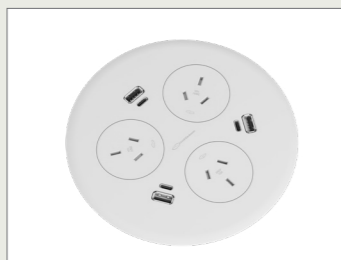

BLINKY

In-Desk Module

BLINKY

In-Desk Module

Blinky is specifically suited to shared, open and conferencing spaces. The circular module recesses into the surface providing 360° access to three shuttered GPOs with the option of 30W USB Type-C/A PD fast-charging for tablets, smartphones and even some laptops.

Colours Available

White Black

Key Features

- » Stylish design solution incorporating 3 GPOs and/or 3x 30W Type A/C USB PD fast-charging.
- » Outlets feature a push-fit shutter design preventing dust and grime build-up.
- » Available with either a 3-pin plug or softwiring TAG lead for daisy chaining.
- » Simple 135mm circular cut-out for fast installation.

3x Shuttered GPO

3x Shuttered GPO
3x USB A/C Fast Charge Modules

Product Details

BL03G15**	Blinky Module, 3x Shuttered GPO, 1500mm Lead With 10A 3-Pin Plug
BL03**	Blinky Module, 3x Shuttered GPO, 500mm TAG Lead For Softwiring
BL03U3AC3G15**	Blinky Module, 3x Shuttered GPO, 3x USB Type A/C Fast-Charge Modules (30W Shared), 1500mm lead with 10A 3-Pin Plug
BL03U3AC3**	Blinky Module, 3x Shuttered GPO, 3x USB Type A/C Fast-Charge Modules (30W shared), 500mm TAG Lead For Softwiring