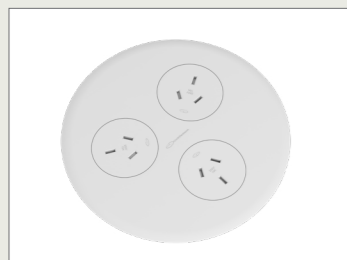

BLINKY

In-Desk Module

BLINKY

In-Desk Module

Blinky is specifically suited to shared, open and conferencing spaces. The circular module recesses into the surface providing 360° access to three shuttered GPOs with the option of 30W USB Type-C/A PD fast-charging for tablets, smartphones and even some laptops.

Colours Available

White Black

Key Features

- » Stylish design solution incorporating 3 GPOs and/or 3x 30W Type A/C USB PD fast-charging.
- » Outlets feature a push-fit shutter design preventing dust and grime build-up.
- » Available with either a 3-pin plug or softwiring TAG lead for daisy chaining.
- » Simple 135mm circular cut-out for fast installation.

3x Shuttered GPO

3x Shuttered GPO
3x USB A/C Fast Charge Modules

Product Details

BL03G15**	Blinky Module, 3x Shuttered GPO, 1500mm Lead With 10A 3-Pin Plug
BL03**	Blinky Module, 3x Shuttered GPO, 500mm TAG Lead For Softwiring
BL03U3AC3G15**	Blinky Module, 3x Shuttered GPO, 3x USB Type A/C Fast-Charge Modules (30W Shared), 1500mm lead with 10A 3-Pin Plug
BL03U3AC3**	Blinky Module, 3x Shuttered GPO, 3x USB Type A/C Fast-Charge Modules (30W shared), 500mm TAG Lead For Softwiring