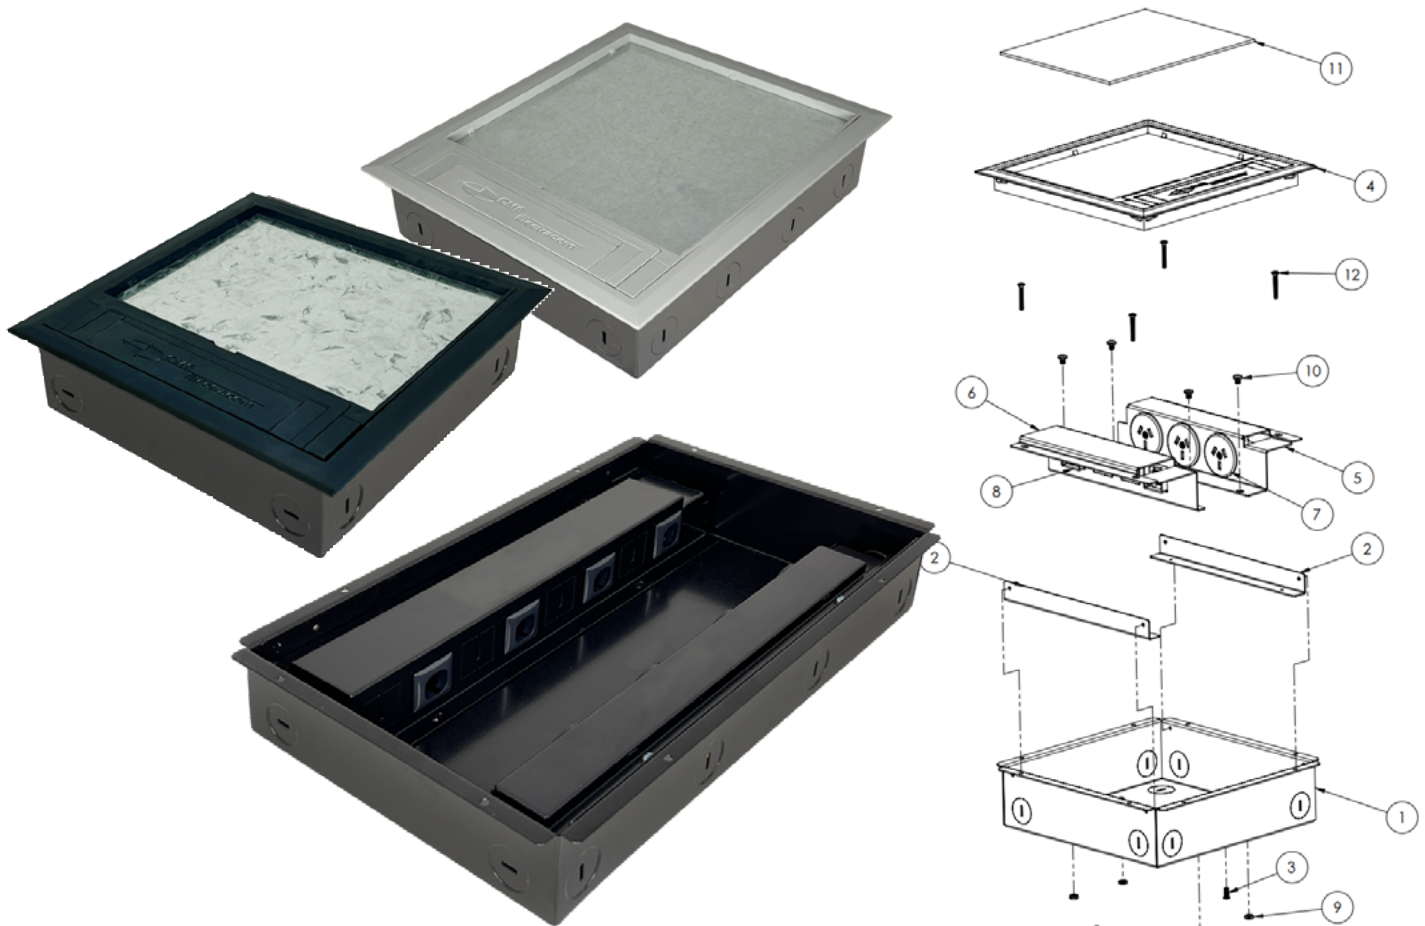

## Low-Profile Floor Box (60mm Deep)

The CMS Apollo Floor box has been designed for maximum flexibility to suit client requirements, with standard off the shelf component catering for most applications. Incorporated in the lid is an easy grab lifting handle and an oversized cable exit cap. The oversize exit cap ensures all cords exiting are contained within.

A bevelled edge carpet frame and 7mm carpet recessed lid are moulded in hard wearing, high impact poly carbonate / ABS blend polyimide with a 2.5mm galvanised steel plate fitted into the lid makes this one of the toughest boxes yet. The carcass and mounting plate are constructed from powder coated steel producing a long lasting robust unit. Multi directional lid comes as standard in soft grey with other colours available on request (MOQ apply). Behind our communication mounting plates is a 50mm cavity catering for popular AV and communication requirements.

### Key Features

- » Available in 2, 3 and 4 compartment options
- » Extra large cable exit flap
- » Easy grab lifting handle
- » Multiple cable entry points
- » Increased capacity for AV & Data
- » 50mm deep data cable cavity

## Apollo FB Floor Boxes - Complete Series

2/4/6 Plate Floor boxes, complete with lid, undercarriage and accessory plates

<b>FB2602P4D**</b>	<p><b>2-Compartment Floorbox</b> - Complete with Plastic Recessed Lid + Accessory Undercarriage Box Cut-Out Size (210 x 210 x 60mm)</p> <p>Includes: FBP2602 (2 Auto Switched GPO's) + FBD2604 (4 Data)</p>
<b>FB3604P5D**</b>	<p><b>3-Compartment Floorbox</b> - Complete with Plastic Recessed Lid + Accessory Undercarriage Box Cut-Out Size (261 x 210 x 60mm)</p> <p>Includes: FBP3604 (4 Auto Switched GPO's) + FBD3605 (5 Data)</p>
<b>FB4604P4D**</b>	<p><b>4-Compartment Floorbox</b> - Complete with Plastic Recessed Lid + Accessory Undercarriage Box Cut-Out Size (345 x 225 x 60mm)</p> <p>Includes: FBP4604 (4 Auto Switched GPO's) + FBD4604 (4 Data)</p>