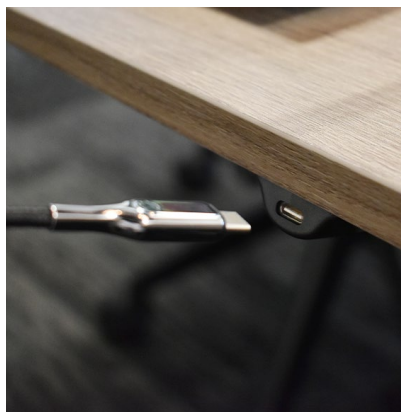

Meeting Room