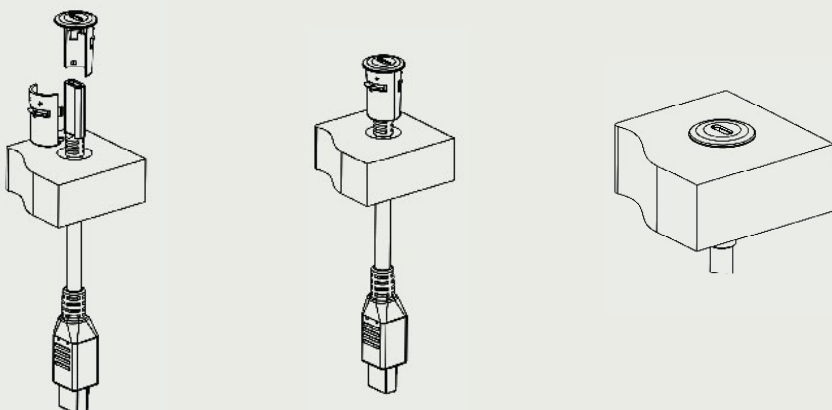

ATOM MINI

Compact Fast Charging USB-C Module

ATOM MINI

In-Desk & Under-Desk

Atom Mini delivers up to 140W of USB-C Fast Charging in a minimalistic housing, designed to integrate seamlessly into workstations, collaborative and shared areas.

It features a simple design allowing installers to easily install it onsite or pre-delivery. Atom Mini is specialised to be used with our 30W, 65W, 100W, 118W and 140W Inline USB Modules, which would be installed underneath the desk, connected to our softwiring.

Colours Available

White Black

Key Features

- Provides up to 140W USB-C Fast Charging
- Can be installed in multiple areas including Workstations, Collaboration and Shared Spaces
- Small 19mm Installation hole from above the desk
- Perfect solution for providing high powered USB-C output while keeping the work area clutter free