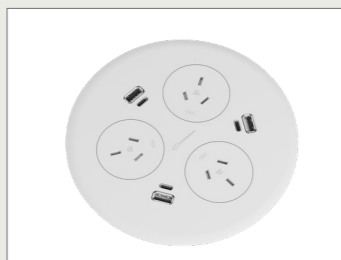

3x Shuttered GPO
3x USB A/C Fast Charge Modules

Product Details

	BL0310D**	Blinky 3 shuttered GPOs, 1000mm TAG lead
	BL03G15**	Blinky 3 shuttered GPOs, 1500mm lead with 10A 3-pin plug
	BL03U3AC310D**	Blinky 3 shuttered GPOs, 3 x USB A/C fast-charge modules (30W shared), 1000mm TAG lead for softwiring
	BL03U3AC3G15**	Blinky 3 shuttered GPOs, 3 x USB A/C fast-charge modules (30W shared), 1500mm lead with 10A 3-pin plug

Notes:

- **Denotes Socket Colour: Black (BK), White (WT)
- For use with IT equipment only
- Use of cleaning agents: Please ensure cleaning agents are compatible for use on moulded polycarbonate surfaces. Should any sign of degradation, cracking or discolouration be present or occur, immediately discontinue the use of the cleaning agent.