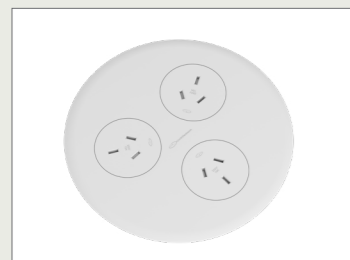

## In-Desk Module

Blinky is specifically suited to shared, open and conferencing spaces. The circular module recesses into the surface providing 360° access to three shuttered GPOs with the option of 30W USB Type A/C PD fast-charging for tablets, smartphones and even some laptops.

### Colours Available

○ White ● Black

### Key Features

- » Stylish design solution incorporating 3 GPOs and/or 3x 30W Type A/C USB PD fast-charging.
- » Outlets feature a push-fit shutter design preventing dust and grime build-up.
- » Available with either a 3-pin plug or softwiring TAG lead for daisy chaining.
- » Simple 135mm circular cut-out for fast installation.