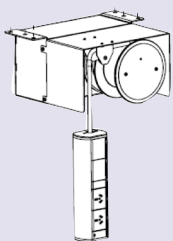

ELEVATE AUTO

Retractable Power From The Ceiling

ELEVATE AUTO

Retractable Power For Agile Workspaces

Elevate is the latest wiring + power solution by CMS - a retracting power module summoned easily via remote. Elevate delivers convenient access to power and USB charging into spaces subject to changing configuration, and simply retracts into the ceiling when not required.

Colours Available

- WT - Polished Body, White outlets/endcaps
- WWT - White powder-coated body, white outlets/end-caps
- BK - Polished Body, Black outlets/endcaps
- BBK - Black powder-coated body, black outlets/endcaps
- AWT - White housing, White extrusion, White outlets/end-caps

Key Features

- » Customised configurations available with softwired power and USB charging services.
- » ELNC series features a ceiling flange designed for t-bar or gyprock ceiling application.
- » ELN series designed for exposed ceiling application.