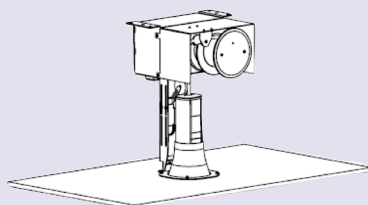

ELEVATE AUTO

Retractable Power From The Ceiling

ELEVATE AUTO

Retractable Power For Agile Workspaces

Elevate is the latest wiring + power solution by CMS - a retracting power module summoned easily via remote. Elevate delivers convenient access to power and USB charging into spaces subject to changing configuration, and simply retracts into the ceiling when not required.

Colours Available

- WT - Polished Body, White outlets/endcaps
- WWT - White powder-coated body, white outlets/end-caps
- BK - Polished Body, Black outlets/endcaps
- BBK - Black powder-coated body, black outlets/endcaps
- AWT - White housing, White extrusion, White outlets/end-caps

Key Features

- » Customised configurations available with softwired power and USB charging services.
- » ELNC series features a ceiling flange designed for t-bar or gyprock ceiling application.
- » ELN series designed for exposed ceiling application.

ELN02**

ELNC02**

Product Specifications

Cable Length	Standard Length 3000mm (Up to 10,000mm cable length available upon request, made to order item)
Total Unit Weight	8kgs
Max Load Weight	1-3kgs
Dimensions	H159.6 x W332.6 x L111.2mm (Including Mounting Flanges)
Accessories	11.8m Lead With 3-Pin Plug