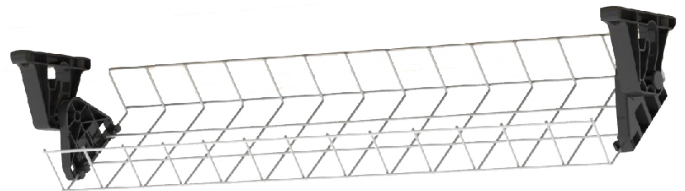

Wire Grid Series/Enclosed Tray

Easy Access Bracket

Our Easy Access Mounting Brackets have been designed to create that clutter-free work area. They can be used with our Wire Grid Extra & Wire Grid Super cable baskets along with our new Enclosed Tray. Once the basket is locked in the up position, cables are tucked nicely away with the ability to pivot the basket or tray when access is required. The enclosed metal tray provides a dedicated cable management system for a clutter-free easy access environment.

Wire Grid Extra (100mm wide) & Super (150mm wide)

Enclosed Tray

Mounting Brackets

» Under-Desk Fixing Bracket

» Basket/Tray Location Bracket

Colours Available

● Black ○ White

Key Features

- » Ability to pivot the basket/tray for ease of access.
- » Create that cable-less clutter-free workstation
- » Perfect for sit-to-stand desks where you do not want to see cables hanging under the table
- » Each bracket consist of 2 components including under-desk fixing bracket and basket location/pivot bracket.

Product Details

Single Tier 100mm

WGER650**	Single Tier c/w 1x Tray 100mm Wide and 2x Easy Access Mounting Brackets - 650mm
WGER950**	Single Tier c/w 1x Tray 100mm Wide and 2x Easy Access Mounting Brackets - 950mm
WGER1250**	Single Tier c/w 1x Tray 100mm Wide and 2x Easy Access Mounting Brackets - 1250mm