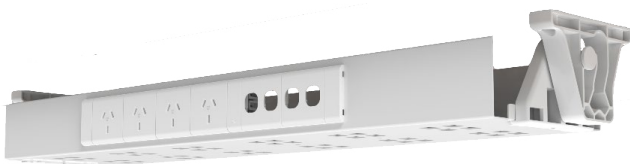

Wire Grid Series/Enclosed Tray

Easy Access Bracket

Our Easy Access Mounting Brackets have been designed to create that clutter-free work area. They can be used with our Wire Grid Extra & Wire Grid Super cable baskets along with our new Enclosed Tray. Once the basket is locked in the up position, cables are tucked nicely away with the ability to pivot the basket or tray when access is required. The enclosed metal tray provides a dedicated cable management system for a clutter-free easy access environment.

Wire Grid Extra (100mm wide) & Super (150mm wide)

Enclosed Tray

Mounting Brackets

» Under-Desk Fixing Bracket

» Basket/Tray Location Bracket

Colours Available

● Black ○ White

Key Features

- » Ability to pivot the basket/tray for ease of access.
- » Create that cable-less clutter-free workstation
- » Perfect for sit-to-stand desks where you do not want to see cables hanging under the table
- » Each bracket consist of 2 components including under-desk fixing bracket and basket location/pivot bracket.

Product Details

Single Tier 100mm

WGER650**	Single Tier c/w 1x Tray 100mm Wide and 2x Easy Access Mounting Brackets - 650mm
WGER950**	Single Tier c/w 1x Tray 100mm Wide and 2x Easy Access Mounting Brackets - 950mm
WGER1250**	Single Tier c/w 1x Tray 100mm Wide and 2x Easy Access Mounting Brackets - 1250mm