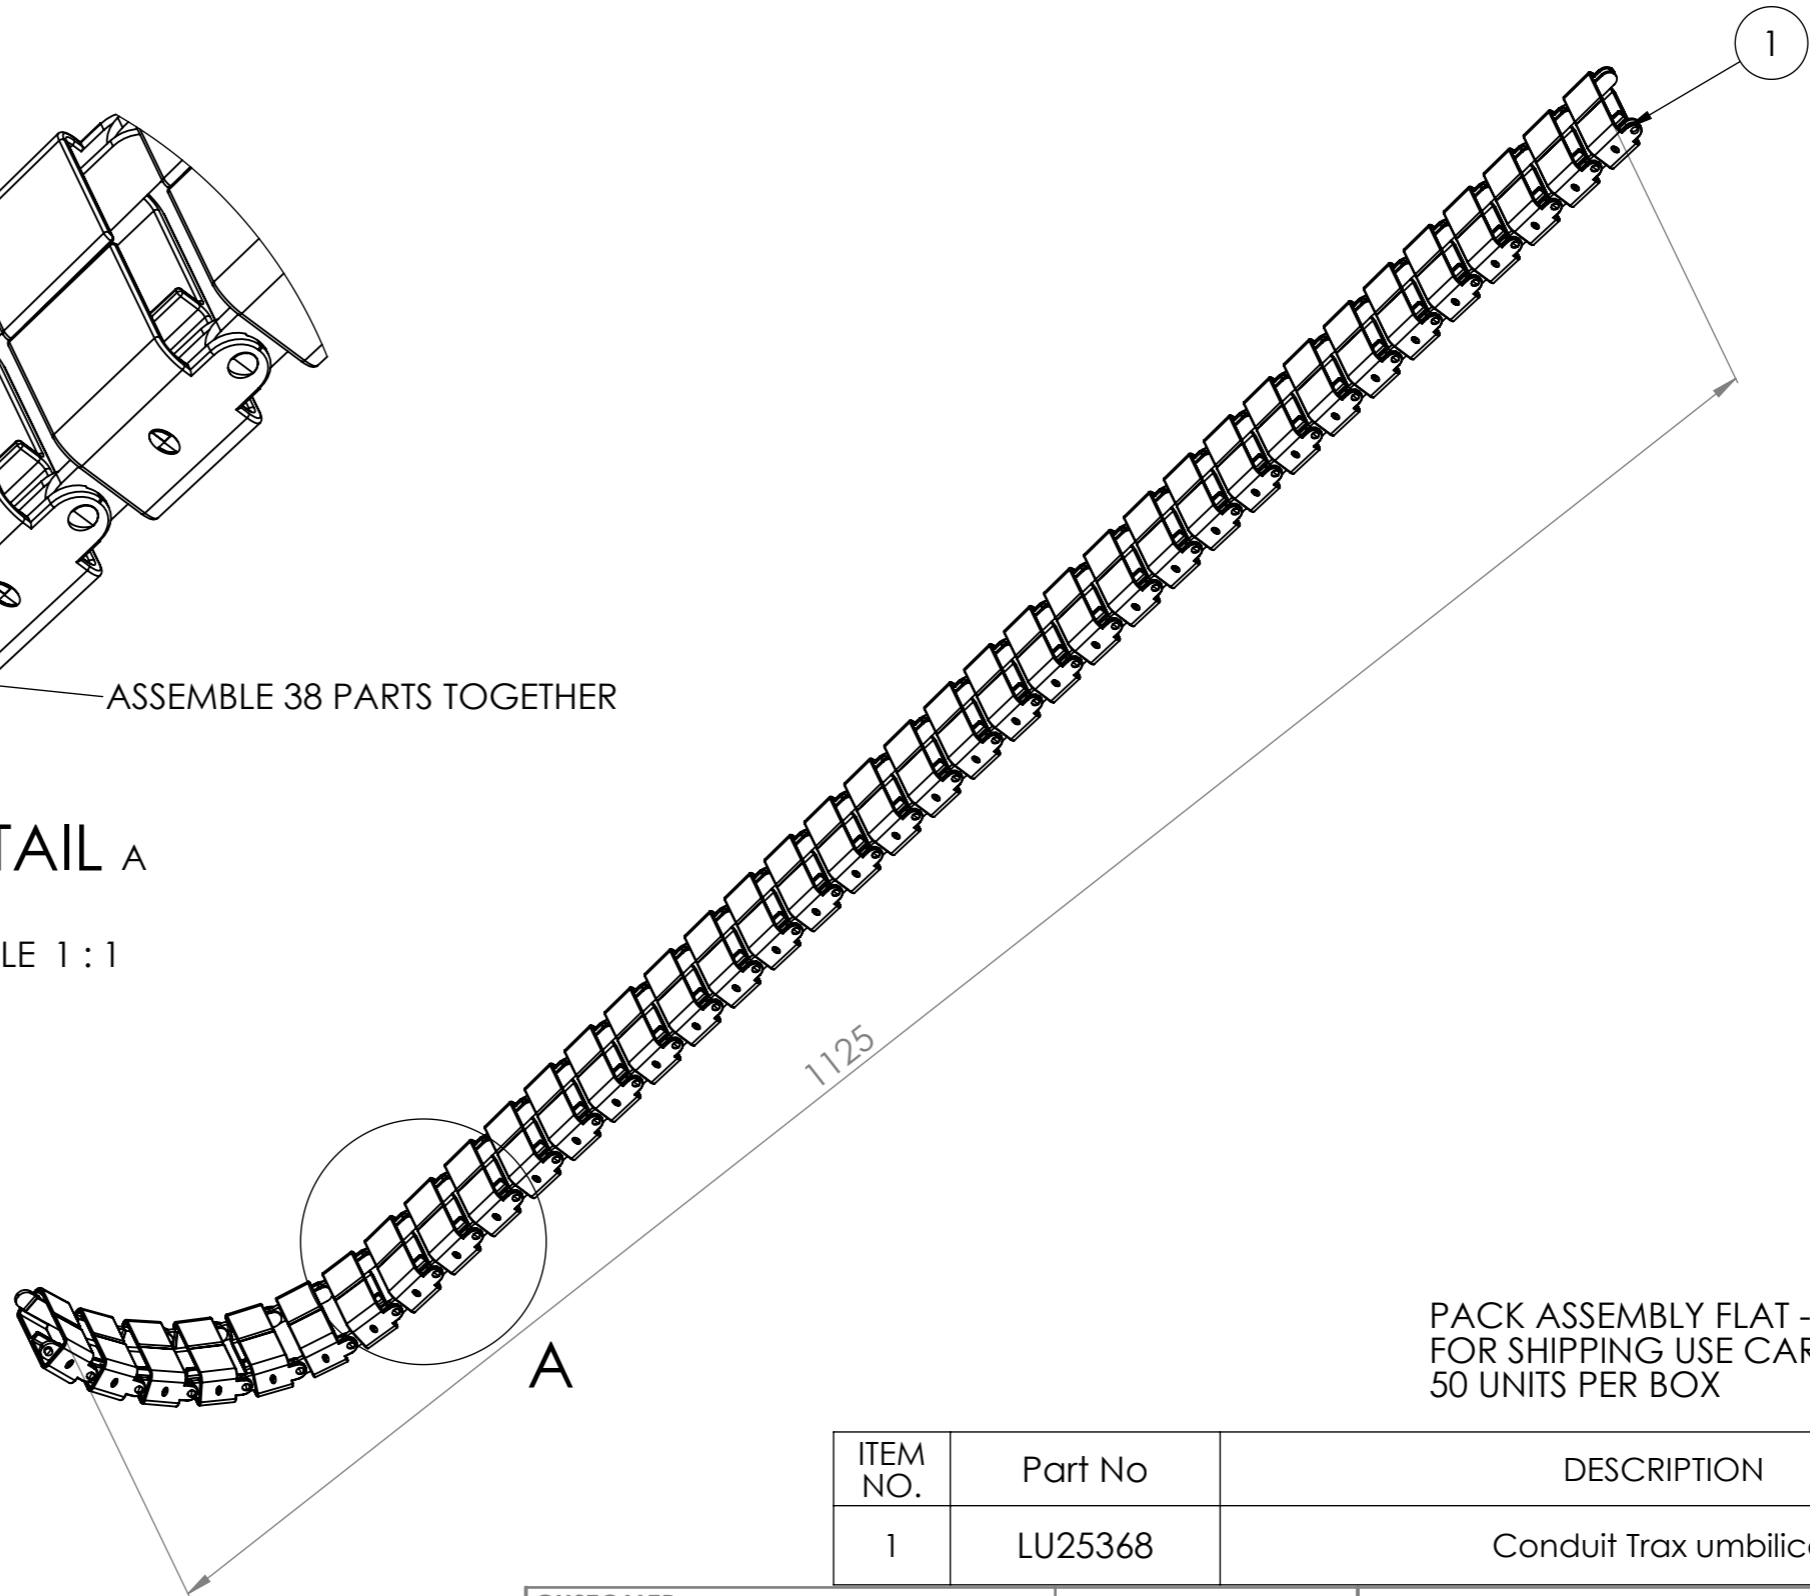

DETAIL A

SCALE 1:1

PACK ASSEMBLY FLAT -PACK IN PLASTIC BAG  
FOR SHIPPING USE CARTON  
50 UNITS PER BOX

ITEM NO.	Part No	DESCRIPTION	QTY.
1	LU25368	Conduit Trax umbilical	38

<b>CUSTOMER SIGNATURE:</b>	<b>TOLERANCES UNLESS OTHERWISE STATED:</b>  X ±0.5 X.X ±0.2 X.XX ±0.1 X.XXX ±0.05 ANG ±0.5°
<b>MATERIAL:</b> PP	
<b>FINISH:</b> TEXTURED	
<b>COLOUR:</b> AS SPECIFIED	
<small>THIS DRAWING &amp; ASSOCIATED CAD FILES ARE ISSUED IN THE STRICTEST CONFIDENCE AND ARE ONLY TO BE USED IN THE COMMERCIAL INTERESTS OF CMS ELECTRACOM PTY LTD</small>	
<small>DRAWN IN mm TO AS1100 DO NOT SCALE</small> 	

**CMS Electracom** COPYRIGHT © 2015

**TITLE:**  
CONDUIT TRAX UMBILICAL ASSEMBLY

**DRAWING:**  
LU27578

**SCALE:** 1:5

**REV:**  
1

**A3**

SHEET 1 OF 1

REV	DESCRIPTION	DATE	DRWN	APPV
1	RELEASED FOR MANUFACTURING	21/09/2018	AP	
<small>REVISIONS</small>				