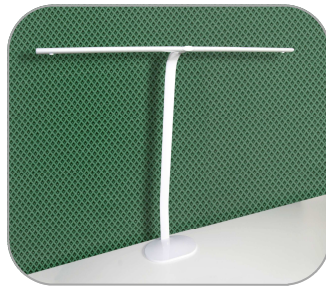

LIBELLE TASK LIGHTING

LB001 Shown

The stylish Libelle LED task lighting range is designed from light-weight aluminium. The Libelle task light provides soft and uniform LED light distribution with low total power consumption for energy efficiencies. Libelle features a variety of configurations to ensure a seamless integration onto the workstation, providing a soft uniform light distribution.

SPECIFICATIONS INCLUDE:

- Life: 50,000 hours (L70)
- 90° Swivel head (Available on some models)
- 4 Level dimmer control
- Light output up to 560 lux (including ambient light)
- Colour temperature of 4000k (CCT)
- Power consumption 11 watts
- Working height 600mm
- High CRI of 80 for accurate, vibrant display
- NATA Certified IES Photometric data available
- Black or white finishes (other colours on request)
- 3 year warranty

LB002 Shown

LB003 Shown

Slat wall mounting

Desk clamp

INFORMATION	
PART NO.	DESCRIPTION
LB001**	Libelle task light swivel head, c/w weighted base
LB002**	Libelle task light right angle, c/w weighted base
LB003**	Libelle task light dual wing, c/w weighted base
LB004**	Libelle task light magnetic, c/w weighted base
LB005**	Libelle task light telescopic, c/w weighted base
LB006**	Libelle task light swivel head, c/w desk clamp