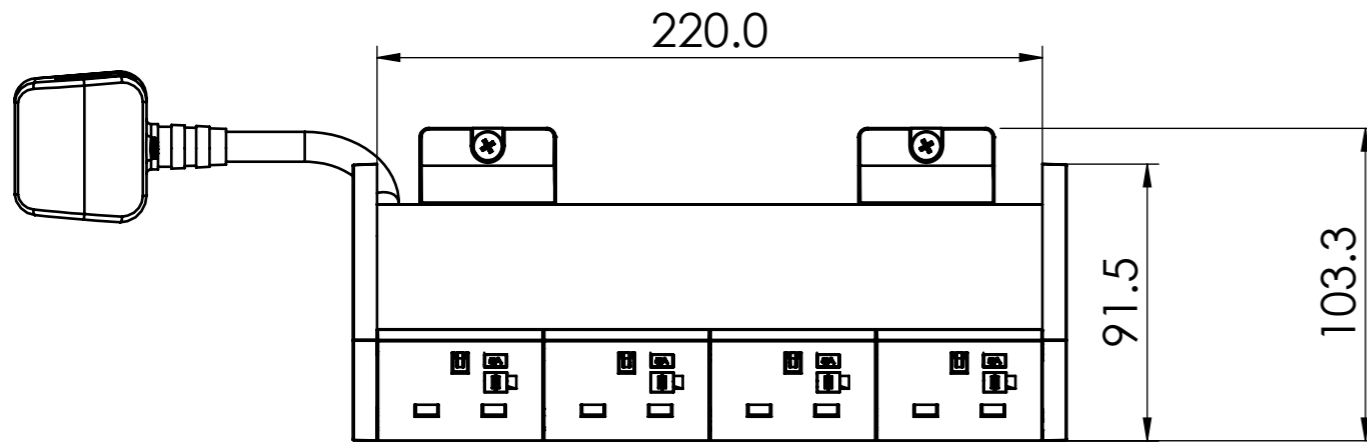

NOTE:

CABLE TYPE: 3 CORE x 1.5mm²
 DESCRIPTION: BRITISH 13A PLUG LEAD
 COLOUR: WHITE OR BLACK
 (REFER TO PURCHASE ORDER)

PART NUMBER: UA2Q410/2****

CUSTOMER SIGNATURE:		TOLERANCES UNLESS OTHERWISE STATED: X ±0.5 X.X ±0.2 X.XX ±0.1 X.XXX ±0.05 ANG ±0.5°	 CMS Electracom		COPYRIGHT © 2015	
MATERIAL: PLASTIC / ALUMINIUM			TITLE:			
FINISH: FINE EDM / ANODISED (POWDERCOAT)			ATHENA 2 WITH 4 GPO			
COLOUR: REFER TABLE			DRAWING: LU37286		REV: 1	A3
THIS DRAWING & ASSOCIATED CAD FILES ARE ISSUED IN THE STRICTEST CONFIDENCE AND ARE ONLY TO BE USED IN THE COMMERCIAL INTERESTS OF CMS ELECTRACOM PTY LTD		DRAWN IN mm TO AS1100 DO NOT SCALE		SCALE 1:2	SHEET 1 OF 2	