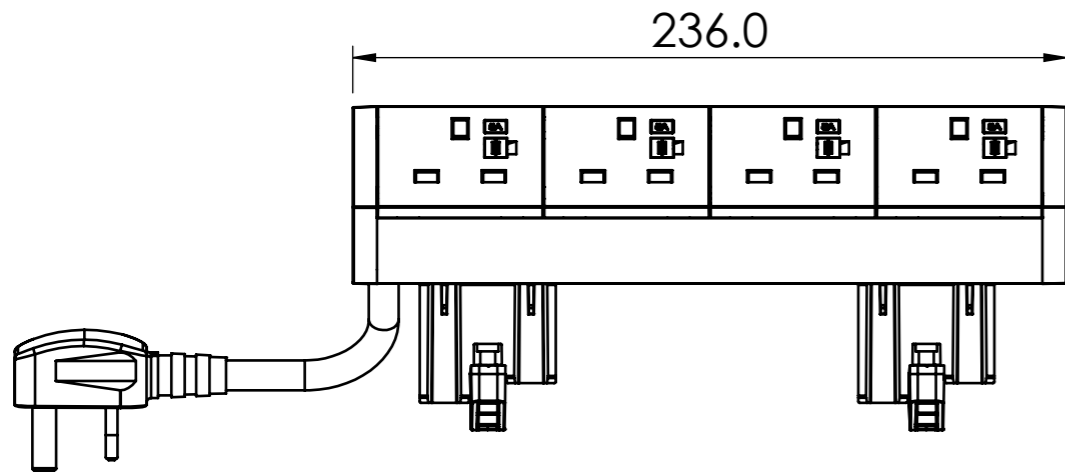

NOTE:

CABLE TYPE: 3 CORE x 1.5mm²
 DESCRIPTION: BRITISH 13A PLUG LEAD
 COLOUR: WHITE OR BLACK
 (REFER TO PURCHASE ORDER)

PART NUMBER: UA2Q410/2****

CUSTOMER SIGNATURE:		TOLERANCES UNLESS OTHERWISE STATED: X ±0.5 X.X ±0.2 X.XX ±0.1 X.XXX ±0.05 ANG ±0.5°	 CMS Electracom		COPYRIGHT © 2015	
MATERIAL: PLASTIC / ALUMINIUM			TITLE:			
FINISH: FINE EDM / ANODISED (POWDERCOAT)			ATHENA 2 WITH 4 GPO			
COLOUR: REFER TABLE			DRAWING: LU37286		REV: 1	A3
THIS DRAWING & ASSOCIATED CAD FILES ARE ISSUED IN THE STRICTEST CONFIDENCE AND ARE ONLY TO BE USED IN THE COMMERCIAL INTERESTS OF CMS ELECTRACOM PTY LTD		DRAWN IN mm TO AS1100 DO NOT SCALE		SCALE 1:2	SHEET 1 OF 2	