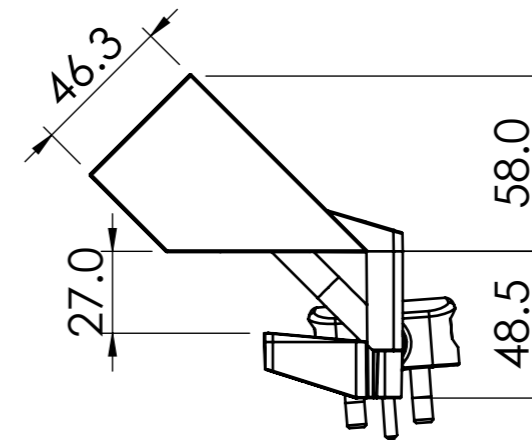

NOTE:

CABLE TYPE: 3 CORE x 1.5mm²
 DESCRIPTION: BRITISH 13A PLUG LEAD
 COLOUR: WHITE OR BLACK
 (REFER TO PURCHASE ORDER)

PART NUMBER: UA2Q410/2****

CUSTOMER SIGNATURE:		TOLERANCES UNLESS OTHERWISE STATED: X ±0.5 X.X ±0.2 X.XX ±0.1 X.XXX ±0.05 ANG ±0.5°	 CMS Electracom		COPYRIGHT © 2015	
MATERIAL: PLASTIC / ALUMINIUM			TITLE:			
FINISH: FINE EDM / ANODISED (POWDERCOAT)			ATHENA 2 WITH 4 GPO			
COLOUR: REFER TABLE			DRAWING: LU37286		REV: 1	A3
THIS DRAWING & ASSOCIATED CAD FILES ARE ISSUED IN THE STRICTEST CONFIDENCE AND ARE ONLY TO BE USED IN THE COMMERCIAL INTERESTS OF CMS ELECTRACOM PTY LTD		DRAWN IN mm TO AS1100 DO NOT SCALE		SCALE 1:2	SHEET 1 OF 2	