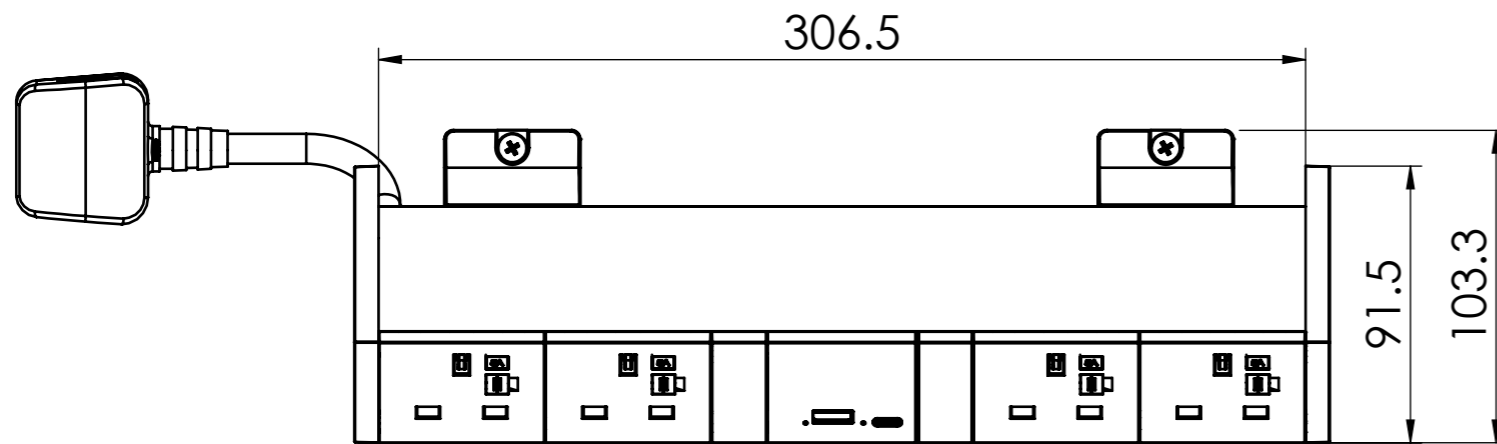

NOTE:

CABLE TYPE: 3 CORE x 1.5mm<sup>2</sup>  
 DESCRIPTION: BRITISH 13A PLUG LEAD  
 COLOUR: WHITE OR BLACK  
 (REFER TO PURCHASE ORDER)

**PART NUMBER: UA2Q4UAC310\*\*/2\*\***

<b>CUSTOMER SIGNATURE:</b>	<b>TOLERANCES UNLESS OTHERWISE STATED:</b> X ±0.5 X.X ±0.2 X.XX ±0.1 X.XXX ±0.05 ANG ±0.5°
<b>MATERIAL:</b> PLASTIC / ALUMINIUM	
<b>FINISH:</b> FINE EDM / ANODISED (POWDERCOAT)	
<b>COLOUR:</b> REFER TABLE	

**TITLE:**  
 ATHENA 2 WITH 4 GPO + NK18UAC3FL

**DRAWING:** LU37287  
**REV:** 1  
**A3**

1	RELEASED FOR PRODUCTION	18/11/2020	JB	RG
REV	DESCRIPTION	DATE	DRWN	APPV
REVISIONS				

THIS DRAWING & ASSOCIATED CAD FILES ARE ISSUED IN THE STRICTEST CONFIDENCE AND ARE ONLY TO BE USED IN THE COMMERCIAL INTERESTS OF CMS ELECTRACOM PTY LTD  
 DRAWN IN mm TO AS1100 DO NOT SCALE

SCALE 1:2 SHEET 1 OF 2