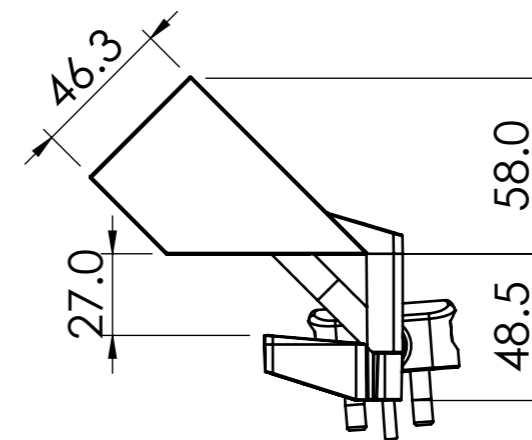

NOTE:

CABLE TYPE: 3 CORE x 1.5mm<sup>2</sup>  
 DESCRIPTION: BRITISH 13A PLUG LEAD  
 COLOUR: WHITE OR BLACK  
 (REFER TO PURCHASE ORDER)

**PART NUMBER: UA2Q4UAC310\*\*/2\*\***

<b>CUSTOMER SIGNATURE:</b>	<b>TOLERANCES UNLESS OTHERWISE STATED:</b> X ±0.5 X.X ±0.2 X.XX ±0.1 X.XXX ±0.05 ANG ±0.5°
<b>MATERIAL:</b> PLASTIC / ALUMINIUM	
<b>FINISH:</b> FINE EDM / ANODISED (POWDERCOAT)	
<b>COLOUR:</b> REFER TABLE	

**TITLE:**  
 ATHENA 2 WITH 4 GPO + NK18UAC3FL

**DRAWING:** LU37287  
**REV:** 1  
**A3**

1	RELEASED FOR PRODUCTION	18/11/2020	JB	RG
REV	DESCRIPTION	DATE	DRWN	APPV
REVISIONS				

THIS DRAWING & ASSOCIATED CAD FILES ARE ISSUED IN THE STRICTEST CONFIDENCE AND ARE ONLY TO BE USED IN THE COMMERCIAL INTERESTS OF CMS ELECTRACOM PTY LTD  
 DRAWN IN mm TO AS1100 DO NOT SCALE

SCALE 1:2 SHEET 1 OF 2