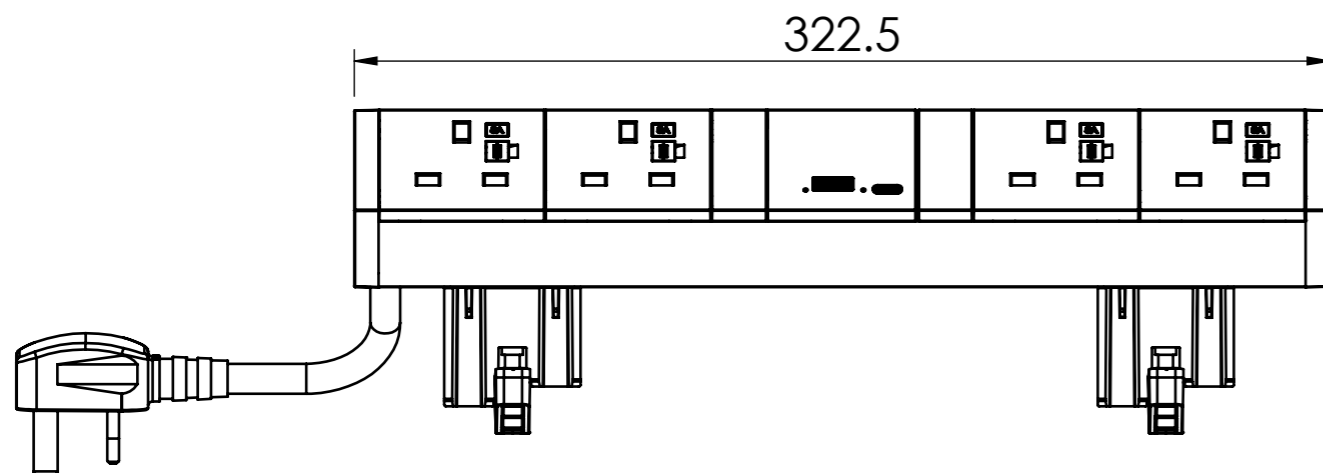

NOTE:

CABLE TYPE: 3 CORE x 1.5mm<sup>2</sup>  
 DESCRIPTION: BRITISH 13A PLUG LEAD  
 COLOUR: WHITE OR BLACK  
 (REFER TO PURCHASE ORDER)

**PART NUMBER: UA2Q4UAC310\*\*/2\*\***

<b>CUSTOMER SIGNATURE:</b>	<b>TOLERANCES UNLESS OTHERWISE STATED:</b> X ±0.5 X.X ±0.2 X.XX ±0.1 X.XXX ±0.05 ANG ±0.5°
<b>MATERIAL:</b> PLASTIC / ALUMINIUM	
<b>FINISH:</b> FINE EDM / ANODISED (POWDERCOAT)	
<b>COLOUR:</b> REFER TABLE	

**TITLE:**  
 ATHENA 2 WITH 4 GPO + NK18UAC3FL

**DRAWING:** LU37287  
**REV:** 1  
**A3**

1	RELEASED FOR PRODUCTION	18/11/2020	JB	RG
REV	DESCRIPTION	DATE	DRWN	APPV
REVISIONS				

THIS DRAWING & ASSOCIATED CAD FILES ARE ISSUED IN THE STRICTEST CONFIDENCE AND ARE ONLY TO BE USED IN THE COMMERCIAL INTERESTS OF CMS ELECTRACOM PTY LTD  
 DRAWN IN mm TO AS1100 DO NOT SCALE

SCALE 1:2 SHEET 1 OF 2