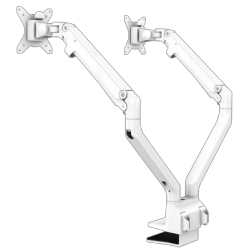

Dual Arm

- Dual arm on a single base
- Load rating of 2-8kg per monitor
- Capable of handling 17 to 30in monitors
- Grommet mounting options

ORDERING INFORMATION	
PART NO.	DESCRIPTION
RDMG7D**	Dynamo dual arm
RDMLT**	Dynamo VESA-mount laptop tray
PLEASE CALL US FOR THE MOST UP TO DATE SPECIFICATIONS AND PRICING	

Notes:

- ** Denotes colour; White (WT) or Black (BK)