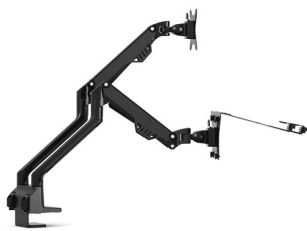

## Dynamic · Tool-less · Elegant

CMS Dynamo is a dynamic monitor arm intuitively designed to deliver seamless handling across installation, mounting and adjusting.

Developed to move with you, Dynamo effortlessly rotates, pivots and extends, enabling tool-less and absolute adjustment to minimise eye and posture strain.

The detachable VESA mounting plates are easily adaptable to support Laptops, MacBook, Thin-Client PC and Tablets, making it ideal for a host of applications, from commercial workstations, home office, retail and general areas requiring continual adjustment.

### Freedom to Move

- Tool-less rotational portrait-landscape adjustment.
- 180° locking mechanism for lateral arm movement.
- Dynamic gas strut for tool-less height and tilt adjustment.

### Modular Installation

- Detachable VESA plate allows independent monitor mounting.
- Top-access install clamp-base eliminates under-table installation.
- Suits 17-60mm top thickness.
- VESA-mount laptop tray available.