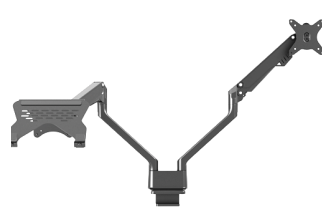

## Dynamic · Tool-less · Elegant

CMS Dynamo is a dynamic monitor arm intuitively designed to deliver seamless handling across installation, mounting and adjusting.

Developed to move with you, Dynamo effortlessly rotates, pivots and extends, enabling tool-less and absolute adjustment to minimise eye and posture strain.

The detachable VESA mounting plates are easily adaptable to support Laptops, MacBook, Thin-Client PC and Tablets, making it ideal for a host of applications, from commercial workstations, home office, retail and general areas requiring continual adjustment.

### Freedom to Move

- Tool-less rotational portrait-landscape adjustment.
- 180° locking mechanism for lateral arm movement.
- Dynamic gas strut for tool-less height and tilt adjustment.

### Modular Installation

- Detachable VESA plate allows independent monitor mounting.
- Top-access install clamp-base eliminates under-table installation.
- Suits 17-60mm top thickness.
- VESA-mount laptop tray available.