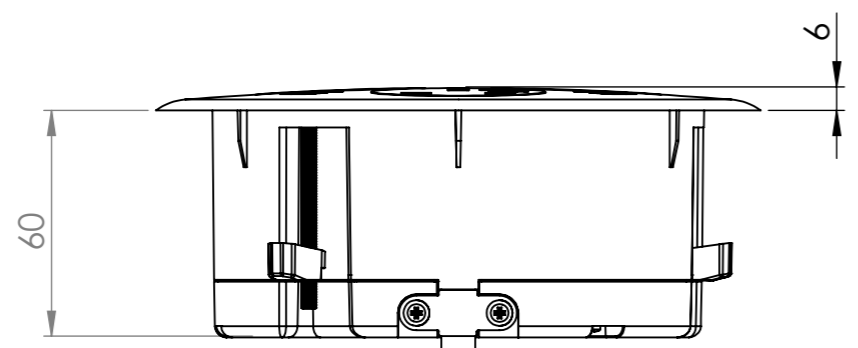

CABLE TYPE: 1.5MM
 DESCRIPTION: BRITISH 13A PLUG LEAD
 COLOUR: WHITE OR BLACK
 (REFER TO PURCHASE ORDER)
 LENGTH (mm):

xx	LENGTH (mm)
05	500
10	1000
15	1500
20	2000
25	2500
30	3000

CUSTOMER SIGNATURE:	
MATERIAL:	PC
FINISH:	TEXTURED
COLOUR:	VARIOUS

TOLERANCES UNLESS OTHERWISE STATED:

X ±0.5
 X.X ±0.2
 X.XX ±0.1
 X.XXX ±0.05
 ANG ±0.5°

TITLE: BLINKY 3 POWER-3.15A,
 3 DUAL USB CHARGERS 30W A+C,
 XX STARTER LEAD BS 13A

1	RELEASED FOR SALES	14/05/2020	KV	RG
REV	DESCRIPTION	DATE	DRWN	APPV
	REVISIONS			