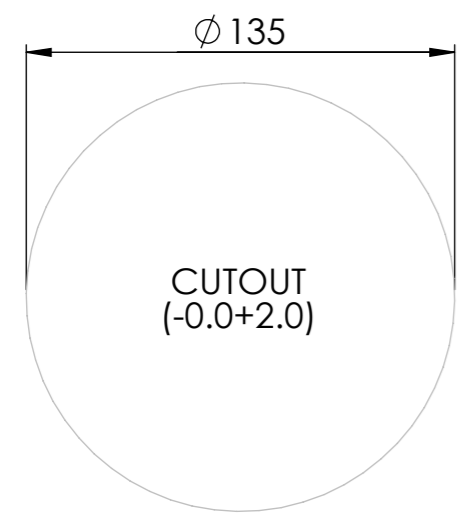

CABLE TYPE: 1.5MM
 DESCRIPTION: BRITISH 13A PLUG LEAD
 COLOUR: WHITE OR BLACK
 (REFER TO PURCHASE ORDER)
 LENGTH (mm):

xx	LENGTH (mm)
05	500
10	1000
15	1500
20	2000
25	2500
30	3000

CUSTOMER SIGNATURE:	
MATERIAL:	PC
FINISH:	TEXTURED
COLOUR:	VARIOUS

TOLERANCES UNLESS OTHERWISE STATED:

X ±0.5
 X.X ±0.2
 X.XX ±0.1
 X.XXX ±0.05
 ANG ±0.5°

TITLE: BLINKY 3 POWER-3.15A,
 3 DUAL USB CHARGERS 30W A+C,
 XX STARTER LEAD BS 13A

1	RELEASED FOR SALES	14/05/2020	KV	RG
REV	DESCRIPTION	DATE	DRWN	APPV
	REVISIONS			