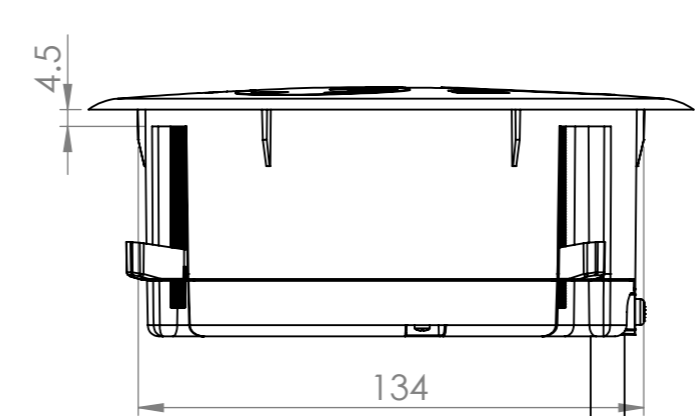

CABLE TYPE: 1.5MM
 DESCRIPTION: BRITISH 13A PLUG LEAD
 COLOUR: WHITE OR BLACK
 (REFER TO PURCHASE ORDER)
 LENGTH (mm):

xx	LENGTH (mm)
05	500
10	1000
15	1500
20	2000
25	2500
30	3000

CUSTOMER SIGNATURE:	
MATERIAL:	PC
FINISH:	TEXTURED
COLOUR:	VARIOUS

TOLERANCES UNLESS OTHERWISE STATED:

X ±0.5
 X.X ±0.2
 X.XX ±0.1
 X.XXX ±0.05
 ANG ±0.5°

TITLE: BLINKY 3 POWER-3.15A,
 3 DUAL USB CHARGERS 30W A+C,
 XX STARTER LEAD BS 13A

1	RELEASED FOR SALES	14/05/2020	KV	RG
REV	DESCRIPTION	DATE	DRWN	APPV
	REVISIONS			