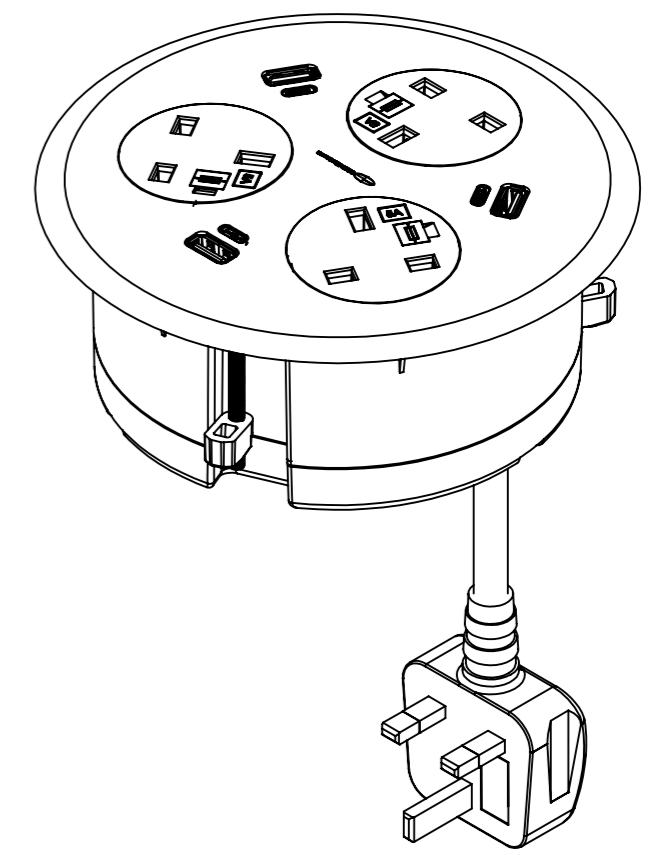

CABLE TYPE: 1.5MM
 DESCRIPTION: BRITISH 13A PLUG LEAD
 COLOUR: WHITE OR BLACK
 (REFER TO PURCHASE ORDER)
 LENGTH (mm):

xx	LENGTH (mm)
05	500
10	1000
15	1500
20	2000
25	2500
30	3000

CUSTOMER SIGNATURE:	
MATERIAL:	PC
FINISH:	TEXTURED
COLOUR:	VARIOUS

TOLERANCES UNLESS OTHERWISE STATED:

X ±0.5
 X.X ±0.2
 X.XX ±0.1
 X.XXX ±0.05
 ANG ±0.5°

TITLE: BLINKY 3 POWER-3.15A,
 3 DUAL USB CHARGERS 30W A+C,
 XX STARTER LEAD BS 13A

1	RELEASED FOR SALES	14/05/2020	KV	RG
REV	DESCRIPTION	DATE	DRWN	APPV
	REVISIONS			

THIS DRAWING & ASSOCIATED CAD FILES ARE ISSUED IN THE STRICTEST CONFIDENCE AND ARE ONLY TO BE USED IN THE COMMERCIAL INTERESTS OF CMS ELECTRACOM PTY LTD

DRAWN IN mm TO AS1100 DO NOT SCALE

DRAWING: LU29617	REV: 1	A3
SCALE 1:2	SHEET 1 OF 2	