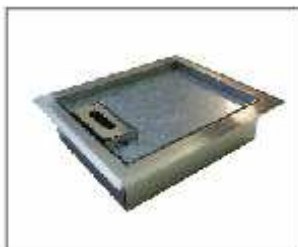

Floor Boxes & Floor Outlets