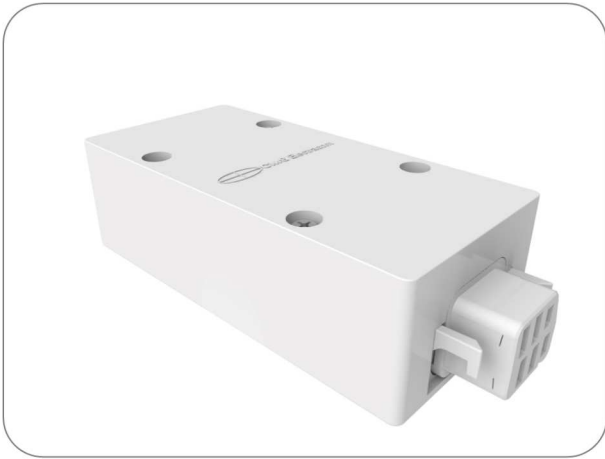

Modular Wiring

Floor Boxes & Floor Outlets

Busbar

Screed Trunking

Power Pole

Dali Lighting

Installation tools

Skirting Duct

6 Pole Structured Cabling Solution

QC1: Starter socket - Transition between hard and soft wiring tunnel terminals to socket.

QC2: Interconnecting Lead, 6 core, 4 x 2.5mm² & 2 x 1.5mm² Dali, Socket to Plug

QC3: Light lead - supply lead out of light-fitting 6 x 1.0mm², max 2.5m length

C6T: 'T' Adaptor 1-In 2-Out C6 Connector

C6P.1: Integrated light-fitting adaptor

Key Features

- Newly designed compact connector housings
- Flexible, sustainable and cost effective solution
 - 3 / 4 / 5 and 6 pole systems available
- Specialised estimating and project support
- PVC best practice and Green Star certified
 - Best for practice compliance