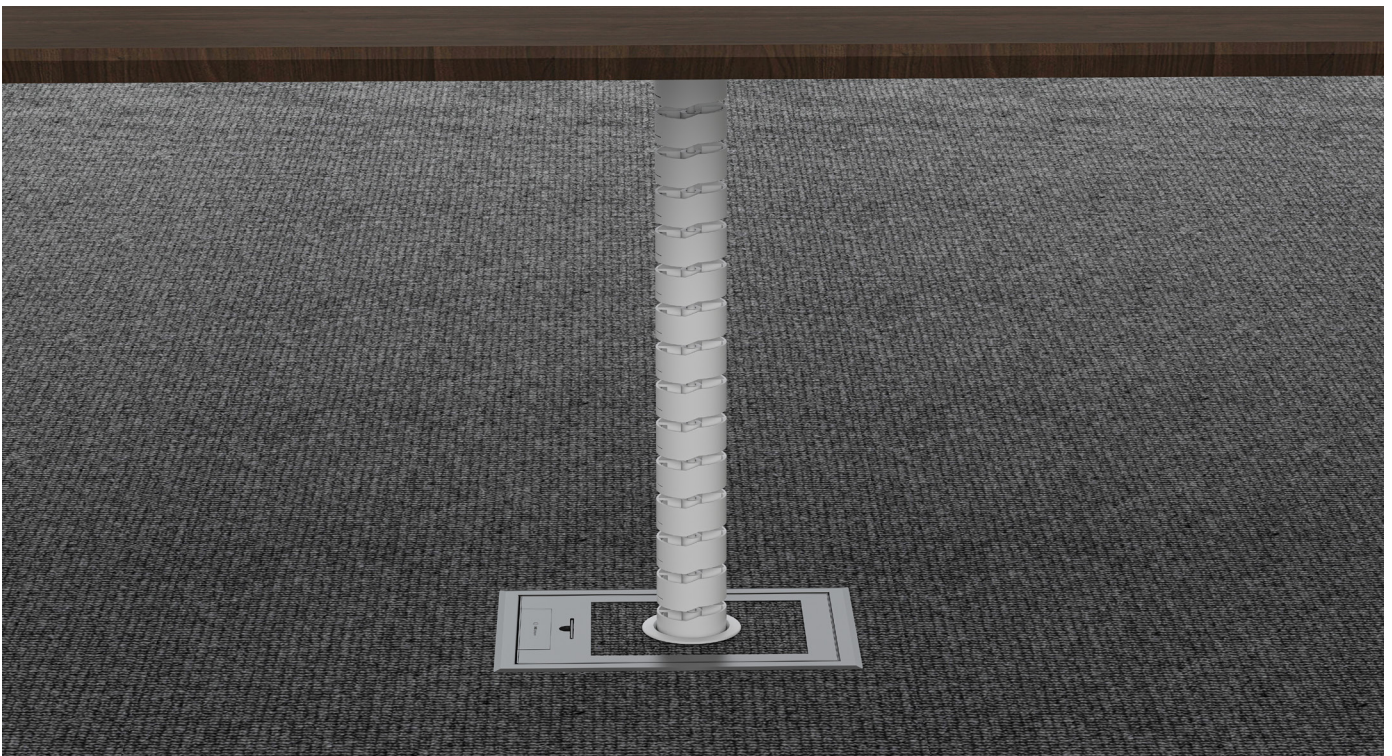

AXESS UMBILICAL

AXESS

Umbilical Cable Management

Axess is specifically designed for cable protection when bringing power and data cables from the floor to the work surface. A fully featured cable management system with a designer edge.

The snap-together 'Rigid Mode' provides a self-supporting cable column as an integrated option within the system. At the same time, the snap-apart 'Flexi Mode' provides all the flexibility you need in an umbilical product. With its unique door innovation, the Axess umbilical has integrated doors that allow free access to cables at any time.

When used from the floor to the desk, Axess provides an attractive and flexible solution for cable distribution. The delivered product comprises of the Axess itself, a floor foot and a screw fixing anchor for the top.

NOTE:

- Umbilical color: Black (BK), White (WT), Clear (CL)
- Color of component: Black (BK), Silver (SL)