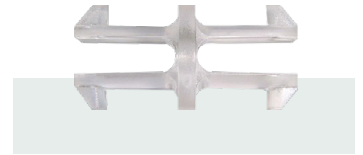

AXESS UMBILICAL

AXESS

Umbilical Cable Management

Axess is specifically designed for cable protection when bringing power and data cables from the floor to the work surface. A fully featured cable management system with a designer edge.

When used from the floor to the desk, Axess provides an attractive and flexible solution for cable distribution. The delivered product comprises of the Axess itself, a floor foot and a screw fixing anchor for the top.

Colors Available

 Black  White  Clear

Key Features

- » Axess can be installed after cables are in place.
- » Cable can be accessed at anytime during installation.
- » Extra wiring can be easily installed at any time in the future.
- » Other mounting options available are the standard floor foot and wall plates (for mounting to a cavity wall).

Components

AX70**
Axess 28" section

AXD
Mounting foot underdesk

AXA
Joiner - Clear

AXCD
Axess In-Desk Flange c/w under desk mounting bracket

AXB
Floor base c/w joiner

Product Details

Desk to Floor Kit