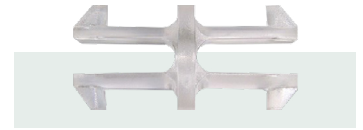

## Umbilical Cable Management

CMS Cirqlate is specifically designed for cable protection when bringing power and data cables from the floor to the work surface. It comprises three separate compartments for cable distribution. Because all components clip together simply, on-site adjustment is easy and quick by the addition or removal of extra pieces. When used from the floor to the desk, Cirqlate provides an attractive and flexible solution for cable distribution. The delivered product comprises of the Cirqlate itself, a floor foot and a screw fixing anchor for the top. CMS Cirqlate easily provides all the power and data capacity you require all in one neat and attractive solution.

### Key Features

- » The delivered product comprises of the Cirqlate itself, a floor foot and a screw fixing anchor for the top.
- » Other mounting options available are the standard floor foot and wall plates (for mounting to a cavity wall).

## Components

**CQ70**  
Cirqlate 28" section

**CQDCL**  
Mounting Foot - Clear

**CQACL**  
Joiner - Clear

**CXDWT**  
Mounting Foot for under desk mounting

**CQB**  
Floor base c/w joiner

**CQCD**  
Cirqlate In-Desk Flange c/w  
under desk mounting bracket