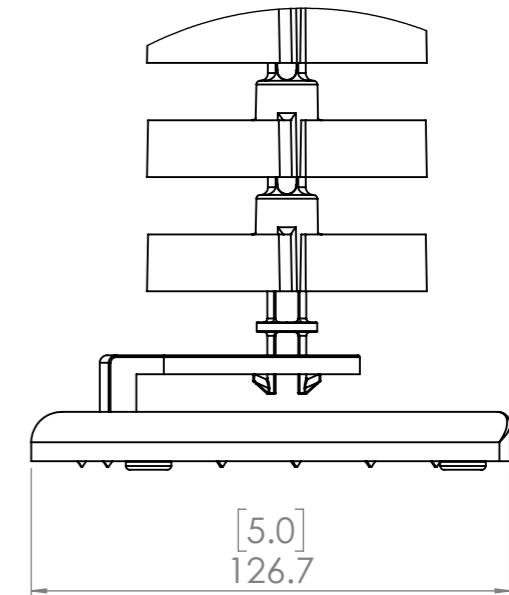

DETAIL A
SCALE 1 : 2

DETAIL B
SCALE 1 : 2

CUSTOMER SIGNATURE:	TOLERANCES UNLESS OTHERWISE STATED:	 CMS Electracom COPYRIGHT © 2015		
MATERIAL:	X ±0.5 X.X ±0.2 X.XX ±0.1 X.XXX ±0.05 ANG ±0.5°			TITLE: <h3 style="text-align: center;">CIRQLATE SECTION FLOOR TO DESK KIT</h3>
FINISH:	PC	DRAWING: LU31327	REV: 1	
COLOUR:	VARIOUS	SCALE 1:4	SHEET 1 OF 1	
THIS DRAWING & ASSOCIATED CAD FILES ARE ISSUED IN THE STRICTEST CONFIDENCE AND ARE ONLY TO BE USED IN THE COMMERCIAL INTERESTS OF CMS ELECTRACOM PTY LTD		DRAWN IN mm TO AS1100 DO NOT SCALE 