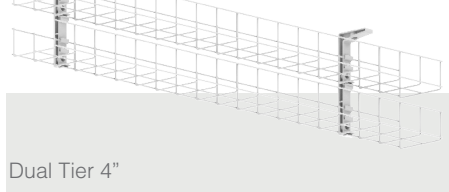

Extra 100mm