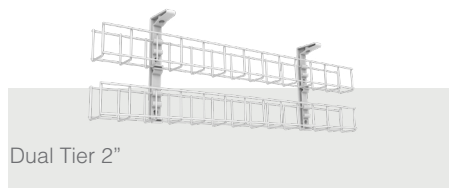

Wire Grid Series

Cable Management Baskets

Wire Grid series mounting brackets screw to the underside of the workstation or back into the modesty panel and allows the basket to 'snap' into the bracket. These baskets can also be cut to a custom length on site with the new plastic end caps available to tidy up the trimmed ends.

Standard 50mm