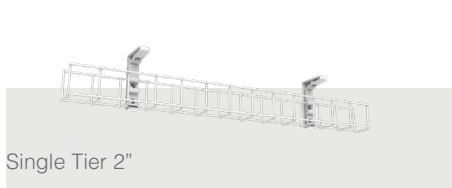

Wire Grid Series

Cable Management Baskets

Wire Grid series mounting brackets screw to the underside of the workstation or back into the modesty panel and allows the basket to 'snap' into the bracket. These baskets can also be cut to a custom length on site with the new plastic end caps available to tidy up the trimmed ends.

Standard 50mm