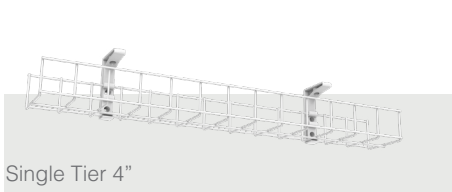

Extra 100mm