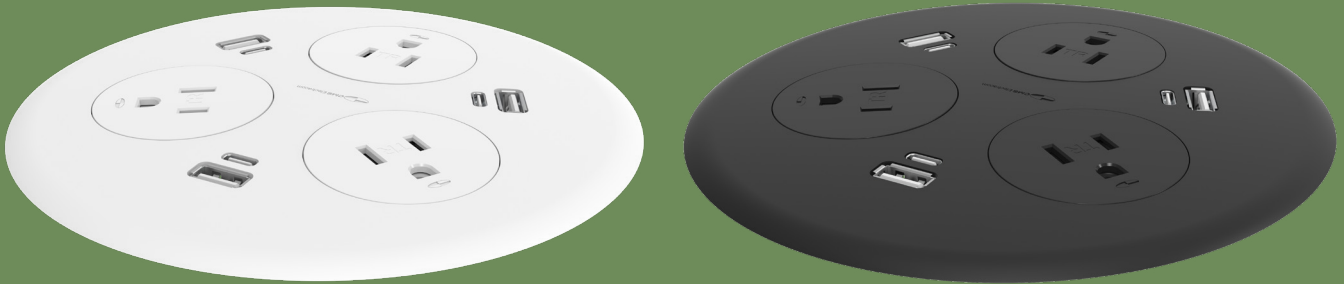

BLINKY

In-Desk Module

BLINKY

In-Desk

Blinky is specifically suited to shared, open and conferencing spaces. The circular module recesses into the surface providing 360° access to three shuttered Power Modules with the option of 30W USB Type-A/C PD Fast-Charging for tablets, smartphones and even some laptops.

Colors Available

White Black

Key Features

- » Stylish design solution incorporating 3x Power Modules and 3x 30W A/C USB Fast-Charging
- » Outlets feature a push-fit shutter design preventing dust and grime build-up.
- » Simple 5.32" circular cut-out for fast installation.

3x Power Modules

3x Power Modules
3x USB A/C Fast Charge Modules

Product Details

1BL3E**	Blinky 3x Power Modules, 6ft Lead with US Plug
1BL3U6E**	Blinky 3x Power Modules, USB Type A/C 30W Charger, 6ft Lead with US Plug