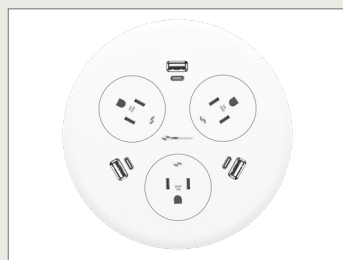

BLINKY

In-Desk Module

BLINKY

In-Desk

Blinky is specifically suited to shared, open and conferencing spaces. The circular module recesses into the surface providing 360° access to three shuttered Power Modules with the option of 30W USB Type-A/C PD Fast-Charging for tablets, smartphones and even some laptops.

Colors Available

White Black

Key Features

- » Stylish design solution incorporating 3x Power Modules and 3x 30W A/C USB Fast-Charging
- » Outlets feature a push-fit shutter design preventing dust and grime build-up.
- » Simple 5.32" circular cut-out for fast installation.

3x Power Modules

3x Power Modules
3x USB A/C Fast Charge Modules

Product Details

1BL3E**	Blinky 3x Power Modules, 6ft Lead with US Plug
1BL3U6E**	Blinky 3x Power Modules, USB Type A/C 30W Charger, 6ft Lead with US Plug