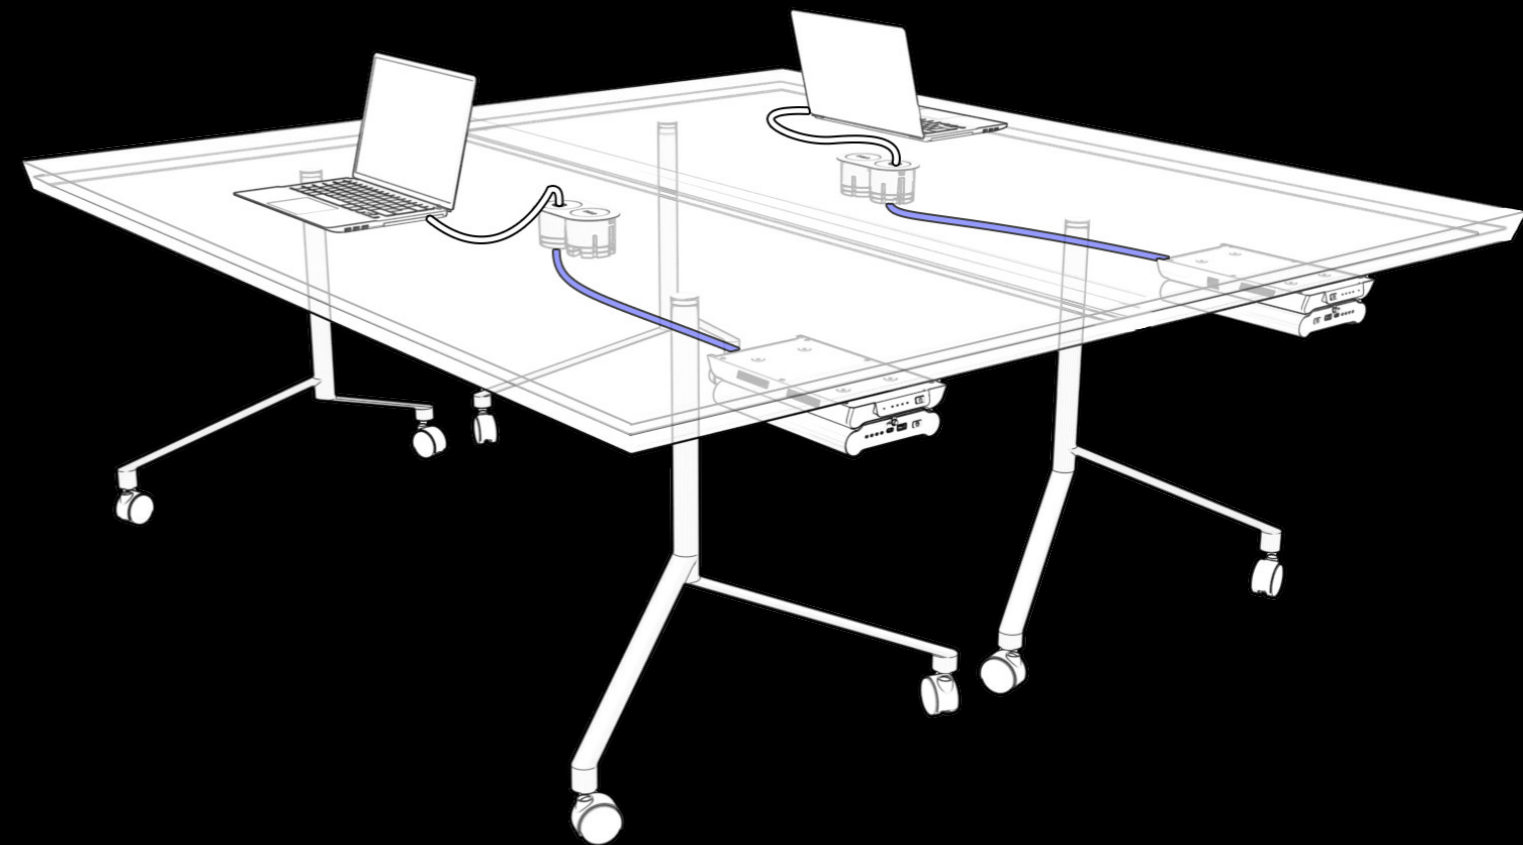

Powering Flexible Spaces

Freedom FR210 Series

Taking Portable Power to the Next Level

FR210 allows you to design flexible furniture to meet the demands for the future of work. It provides the solution to enable the supply of power anywhere, anytime, without the limitations of needing to core a floor and be tethered to electrical cables in floor boxes or grommets.

Whether you need power supply to training tables and desks on wheels to lounges, loose furniture and portable AV, FR210 provides the solutions to suit the demands of the future of work...Now!

Design the Space You Want

Flip/Training Tables

Multifunction Areas or Training Rooms require moveable flip tables that can be designed with maximum flexibility. The FR210 enables the added benefit of supplying portable power to these tables without the worry of running cables to power sockets or floor boxes which in turn helps you design the flexible furniture you've always wanted.

The Ability to Design any Flexible Space

Portable AV Stands

Create completely flexible and portable AV stands with our FR210 Flexible Power Solution. There is no need to find power to plug into, just clip in a battery pack and use your AV stand in any room.