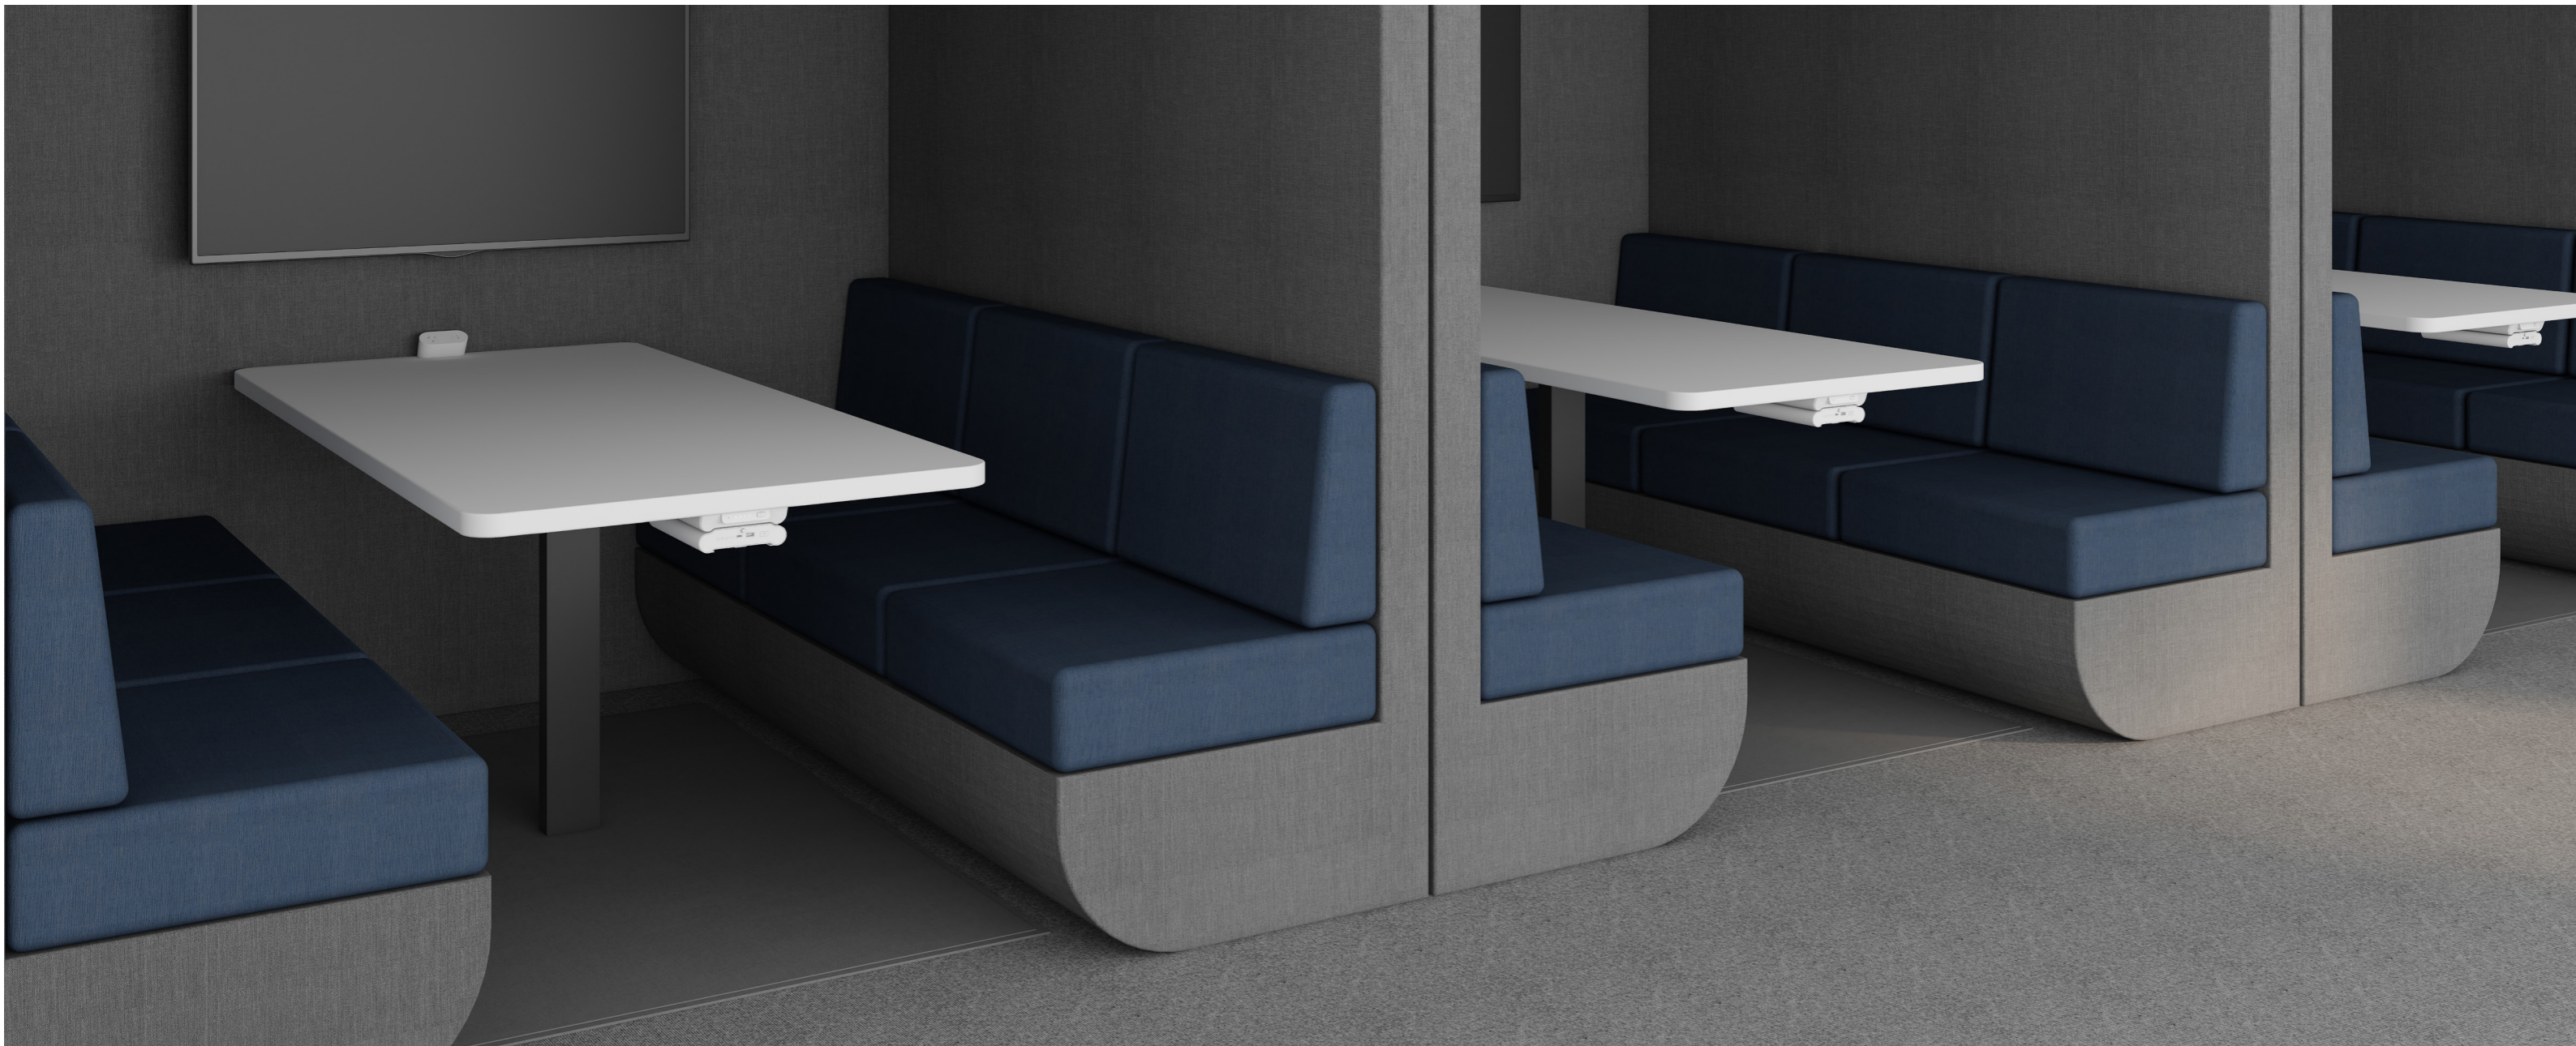

Provide Freedom to Work in Any Collaboration Area

The FR210 Series brings portable power to collaboration spaces. Powered by battery packs and family of in-and-on desk accessories, it allows you to design the space you want without the limitation of plugging into a floorbox.