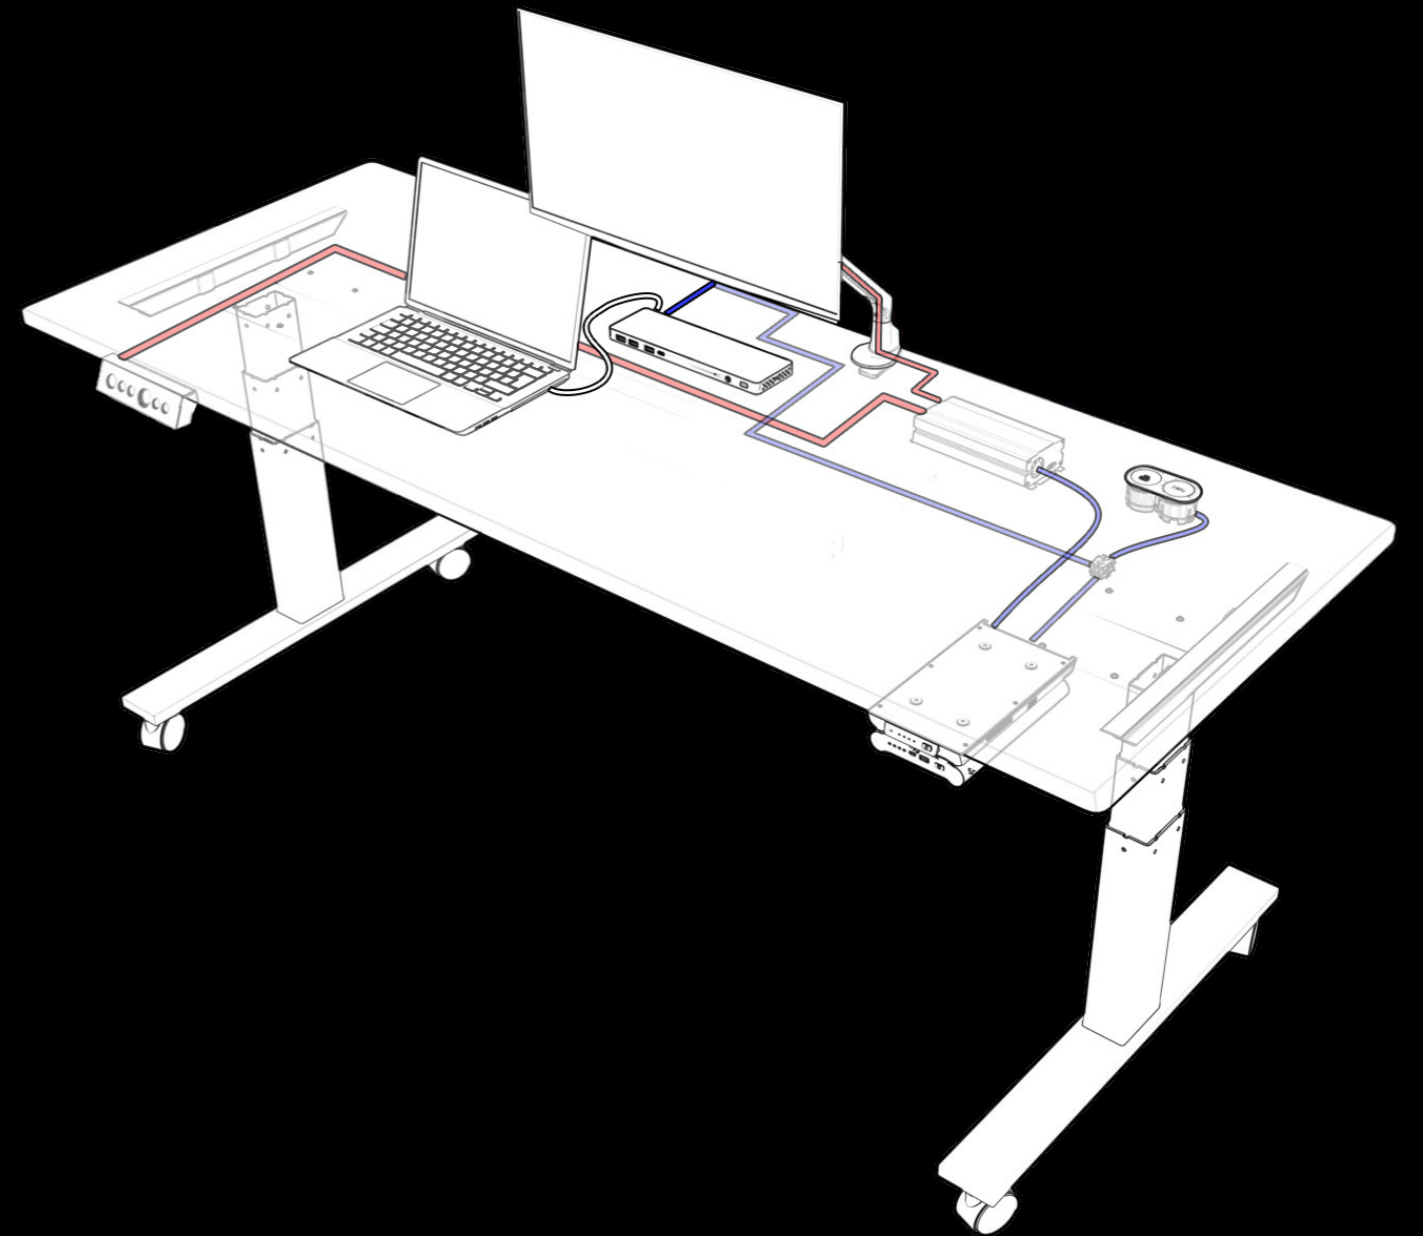

Powering Flexible Spaces

Freedom FR210 Series

Taking Portable Power to the Next Level

FR210 allows you to design flexible furniture to meet the demands for the future of work. It provides the solution to enable the supply of power anywhere, anytime, without the limitations of needing to core a floor and be tethered to electrical cables in floor boxes or grommets.

Flip/Training Tables

Multifunction Areas or Training Rooms require moveable flip tables that can be designed with maximum flexibility. The FR210 enables the added benefit of supplying portable power to these tables without the worry of running cables to power sockets or floor boxes which in turn helps you design the flexible furniture you've always wanted.

The Ability to Design any Flexible Space

Portable AV Stands

Create completely flexible and portable AV stands with our FR210 Flexible Power Solution. There is no need to find power to plug into, just clip in a battery pack and use your AV stand in any room.

Enable AV to Move with You

Build Your Agile Work Area

The FR210 Portable Series is the way of the future for flexible spaces with Power Complete Workstations. It provides the capability for fast charging of laptops and mobile devices to powering height-adjustable desks with monitors. Rather than having leads run from ceiling to workstations, the FR210 enables a cable-free environment.