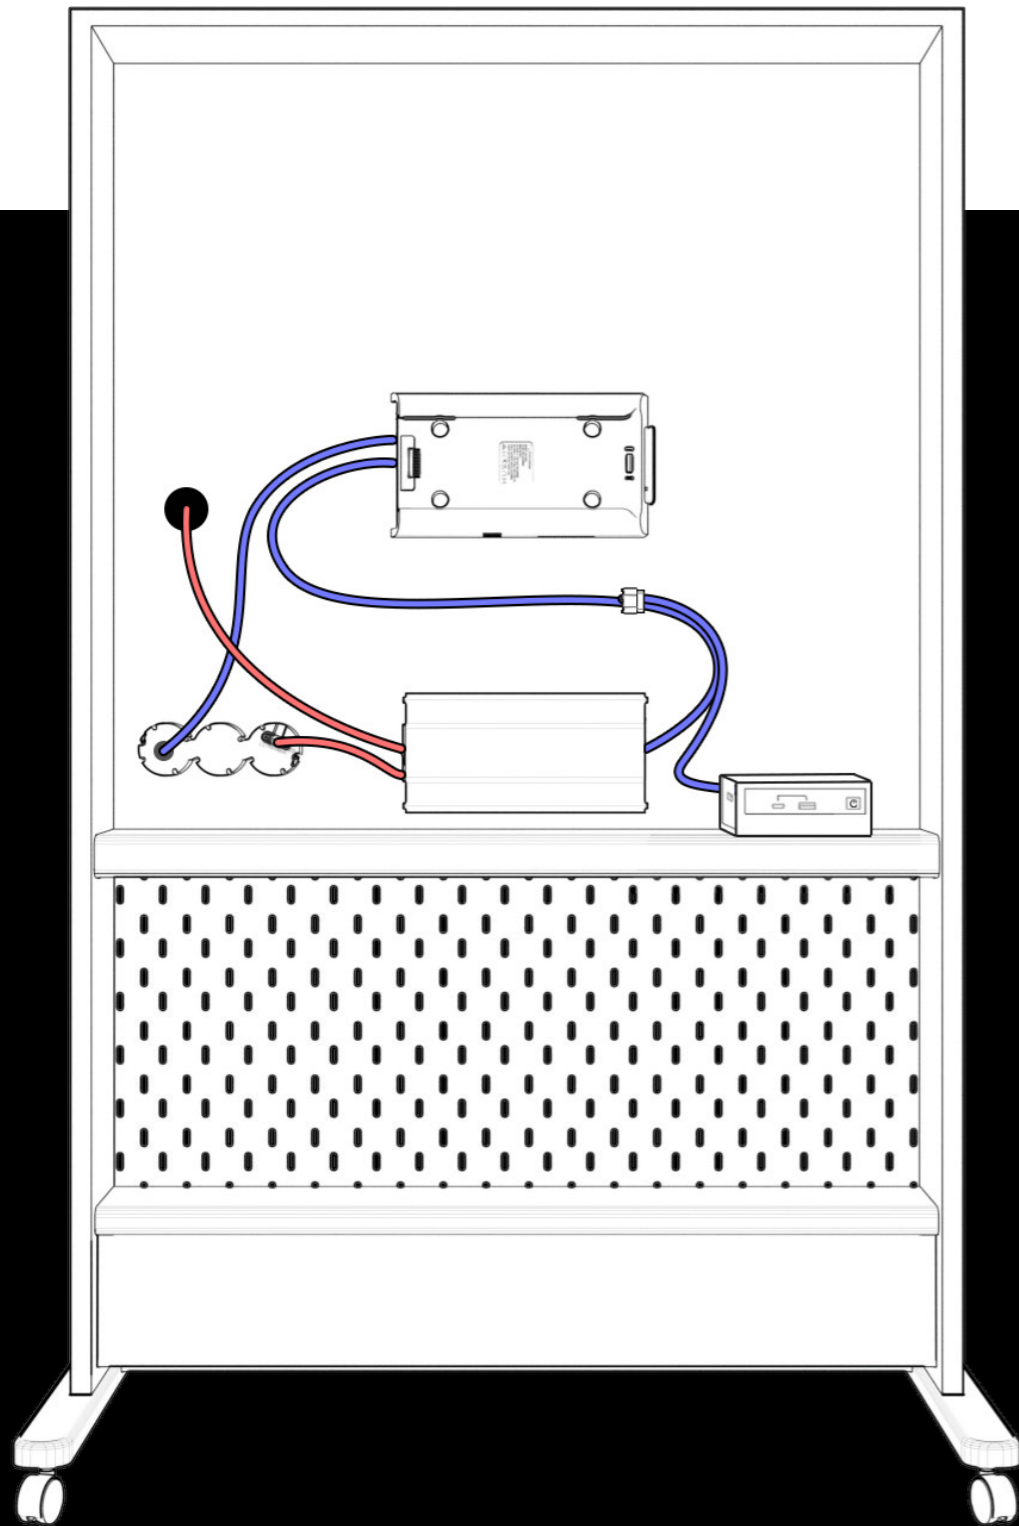

Powering Flexible Spaces

Freedom FR210 Series

Taking Portable Power to the Next Level

FR210 allows you to design flexible furniture to meet the demands for the future of work. It provides the solution to enable the supply of power anywhere, anytime, without the limitations of needing to core a floor and be tethered to electrical cables in floor boxes or grommets.

Flip/Training Tables

Multifunction Areas or Training Rooms require moveable flip tables that can be designed with maximum flexibility. The FR210 enables the added benefit of supplying portable power to these tables without the worry of running cables to power sockets or floor boxes which in turn helps you design the flexible furniture you've always wanted.

The Ability to Design any Flexible Space

Portable AV Stands

Create completely flexible and portable AV stands with our FR210 Flexible Power Solution. There is no need to find power to plug into, just clip in a battery pack and use your AV stand in any room.

Enable AV to Move with You

Build Your Agile Work Area

The FR210 Portable Series is the way of the future for flexible spaces with Power Complete Workstations. It provides the capability for fast charging of laptops and mobile devices to powering height-adjustable desks with monitors. Rather than having leads run from ceiling to workstations, the FR210 enables a cable-free environment.